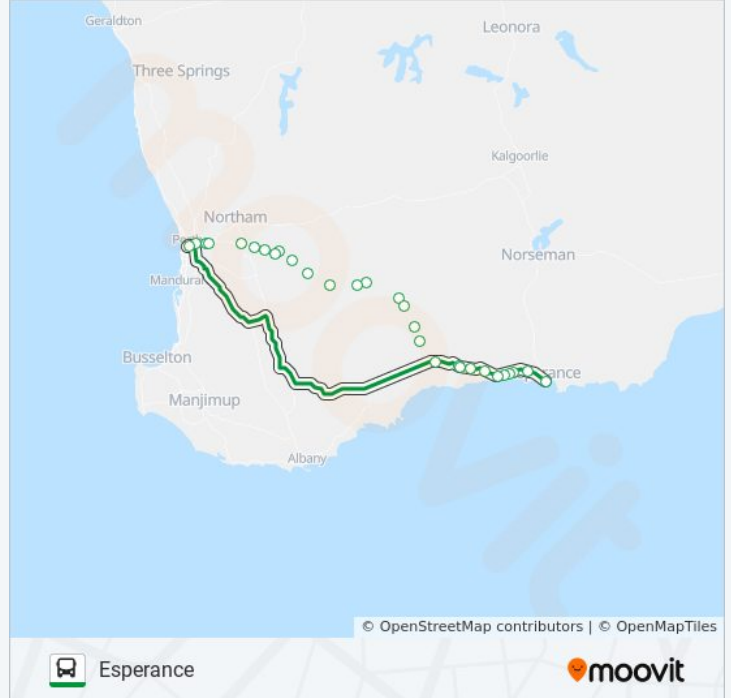

Transwa Bay Transwa Ravensthorpe

South Coast Hwy Transwa Nickel Mine Turnoff

South Coast Hwy Transwa Jerdacuttup Depot

Transwa Bay Transwa Jerdacuttup Info Bay

Tubada St Transwa Munglinup

South Coast Hwy Transwa Young River

South Coast Hwy Transwa Beltana

South Coast Hwy Transwa Sears Rd

South Coast Hwy Transwa Coomalbidgup

South Coast Hwy Transwa Dalyup

Transwa Bay Transwa Esperance

ESPERANCE bus time schedules and route maps are available in an offline PDF at moovitapp.com. Use the [Moovit App](#) to see live bus times, train schedule or subway schedule, and step-by-step directions for all public transit in Perth.

[About Moovit](#) • [MaaS Solutions](#) • [Supported Countries](#) • [Mooviter Community](#)

© 2024 Moovit - All Rights Reserved

Check Live Arrival Times