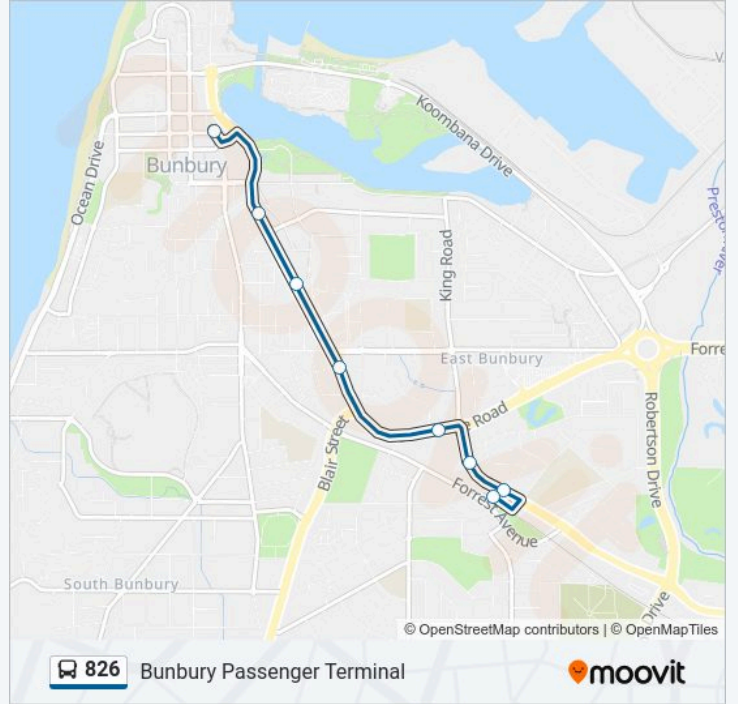

826 bus time schedules and route maps are available in an offline PDF at moovitapp.com. Use the Moovit App to see live bus times, train schedule or subway schedule, and step-by-step directions for all public transit in Perth.

© 2024 Moovit - All Rights Reserved