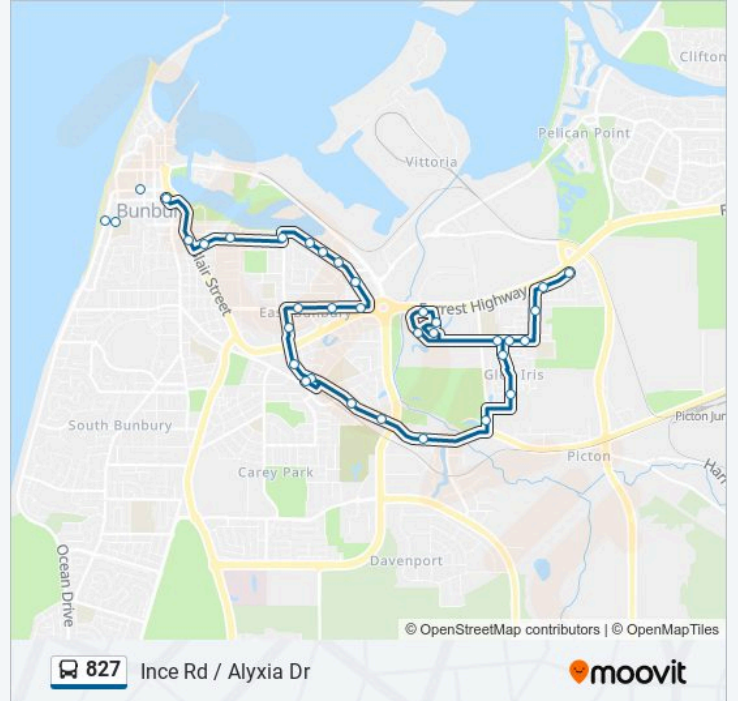

**Direction: Ince Rd / Alyxia Dr**

32 stops

[VIEW LINE SCHEDULE](#)

Bunbury Bus Stn

Blair St After Stirling St

Hayes St After Charles St

Hayes St After Moore St

King Rd After Hayes St

**Direction:** Ince Rd / Alyxia Dr

**Stops:** 32

**Trip Duration:** 26 min

**Line Summary:**

South Western Hwy Before Morrissey St

Vittoria Rd After Kaeshagen St

Orchid Dr After Erica Ent

Scarlet Dr After Celosia Wy

Moorland Av After Riverlea Entrance

Moonlight Dr Before Rivergum Way

Sanders Pde Before Moonlight Drive

Barker Bvd After Equine Lane

Jeffrey Rd After Vittoria Rd

Jeffrey Rd After Protea Ps

Jeffrey Rd After Jacksonia St

Ince Rd After Ragna Ct

Ince Rd After Fuchsia Wy

Ince Rd Before Alyxia Dr

827 bus time schedules and route maps are available in an offline PDF at [moovitapp.com](https://moovitapp.com). Use the Moovit App to see live bus times, train schedule or subway schedule, and step-by-step directions for all public transit in Perth.