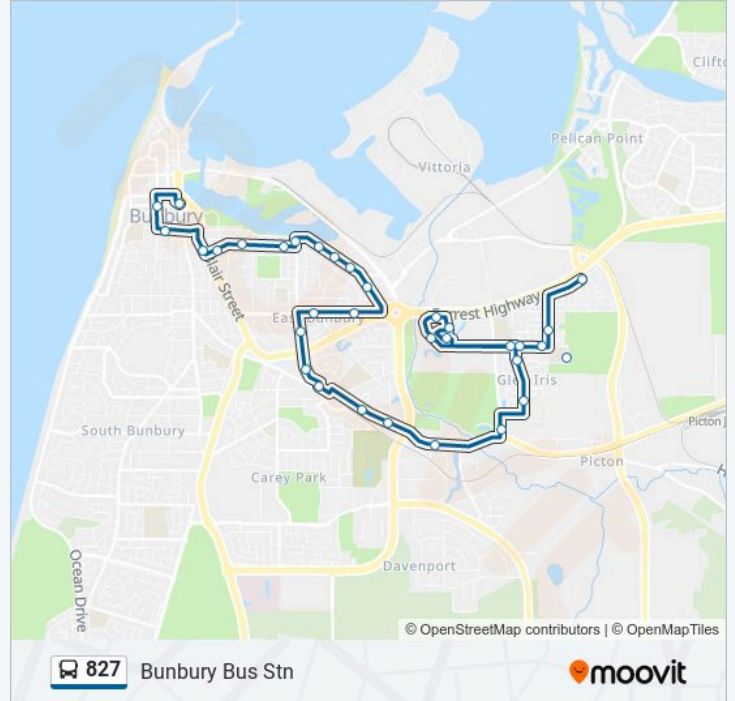

**827 bus Info**

**Direction:** Bunbury Bus Stn

**Stops:** 32

**Trip Duration:** 29 min

**Line Summary:**

Austral Pde After Shenton St

Austral Pde After Burt St

Austral Pde After Buswell St

King Rd After Austral Pde

Hayes St After King Rd

Hayes St After Albert Rd

Hayes St After Moore St

Blair St After Hayes St

Stirling St After Parkfield St

Wittenoom St After Prinsep St

Bunbury Bus Stn

**Direction: Ince Rd / Alyxia Dr**

32 stops

[VIEW LINE SCHEDULE](#)

Bunbury Bus Stn

Blair St After Stirling St

Hayes St After Charles St

Hayes St After Moore St

King Rd After Hayes St

**Direction:** Ince Rd / Alyxia Dr

**Stops:** 32

**Trip Duration:** 26 min

**Line Summary:**

South Western Hwy Before Morrissey St

Vittoria Rd After Kaeshagen St

Orchid Dr After Erica Ent

Scarlet Dr After Celosia Wy