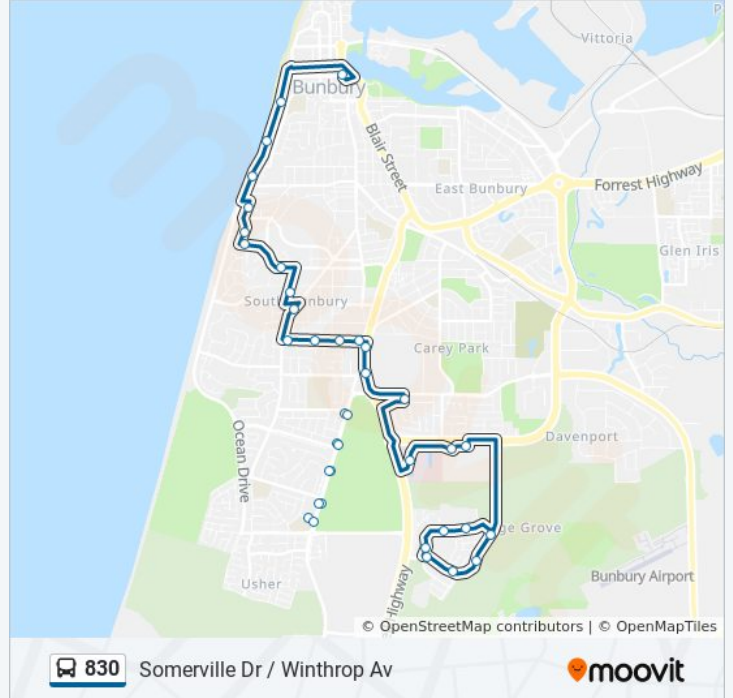

830 bus Info

Direction: Bunbury Bus Stn

Stops: 38

Trip Duration: 30 min

Line Summary:

Bussell Hwy After Parade Rd
 Bussell Hwy Before Timperley Rd
 Timperley Rd After Bussell Hwy
 Timperley Rd After Snows Pl
 Timperley Rd Before Smythe Cr
 Timperley Rd Before Minnip Rd
 Minnip Rd After West Rd
 Gibson St After Mangles St
 Clarke St After Gibson St
 Hoylake Av After Sunningdale St
 Holywell St After Pandal St
 Holywell St Before Beach Rd
 Ocean Dr After William St
 Ocean Dr Before Baldock St
 Ocean Dr After Scott St
 Symmons St Before Wittenoom St
 Bunbury Bus Stn

Direction: Somerville Dr / Winthrop Av

37 stops

[VIEW LINE SCHEDULE](#)

Bunbury Bus Stn
 Ocean Dr After Wellington St
 Ocean Dr After Baldock St
 Ocean Dr After Stockley Rd
 Holywell St After Beach Rd
 Holywell St After Hayward St
 Hoylake Av After Holywell St
 Clarke St Before Macqueen Cr
 Gibson St After Halsey St
 Minnip Rd After Mangles St
 Timperley Rd After Minnip Rd
 Timperley Rd After Smythe Cr

830 bus Info

Direction: Somerville Dr / Winthrop Av

Stops: 37

Trip Duration: 28 min

Line Summary:

Timperley Rd Before Snows Pl
 Timperley Rd Before Bussell Hwy
 Bussell Hwy After Timperley Rd
 Bussell Hwy Before Brittain Rd
 Parade Rd After Knight St
 Parade Rd After Devonshire St
 Parade Rd Before Stallard Pl
 Parade Rd Before Washington Av
 Guile Fawy St Josephs Prim Sch
 Parade Rd After Washington Av
 Parade Rd Before Westwood St
 Parade Rd After Stallard Pl
 Parade Rd After Hudson Rd
 Parade Rd After Otway St
 Kennedy St After Brittain Rd
 Campus Rd Bunbury Health Campus
 Campus Rd Ecu Bunbury
 Campus Rd South West College
 Somerville Dr Before Lakeside Dr
 Somerville Dr After Lakeside Dr
 Somerville Dr Before Peppermint Bvd
 Winthrop Av After Somerville Dr
 Winthrop Av After Keble Hts
 Winthrop Av After St Peters Grn
 Somerville Dr After Winthrop Av