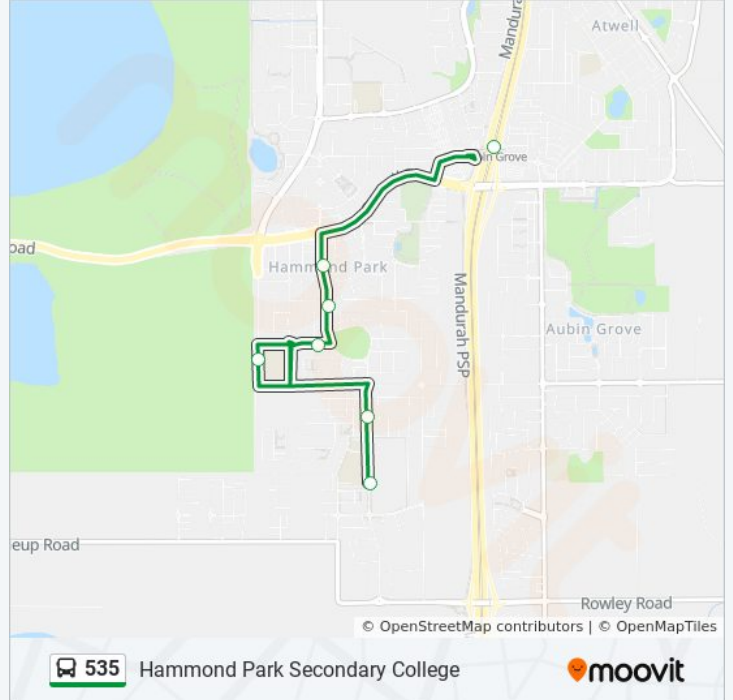

535 bus time schedules and route maps are available in an offline PDF at moovitapp.com. Use the [Moovit App](#) to see live bus times, train schedule or subway schedule, and step-by-step directions for all public transit in Perth.

[About Moovit](#) • [MaaS Solutions](#) • [Supported Countries](#) • [Mooviter Community](#)

© 2024 Moovit - All Rights Reserved

Check Live Arrival Times