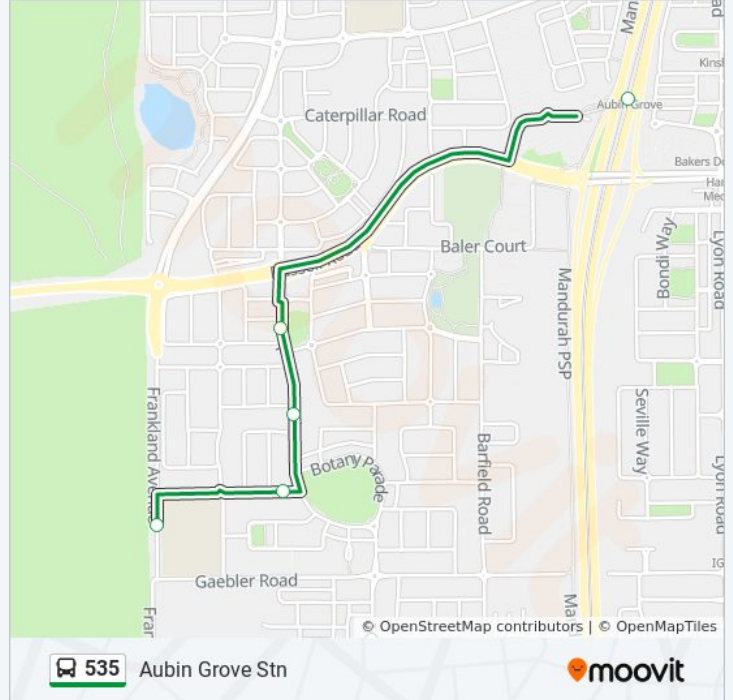

Use the Moovit App to find the closest 535 bus station near you and find out when is the next 535 bus arriving.

Direction: Aubin Grove Stn

7 stops

[VIEW LINE SCHEDULE](#)

Irvine Pde Hammond Park College Stand 1

Irvine Pde After Atkins Pde

Hammond Rd Before Eucalyptus Dr

Eucalyptus Dr After Cooli St

Macquarie Bvd Before Condamine App

Macquarie Bvd After Leichardt Crsg

Aubin Grove Stn

535 bus Time Schedule

Aubin Grove Stn Route Timetable:

Stops: 7

Trip Duration: 5 min

Line Summary:

Direction: Hammond Park

5 stops

[VIEW LINE SCHEDULE](#)

Aubin Grove Stn

Macquarie Bvd Before Jackadder Av

Aubin Grove Stn

Macquarie Bvd Before Jackadder Av

Macquarie Bvd After Condamine App

Eucalyptus Dr Before Cooli Street

Hammond Rd Before Eucalyptus Dr

Irvine Pde After Gaebler Rd

Irvine Pde Hammond Park College Stand 1