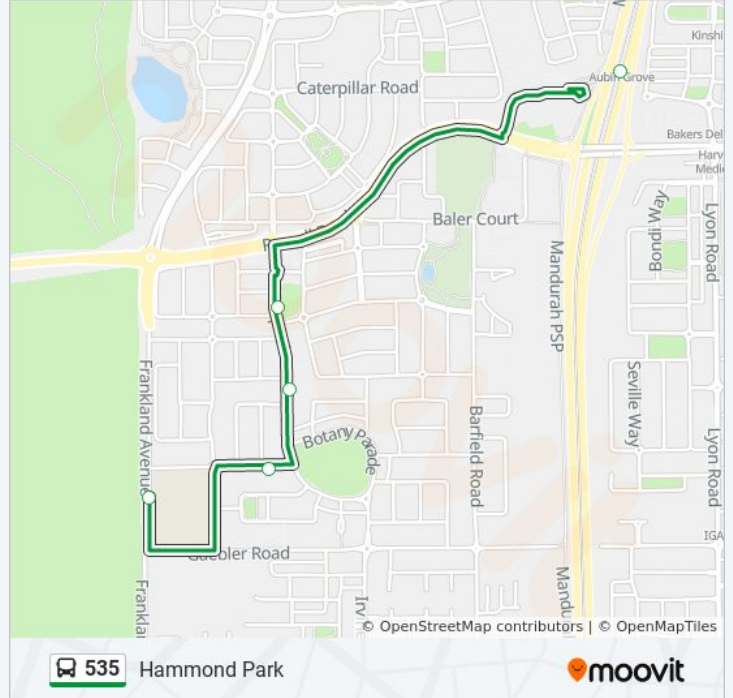

Stops: 7

Trip Duration: 5 min

Line Summary:

Direction: Hammond Park

5 stops

[VIEW LINE SCHEDULE](#)

Aubin Grove Stn

Macquarie Bvd Before Jackadder Av

Macquarie Bvd After Condamine App

Eucalyptus Dr Before Cooli Street

Hammond Rd Before Eucalyptus Dr

535 bus Time Schedule

Hammond Park Route Timetable:

Sunday	8:19 AM - 8:11 PM
Monday	8:19 AM - 8:11 PM
Tuesday	8:17 AM - 11:11 PM
Wednesday	8:17 AM - 11:11 PM
Thursday	8:17 AM - 11:11 PM
Friday	8:19 AM - 8:11 PM
Saturday	8:19 AM - 9:19 PM

535 bus Info

Direction: Hammond Park

Stops: 5

Trip Duration: 6 min

Line Summary:

Direction: Hammond Park Secondary College

7 stops

[VIEW LINE SCHEDULE](#)

Aubin Grove Stn

Macquarie Bvd Before Jackadder Av

Macquarie Bvd After Condamine App

Eucalyptus Dr Before Cooli Street

Hammond Rd Before Eucalyptus Dr

Irvine Pde After Gaebler Rd

Irvine Pde Hammond Park College Stand 1