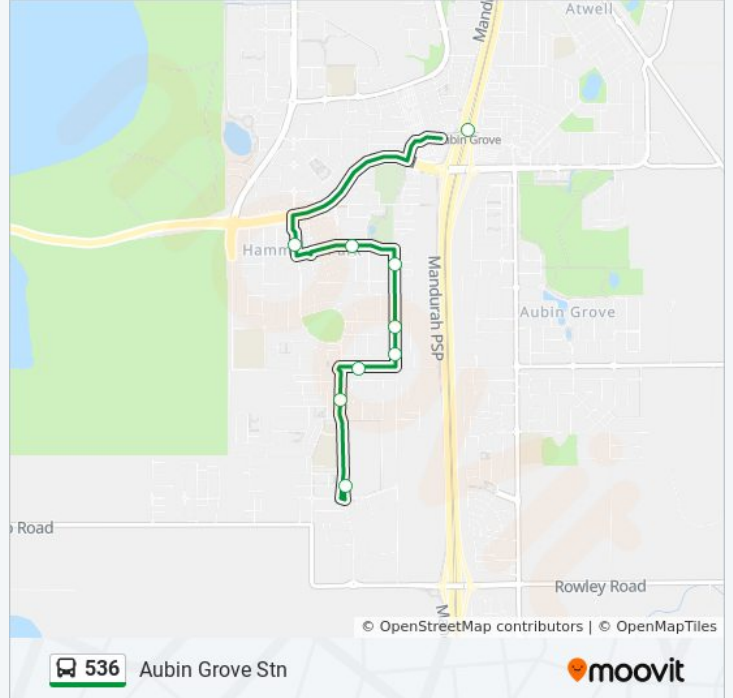

Use the Moovit App to find the closest 536 bus station near you and find out when is the next 536 bus arriving.

**Direction: Aubin Grove Stn**

9 stops

[VIEW LINE SCHEDULE](#)

- Irvine Pde Hammond Park College Stand 2
- Irvine Pde After Atkins Pde
- Gaebler Rd After Gorringe St
- Barfield Rd After Gaebler Rd
- Barfield Rd Before Ironbark Tce
- Barfield Rd After Plumwood Av
- Jackadder Av After Caridean Wy
- Macquarie Bvd After Leichardt Crsg
- Aubin Grove Stn

**536 bus Info**

**Direction:** Aubin Grove Stn

**Stops:** 9

**Trip Duration:** 8 min

**Line Summary:**

**Direction: Hammond Park**

9 stops

[VIEW LINE SCHEDULE](#)

Aubin Grove Stn

Macquarie Bvd Before Jackadder Av

Jackadder Av After Caridean Wy

Barfield Rd After Jackadder Av

Barfield Rd After Ironbark Tce

Barfield Rd Before Gaebler Rd

Gaebler Rd Before Gorringe St

Irvine Pde After Gaebler Rd