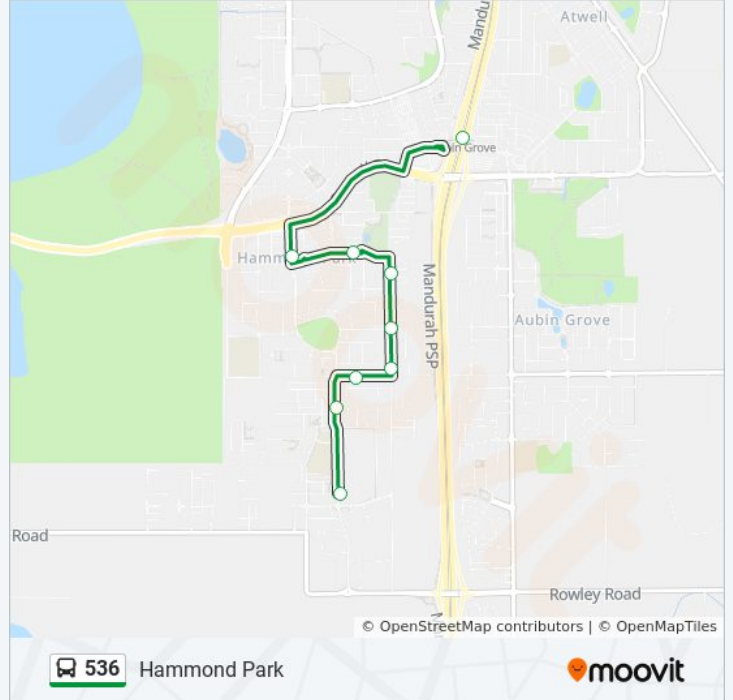

Use the Moovit App to find the closest 536 bus station near you and find out when is the next 536 bus arriving.

**Direction: Aubin Grove Stn**

9 stops

[VIEW LINE SCHEDULE](#)

- Irvine Pde Hammond Park College Stand 2
- Irvine Pde After Atkins Pde
- Gaebler Rd After Gorringe St
- Barfield Rd After Gaebler Rd
- Barfield Rd Before Ironbark Tce
- Barfield Rd After Plumwood Av
- Jackadder Av After Caridean Wy
- Macquarie Bvd After Leichardt Crsg
- Aubin Grove Stn

Aubin Grove Stn

Macquarie Bvd Before Jackadder Av

Jackadder Av After Caridean Wy

Barfield Rd After Jackadder Av

Barfield Rd After Ironbark Tce

Barfield Rd Before Gaebler Rd

Gaebler Rd Before Gorringe St

Irvine Pde After Gaebler Rd

Irvine Pde Hammond Park College Stand 2

**536 bus Time Schedule**

Hammond Park Route Timetable:

Sunday	7:56 AM - 8:41 PM
Monday	7:56 AM - 8:41 PM
Tuesday	7:14 AM - 11:41 PM
Wednesday	7:14 AM - 11:41 PM
Thursday	7:14 AM - 11:41 PM
Friday	7:56 AM - 8:41 PM
Saturday	7:49 AM - 8:49 PM

**536 bus Info**

**Direction:** Hammond Park

**Stops:** 9

**Trip Duration:** 8 min

**Line Summary:**

536 bus time schedules and route maps are available in an offline PDF at [moovitapp.com](https://moovitapp.com). Use the [Moovit App](#) to see live bus times, train schedule or subway schedule, and step-by-step directions for all public transit in Perth.