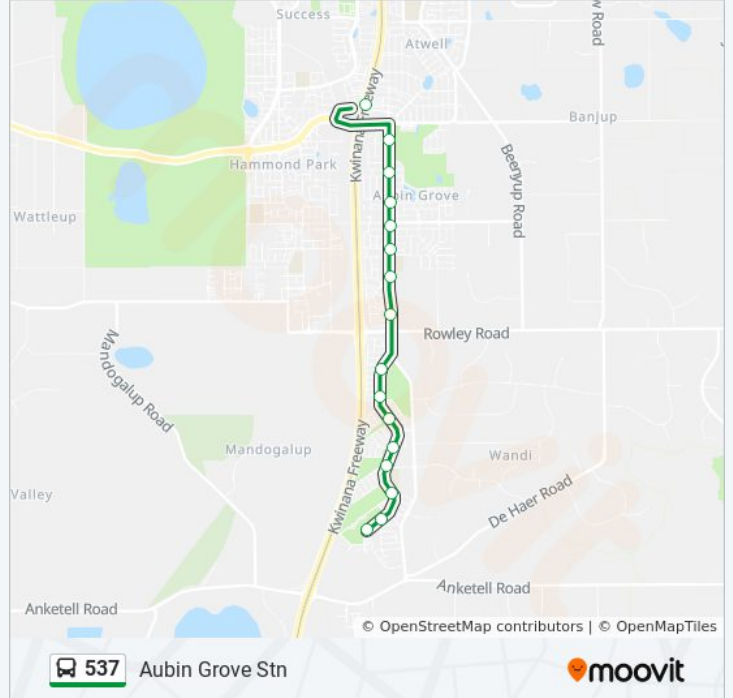

Aubin Grove Stn - Cordata Av After Atalaya Loop

Get The App

The 537 bus line (Aubin Grove Stn - Cordata Av After Atalaya Loop) has 2 routes. For regular weekdays, their operation hours are:

(1) Aubin Grove Stn: 7:53 AM - 8:00 PM (2) Wandii: 8:34 AM - 9:41 PM

Use the Moovit App to find the closest 537 bus station near you and find out when is the next 537 bus arriving.

Direction: Aubin Grove Stn

17 stops

[VIEW LINE SCHEDULE](#)

- Cordata Av After Atalaya Loop
- Cordata Av Before Galah Way
- Honeywood Av After Litoria Dr
- Honeywood Av Before Mornington Cr
- Honeywood Av After Litchfield Circle
- Honeywood Av After Labatt Gdns
- Honeywood Av Before Bindarri Gr
- Honeywood Av After Cascade Rd
- Irvine Pde Hammond Park College Stand 2
- Lyon Rd Before Colorado Pde
- Lyon Rd After Aristata Pde
- Lyon Rd After Radiata Prom
- Lyon Rd Before Gaebler Rd
- Lyon Rd After Talisker Gte
- Lyon Rd After Cape Le Grand Av
- Lyon Rd Before Twilight Mews
- Aubin Grove Stn

537 bus Info

Direction: Aubin Grove Stn

Stops: 17

Trip Duration: 14 min

Line Summary:

Direction: Wandi

18 stops

[VIEW LINE SCHEDULE](#)

537 bus Info

Direction: Wandi

Stops: 18

Trip Duration: 16 min

Line Summary:

537 bus time schedules and route maps are available in an offline PDF at moovitapp.com. Use the [Moovit App](#) to see live bus times, train schedule or subway schedule, and step-by-step directions for all public transit in Perth.