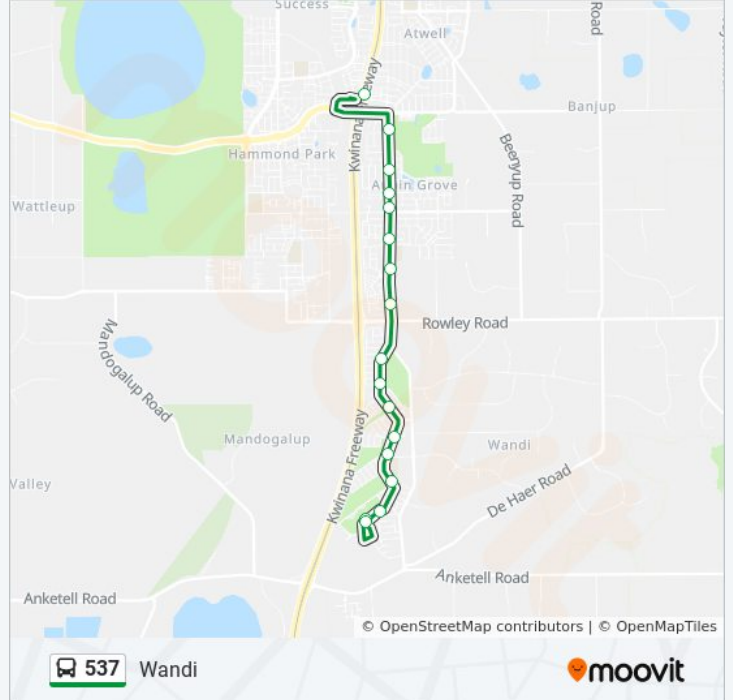

537 bus Info

Direction: Aubin Grove Stn

Stops: 17

Trip Duration: 14 min

Line Summary:

Direction: Wandi

18 stops

[VIEW LINE SCHEDULE](#)

- Aubin Grove Stn
- Lyon Rd After Twilight Mews
- Lyon Rd Before Cape Le Grand Av
- Lyon Rd Before Talisker Gte
- Lyon Rd After Talisker Gte
- Lyon Rd Before Camden Bvd
- Lyon Rd Before Aristata Pde
- Lyon Rd After Colorado Pde
- Irvine Pde Hammond Park College Stand 1
- Honeywood Av After Barakee Rd
- Honeywood Av Before Bindarri Gr
- Honeywood Av Before Labatt Gdns
- Honeywood Av After Drysdale Gardens
- Honeywood Av Before Darling
- Honeywood Av Before Litoria Dr
- Cordata Av After Galah Way
- Cordata Av Before Atalaya Loop
- Cordata Av After Atalaya Loop

537 bus Time Schedule

Wandi Route Timetable:

Sunday	8:34 AM - 9:41 PM
Monday	8:34 AM - 9:41 PM
Tuesday	7:25 AM - 9:19 PM
Wednesday	7:25 AM - 9:19 PM
Thursday	7:25 AM - 9:19 PM
Friday	8:34 AM - 9:41 PM
Saturday	7:34 AM - 10:41 PM

537 bus Info

Direction: Wandi

Stops: 18

Trip Duration: 16 min

Line Summary:

537 bus time schedules and route maps are available in an offline PDF at moovitapp.com. Use the [Moovit App](#) to see live bus times, train schedule or subway schedule, and step-by-step directions for all public transit in Perth.