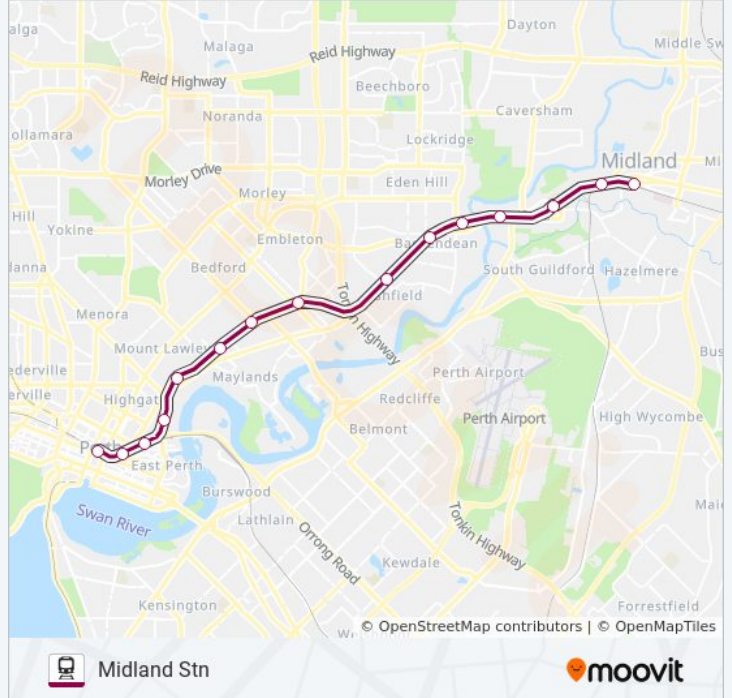

Use the Moovit App to find the closest MIDLAND LINE train station near you and find out when is the next MIDLAND LINE train arriving.

Direction: Midland Stn

15 stops

[VIEW LINE SCHEDULE](#)

Perth Stn
Mciver Stn
Claisebrook Stn
East Perth Stn
Mt Lawley Stn
Maylands Stn
Meltham Stn
Bayswater Stn
Ashfield Stn
Bassendean Stn
Success Hill Stn
Guildford Stn
East Guildford Stn
Woodbridge Stn
Midland Stn

MIDLAND LINE train Info**Direction:** Midland Stn**Stops:** 15**Trip Duration:** 26 min**Line Summary:**

Direction: Perth Stn

15 stops

[VIEW LINE SCHEDULE](#)

- Midland Stn
- Woodbridge Stn
- East Guildford Stn
- Guildford Stn
- Success Hill Stn
- Bassendean Stn
- Ashfield Stn
- Bayswater Stn
- Meltham Stn
- Maylands Stn
- Mt Lawley Stn
- East Perth Stn
- Claisebrook Stn
- Mciver Stn
- Perth Stn