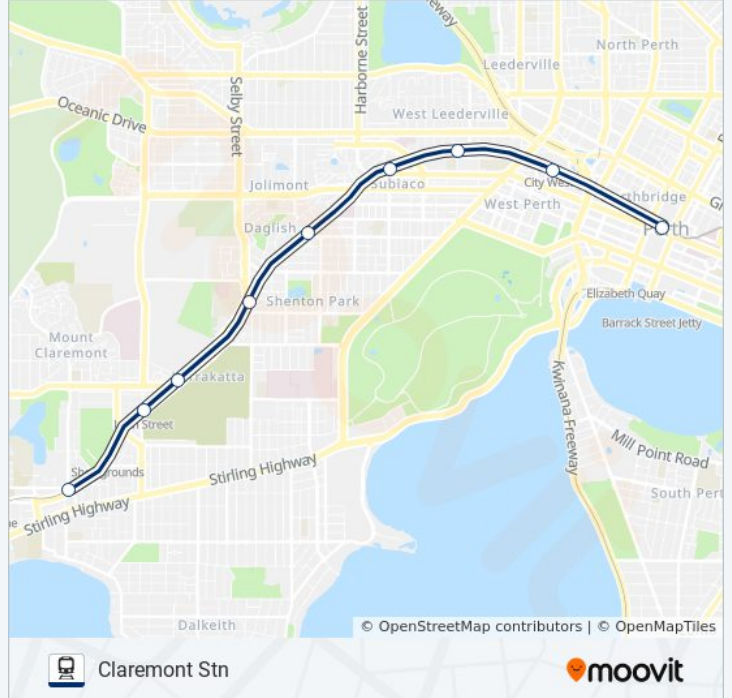

Use the Moovit App to find the closest FREMANTLE LINE train station near you and find out when is the next FREMANTLE LINE train arriving.

**Direction: Claremont Stn**

9 stops

[VIEW LINE SCHEDULE](#)

Perth Stn

City West Stn

West Leederville Stn

Subiaco Stn

Daglish Stn

Shenton Park Stn

Karrakatta Stn

Loch Street Stn

Claremont Stn

**FREMANTLE LINE train Info****Direction:** Claremont Stn**Stops:** 9**Trip Duration:** 14 min**Line Summary:**

**Direction: Fremantle Stn**

17 stops

[VIEW LINE SCHEDULE](#)

- Perth Stn
- City West Stn
- West Leederville Stn
- Subiaco Stn
- Daglish Stn
- Shenton Park Stn
- Karrakatta Stn
- Loch Street Stn
- Showgrounds Stn
- Claremont Stn
- Swanbourne Stn
- Grant Street Stn
- Cottesloe Stn
- Mosman Park Stn
- Victoria Street Stn
- North Fremantle Stn
- Fremantle Stn

**FREMANTLE LINE train Info**

**Direction:** Fremantle Stn

**Stops:** 17

**Trip Duration:** 30 min

**Line Summary:**

**Direction: Perth Stadium Stn**

16 stops

[VIEW LINE SCHEDULE](#)