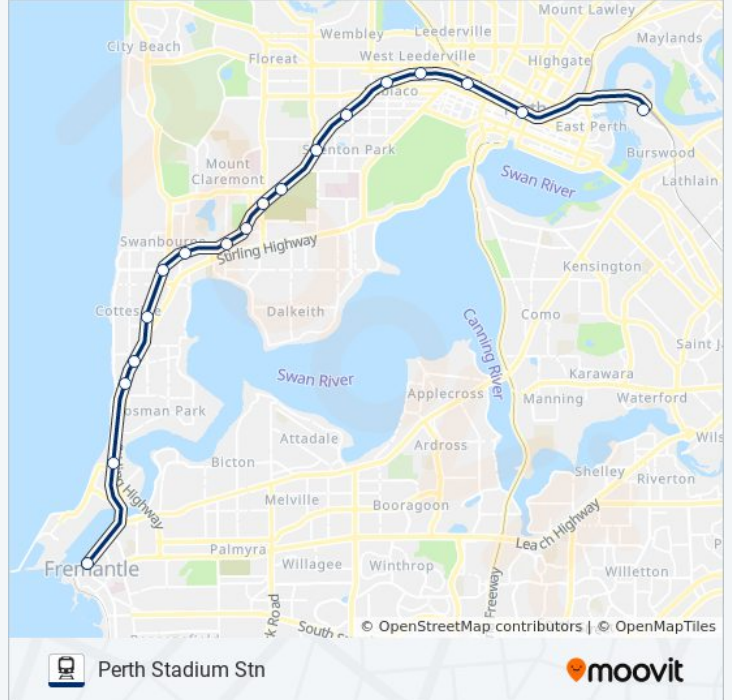

**FREMANTLE LINE train Info**

**Direction:** Fremantle Stn

**Stops:** 17

**Trip Duration:** 30 min

**Line Summary:**

**Direction: Perth Stadium Stn**

16 stops

[VIEW LINE SCHEDULE](#)

**FREMANTLE LINE train Time Schedule**

Perth Stadium Stn Route Timetable:

Sunday	2:50 AM - 11:55 PM
Monday	Not Operational
Tuesday	Not Operational
Wednesday	Not Operational
Thursday	Not Operational
Friday	Not Operational
Saturday	6:27 AM - 8:27 PM

**FREMANTLE LINE train Info**

**Direction:** Perth Stadium Stn

**Stops:** 16

**Trip Duration:** 30 min

**Line Summary:**

**Direction: Perth Stn**

17 stops

[VIEW LINE SCHEDULE](#)