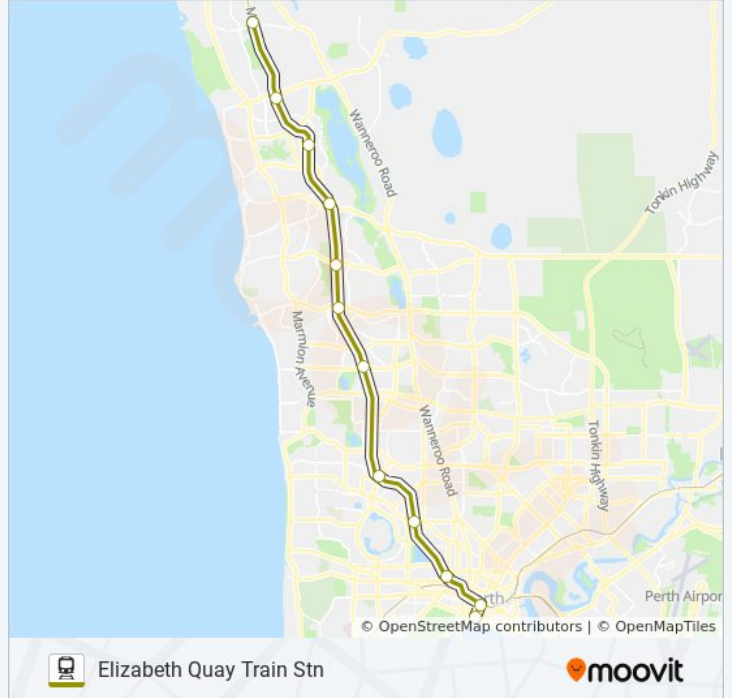

Use the Moovit App to find the closest JOONDALUP LINE train station near you and find out when is the next JOONDALUP LINE train arriving.

Direction: Butler Stn

13 stops

[VIEW LINE SCHEDULE](#)

Elizabeth Quay Stn
Perth Underground Stn
Leederville Stn
Glendalough Stn
Stirling Stn
Warwick Stn
Greenwood Stn
Whitfords Stn
Edgewater Stn
Joondalup Stn
Currambine Stn
Clarkson Stn
Butler Stn

JOONDALUP LINE train Info

Direction: Clarkson Stn

Stops: 12

Trip Duration: 36 min

Line Summary:

Direction: Elizabeth Quay Train Stn

13 stops

[VIEW LINE SCHEDULE](#)

JOONDALUP LINE train Time Schedule

Elizabeth Quay Train Stn Route Timetable:

Sunday	12:33 AM - 11:33 PM
Monday	6:43 AM - 11:33 PM
Tuesday	4:51 AM - 11:33 PM
Wednesday	4:51 AM - 11:33 PM
Thursday	4:51 AM - 11:33 PM
Friday	6:43 AM - 11:33 PM
Saturday	5:18 AM - 11:33 PM

JOONDALUP LINE train Info

Direction: Elizabeth Quay Train Stn

Stops: 13

Trip Duration: 44 min

Line Summary:

Direction: Perth Stadium Stn

13 stops

[VIEW LINE SCHEDULE](#)