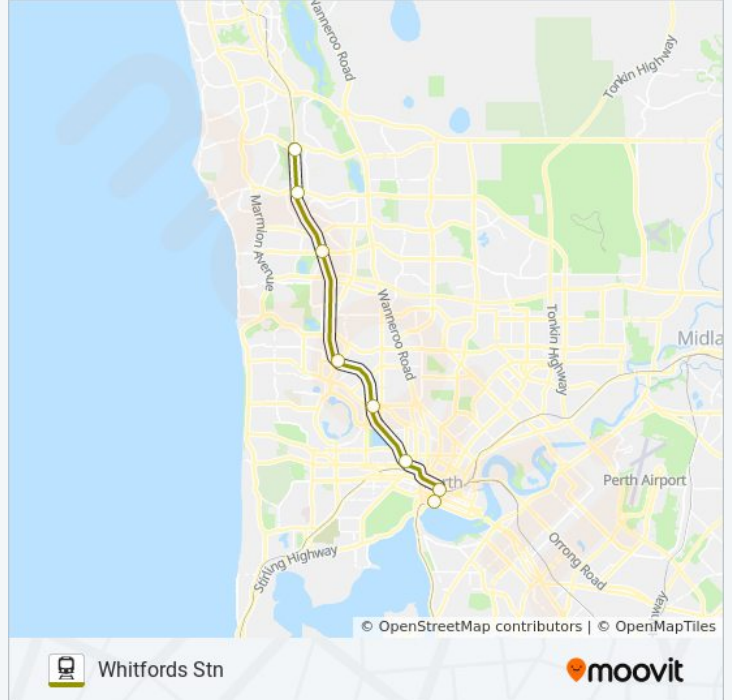

Use the Moovit App to find the closest JOONDALUP LINE train station near you and find out when is the next JOONDALUP LINE train arriving.

Direction: Butler Stn

13 stops

[VIEW LINE SCHEDULE](#)

Elizabeth Quay Stn
Perth Underground Stn
Leederville Stn
Glendalough Stn
Stirling Stn
Warwick Stn
Greenwood Stn
Whitfords Stn
Edgewater Stn
Joondalup Stn
Currambine Stn
Clarkson Stn
Butler Stn

JOONDALUP LINE train Info

Direction: Perth Stadium Stn

Stops: 13

Trip Duration: 43 min

Line Summary:

Direction: Perth Stn

7 stops

[VIEW LINE SCHEDULE](#)

Sunday	Not Operational
Monday	Not Operational
Tuesday	7:12 AM - 4:55 PM
Wednesday	7:12 AM - 4:55 PM
Thursday	7:12 AM - 4:55 PM
Friday	Not Operational
Saturday	Not Operational

JOONDALUP LINE train Info

Direction: Whitfords Stn

Stops: 8

Trip Duration: 22 min

Line Summary:

JOONDALUP LINE train time schedules and route maps are available in an offline PDF at moovitapp.com. Use the [Moovit App](#) to see live bus times, train schedule or subway schedule, and step-by-step directions for all public transit in Perth.