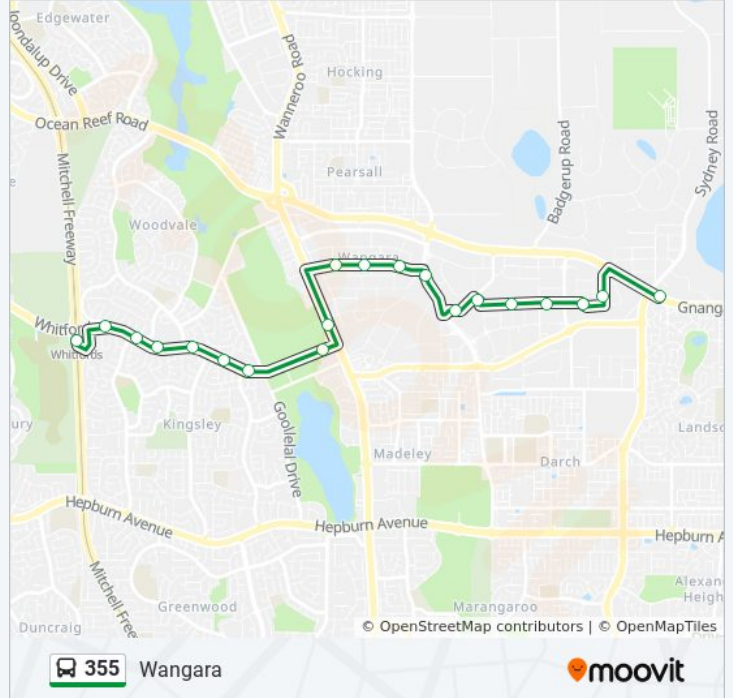

Pinaster Pde After Woodlake Bvd

Main St After Tome Wy

Main St Before the Promenade

Direction: Wangara

20 stops

[VIEW LINE SCHEDULE](#)

Whitfords Stn

Whitfords Av After Mitchell Fwy

Distinction Rd After Callaway St

Wisdom Tce After Carbonate Rd

355 bus Time Schedule

Wangara Route Timetable:

Sunday	Not Operational
Monday	Not Operational
Tuesday	6:33 AM
Wednesday	6:33 AM
Thursday	6:33 AM
Friday	Not Operational
Saturday	Not Operational

355 bus Info

Direction: Wangara

Stops: 20

Trip Duration: 24 min

Line Summary:

Niche Pde After Wisdom Tce

Gnangara Rd After Sydney Rd

Direction: Whitfords Stn

28 stops

[VIEW LINE SCHEDULE](#)

Main St After the Promenade

Main St Before Tome Wy

Pinaster Pde After Main St

Pinaster Pde After Woodlake Bvd

Pinaster Pde Before Ponte Vecchio Bvd

Pinaster Pde After Ponte Vecchio Bvd