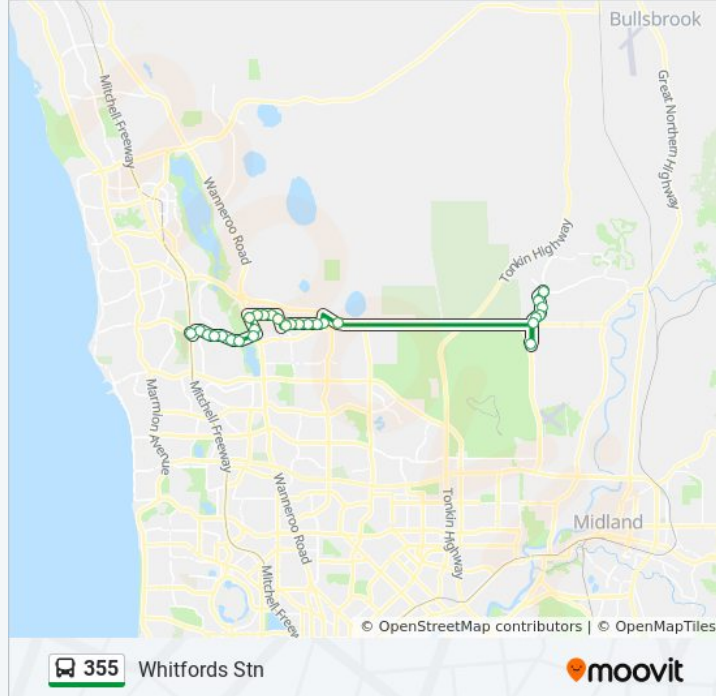

355 bus Info

Direction: Wangara

Stops: 20

Trip Duration: 24 min

Line Summary:

Niche Pde After Wisdom Tce

Gnangara Rd After Sydney Rd

Direction: Whitfords Stn

Sunday	Not Operational
Monday	Not Operational
Tuesday	6:06 AM - 6:33 PM
Wednesday	6:06 AM - 6:33 PM
Thursday	6:06 AM - 6:33 PM
Friday	Not Operational
Saturday	Not Operational

355 bus Info

Direction: Whitfords Stn

Stops: 28

Trip Duration: 38 min

Line Summary:

Wanneroo Rd After Prindiville Dr

Wanneroo Rd After Lancaster Rd

Whitfords Av After Wanneroo Rd

Whitfords Av After Mooro St

Whitfords Av After Moolanda Bvd

Whitfords Av After Barridale Dr

Whitfords Av After Trappers Dr

Whitfords Av After Timbercrest Rise

Whitfords Av After Kingsley Dr

Whitfords Stn

355 bus time schedules and route maps are available in an offline PDF at moovitapp.com. Use the [Moovit App](#) to see live bus times, train schedule or subway schedule, and step-by-step directions for all public transit in Perth.