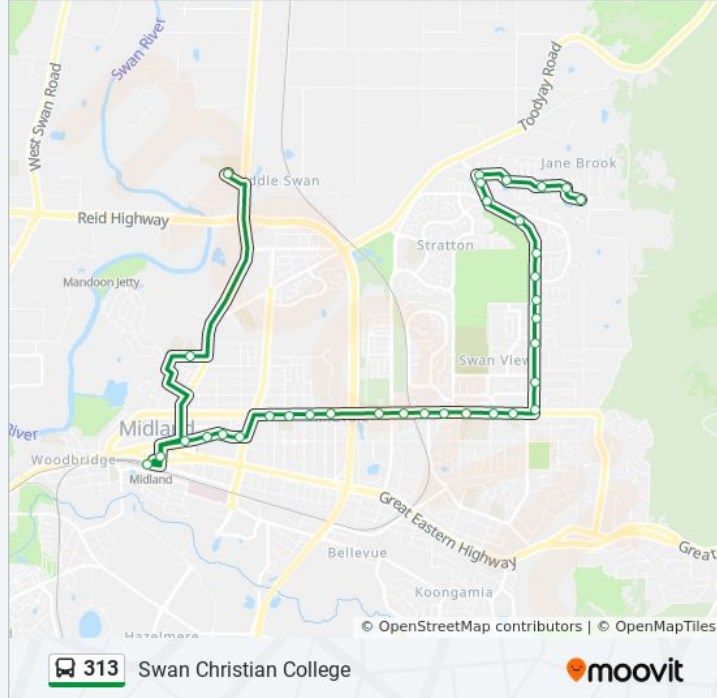

Morrison Rd Before Fairfax Rd

Morrison Rd After Fairfax Rd

Morrison Rd Before Weld Rd

Morrison Rd Before Ferrier St

Morrison Rd After Balfour Rd

Morrison Rd Before Farrall Rd

Morrison Rd Before Orchard Av

Morrison Rd After Beaconsfield Av

Morrison Rd After Bushby St

Morrison Rd After Wellaton St

Morrison Rd After Mathoura St

The Crescent After Mellar Ct

The Crescent Before Templeman Pl

The Crescent After Sayer St

The Crescent After Viveash Rd

Helena St Before Victoria St

Midland Stn

Midland Stn

Muriel St La Salle College S3

School Access Rd Swan Christian College Stand
2

313 bus time schedules and route maps are available in an offline PDF at moovitapp.com. Use the [Moovit App](#) to see live bus times, train schedule or subway schedule, and step-by-step directions for all public transit in Perth.

[About Moovit](#) · [MaaS Solutions](#) · [Supported Countries](#) · [Mooviter Community](#)

© 2024 Moovit - All Rights Reserved

Check Live Arrival Times