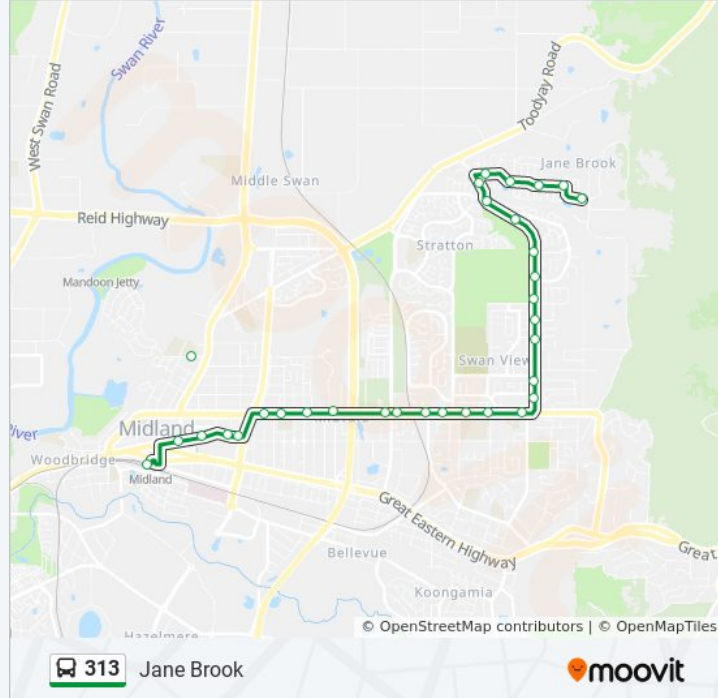

313 bus Info

Direction: Jane Brook

Stops: 32

Trip Duration: 29 min

Line Summary:

Talbot Rd After Oconnor Rd

Talbot Rd After Dongara Cir

Talbot Rd Before Stratton Bvd

Talbot Rd Before Calabrese St

Talbot Rd Before Farrall Rd

Talbot Rd Before Jane Brook Dr

Jane Brook Dr Before Bremer Ct

Jane Brook Dr Before Huntsman Tce

Jane Brook Dr After Glen Ross CH

Jane Brook Dr Before Wiltshire Av

Wiltshire Av Before Pechey Rd

Direction: Midland Stn

32 stops

[VIEW LINE SCHEDULE](#)

Wiltshire Av After Pechey Rd

Wiltshire Av After Augustus Dr

Jane Brook Dr After Augustus Dr

Jane Brook Dr After Huntsman Tce

Stops: 32

Trip Duration: 26 min

Line Summary:

Morrison Rd Before Ferrier St
 Morrison Rd After Balfour Rd
 Morrison Rd Before Farrall Rd
 Morrison Rd Before Orchard Av
 Morrison Rd After Beaconsfield Av
 Morrison Rd After Bushby St
 Morrison Rd After Wellaton St
 Morrison Rd After Mathoura St
 The Crescent After Mellar Ct
 The Crescent Before Templeman Pl
 The Crescent After Sayer St
 The Crescent After Viveash Rd
 Helena St Before Victoria St
 Midland Stn