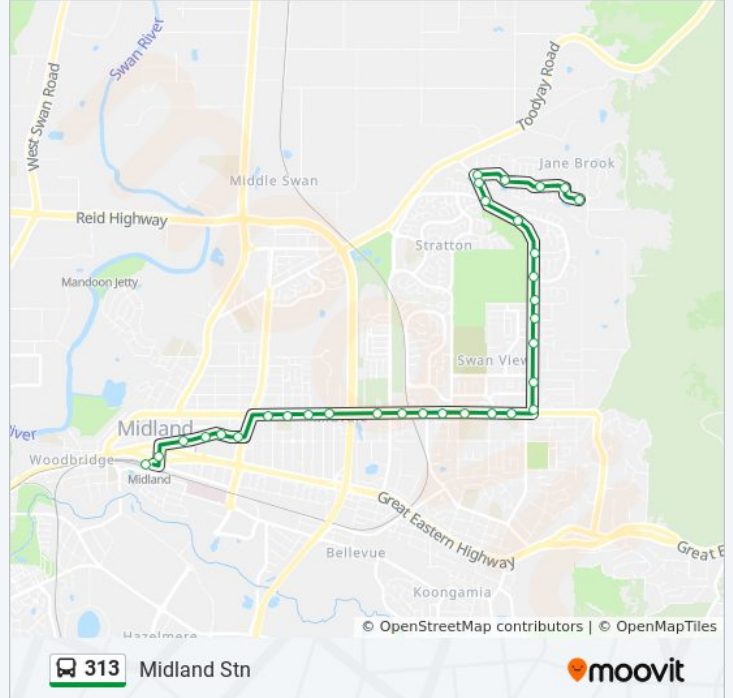

Talbot Rd Before Calabrese St

Talbot Rd Before Farrall Rd

Talbot Rd Before Jane Brook Dr

Jane Brook Dr Before Bremer Ct

Jane Brook Dr Before Huntsman Tce

Jane Brook Dr After Glen Ross CH

Jane Brook Dr Before Wiltshire Av

Wiltshire Av Before Pechey Rd

Direction: Midland Stn

32 stops

[VIEW LINE SCHEDULE](#)

Wiltshire Av After Pechey Rd

Wiltshire Av After Augustus Dr

Jane Brook Dr After Augustus Dr

Jane Brook Dr After Huntsman Tce

Stops: 32

Trip Duration: 26 min

Line Summary:

Morrison Rd Before Ferrier St
 Morrison Rd After Balfour Rd
 Morrison Rd Before Farrall Rd
 Morrison Rd Before Orchard Av
 Morrison Rd After Beaconsfield Av
 Morrison Rd After Bushby St
 Morrison Rd After Wellaton St
 Morrison Rd After Mathoura St
 The Crescent After Mellar Ct
 The Crescent Before Templeman Pl
 The Crescent After Sayer St
 The Crescent After Viveash Rd
 Helena St Before Victoria St
 Midland Stn

Direction: Swan Christian College

35 stops

[VIEW LINE SCHEDULE](#)

Wiltshire Av After Pechey Rd
 Wiltshire Av After Augustus Dr
 Jane Brook Dr After Augustus Dr
 Jane Brook Dr After Huntsman Tce
 Jane Brook Dr After Frankland Pl
 Talbot Rd After Jane Brook Dr
 Talbot Rd After Farrall Rd
 Talbot Rd After Calabrese St
 Talbot Rd After Stratton Bvd
 Talbot Rd Before Dongara Cir
 Talbot Rd Before Oconnor Rd
 Talbot Rd After Twin View
 Talbot Rd After Eaglemont Dr
 Talbot Rd After Kingsfield Av
 Talbot Rd After Churchill Dr