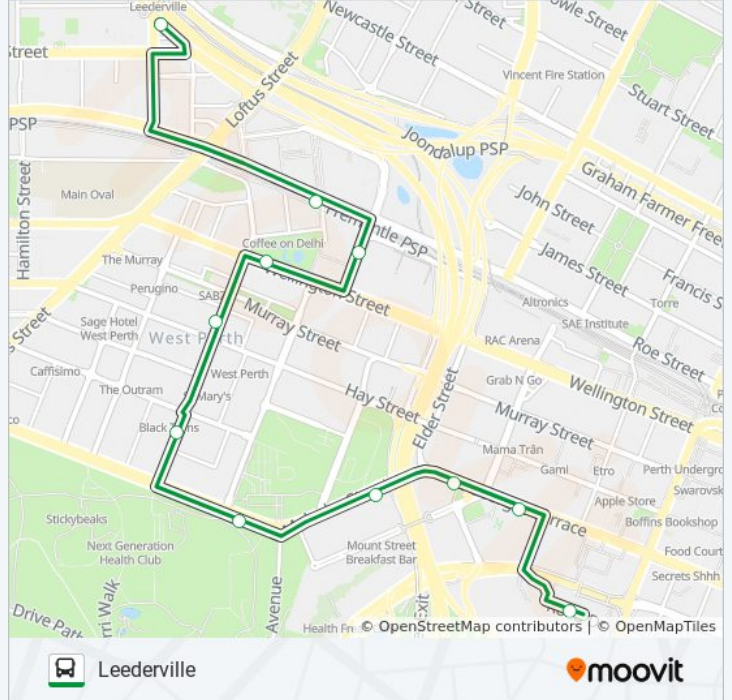

Use the Moovit App to find the closest PERTH GREEN CAT bus station near you and find out when is the next PERTH GREEN CAT bus arriving.

Direction: Elizabeth Quay Bus Stn

11 stops

[VIEW LINE SCHEDULE](#)

Bus Access Rd Leederville Station Cat Id 38

Sunday	Not Operational
Monday	Not Operational
Tuesday	5:42 AM - 7:01 PM
Wednesday	5:42 AM - 7:01 PM
Thursday	5:42 AM - 7:01 PM
Friday	Not Operational
Saturday	Not Operational

PERTH GREEN CAT bus Info**Direction:** Elizabeth Quay Bus Stn**Stops:** 11**Trip Duration:** 19 min**Line Summary:**

Direction: Leederville

11 stops

[VIEW LINE SCHEDULE](#)

- Elizabeth Quay Bus Stn
- St Georges Tce Mill Street Cat Id 21
- St Georges Tce Mount Street Cat Id 22
- Malcolm St Harvest Terrace Cat Id 23
- Kings Park Rd Dumas House Cat Id 32
- Colin St Colin Street South Cat Id 33
- Colin St Colin Street North Cat Id 34
- Wellington St Harold Boas Gardens Cat Id 35
- Sutherland St Sutherland Street Cat Id 36
- City West Stn
- Bus Access Rd Leederville Station Cat Id 38

PERTH GREEN CAT bus Info

Direction: Leederville
Stops: 11
Trip Duration: 18 min
Line Summary:

PERTH GREEN CAT bus time schedules and route maps are available in an offline PDF at moovitapp.com. Use the [Moovit App](#) to see live bus times, train schedule or subway schedule, and step-by-step directions for all public transit in Perth.