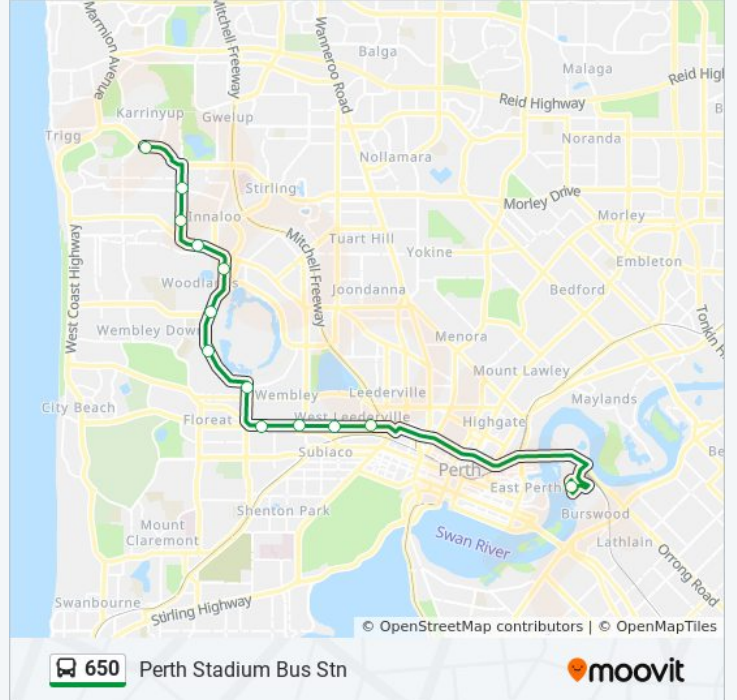

### Direction: Karrinyup Bus Stn

13 stops

[VIEW LINE SCHEDULE](#)

Perth Stadium Bus Stn  
Cambridge St After Abbotsford St  
Cambridge St - St John Of God Hospital  
Cambridge St After Daghish St  
Cambridge St Before Marlow St  
Selby St Before Herdsman Pde  
Pearson St After Mountainbell Rd  
Pearson St After Hale Rd  
Liege St After Blackbutt Rd  
Scarborough Beach Rd After Muriel Av  
Huntriss Rd After Beatrice St  
Huntriss Rd Before Newborough St  
Karrinyup Bus Stn

### 650 bus Info

**Direction:** Karrinyup Bus Stn

**Stops:** 13

**Trip Duration:** 40 min

**Line Summary:**

**Direction: Perth Stadium Bus Stn**

13 stops

[VIEW LINE SCHEDULE](#)

- Karrinyup Bus Stn
- Huntriss Rd Before Barnes St
- Huntriss Rd After Beatrice St
- Scarborough Beach Rd After Grant St
- Liege St Before Blackbutt Rd
- Pearson St Before Hale Rd
- Pearson St Before Goldfinch Av
- Selby St After Flynn St
- Cambridge St After Marlow St
- Cambridge St After Mckenzie St
- Cambridge St After Woollcott L
- Cambridge St After Holyrood St
- Perth Stadium Bus Stn

**650 bus Info**

**Direction:** Perth Stadium Bus Stn

**Stops:** 13

**Trip Duration:** 38 min

**Line Summary:**

650 bus time schedules and route maps are available in an offline PDF at [moovitapp.com](https://moovitapp.com). Use the [Moovit App](#) to see live bus times, train schedule or subway schedule, and step-by-step directions for all public transit in Perth.