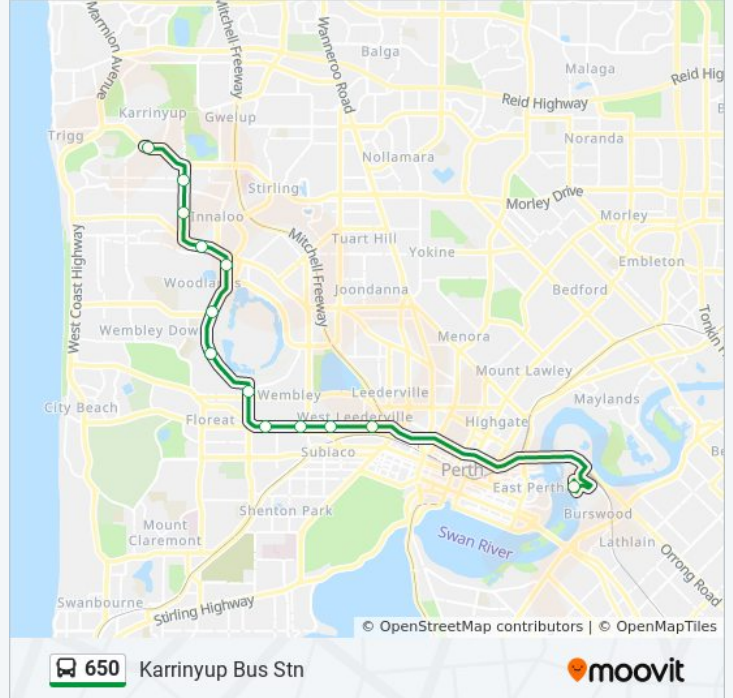

(1) Karrinyup Bus Stn: 6:55 PM - 7:35 PM(2) Perth Stadium Bus Stn: 1:42 PM - 3:37 PM

Use the Moovit App to find the closest 650 bus station near you and find out when is the next 650 bus arriving.

### Direction: Karrinyup Bus Stn

13 stops

[VIEW LINE SCHEDULE](#)

Perth Stadium Bus Stn  
Cambridge St After Abbotsford St  
Cambridge St - St John Of God Hospital  
Cambridge St After Daghish St  
Cambridge St Before Marlow St  
Selby St Before Herdsman Pde  
Pearson St After Mountainbell Rd  
Pearson St After Hale Rd  
Liege St After Blackbutt Rd  
Scarborough Beach Rd After Muriel Av  
Huntriss Rd After Beatrice St  
Huntriss Rd Before Newborough St  
Karrinyup Bus Stn

### 650 bus Info

**Direction:** Karrinyup Bus Stn

**Stops:** 13

**Trip Duration:** 40 min

**Line Summary:**

**Direction: Perth Stadium Bus Stn**

13 stops

[VIEW LINE SCHEDULE](#)

- Karrinyup Bus Stn
- Huntriss Rd Before Barnes St
- Huntriss Rd After Beatrice St
- Scarborough Beach Rd After Grant St
- Liege St Before Blackbutt Rd
- Pearson St Before Hale Rd
- Pearson St Before Goldfinch Av
- Selby St After Flynn St
- Cambridge St After Marlow St
- Cambridge St After Mckenzie St
- Cambridge St After Woollcott L
- Cambridge St After Holyrood St
- Perth Stadium Bus Stn