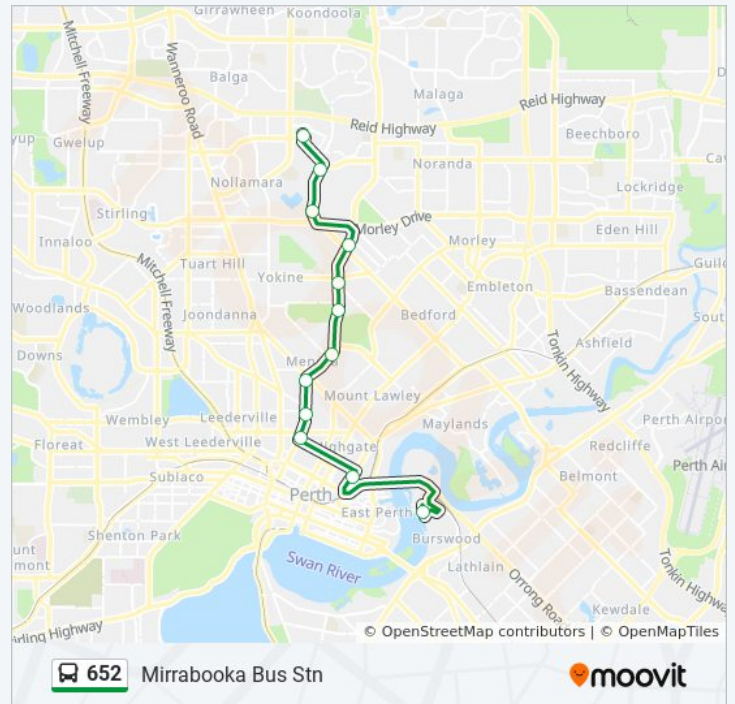

Alexander Dr Inglewood Aquatic Centre

Alexander Dr Before Woodrow Av

Alexander Dr After Grand Prom

Dianella Dr Before Oliver St

Dianella Dr After Cottonwood Cr

Mirrabooka Bus Stn

652 bus Info

Direction: Mirrabooka Bus Stn

Stops: 12

Trip Duration: 30 min

Line Summary:

652 bus time schedules and route maps are available in an offline PDF at moovitapp.com. Use the [Moovit App](#) to see live bus times, train schedule or subway schedule, and step-by-step directions for all public transit in Perth.

[About Moovit](#) · [MaaS Solutions](#) · [Supported Countries](#) · [Mooviter Community](#)

© 2024 Moovit - All Rights Reserved

Check Live Arrival Times