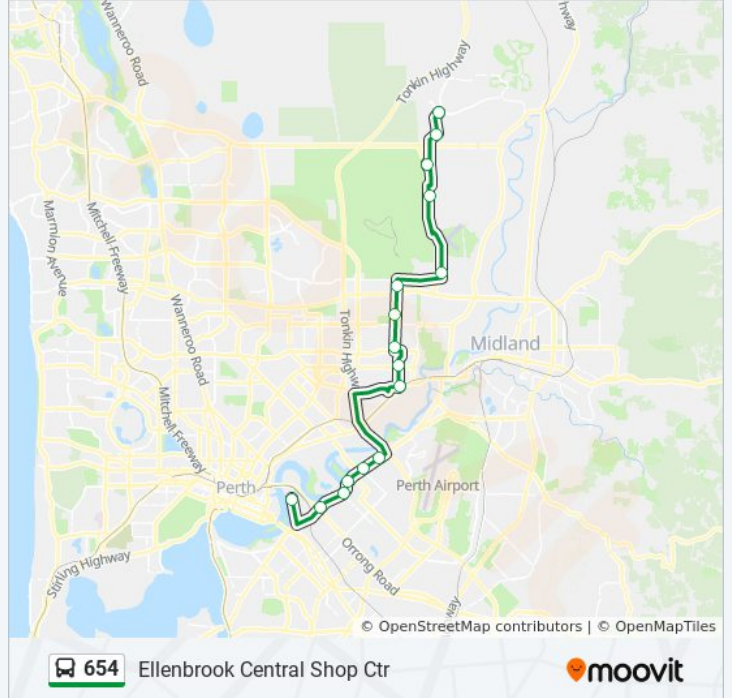

## Direction: Ellenbrook Central Shop Ctr

15 stops

[VIEW LINE SCHEDULE](#)

- Perth Stadium Bus Stn
- Great Eastern Hwy Before Norwood Rd
- Great Eastern Hwy After Belmont Av
- Great Eastern Hwy Before Hehir St
- Great Eastern Hwy After Hardey Rd
- Great Eastern Hwy After Moreing St
- Bassendean Stn
- Ivanhoe St After Walter Rd
- Altone Rd After Morley Dr
- Altone Rd Before Amazon Dr
- Altone Rd After Tattler Wy
- Marshall Rd After Cheltenham St
- Henley Brook Bus Stn
- Pinaster Pde After Ponte Vecchio Bvd
- Main St Before the Promenade

## 654 bus Time Schedule

Ellenbrook Central Shop Ctr Route Timetable:

Sunday	Not Operational
Monday	Not Operational
Tuesday	Not Operational
Wednesday	Not Operational
Thursday	Not Operational
Friday	6:55 PM - 7:35 PM
Saturday	Not Operational

## 654 bus Info

**Direction:** Ellenbrook Central Shop Ctr

**Stops:** 15

**Trip Duration:** 50 min

**Line Summary:**

**Direction: Perth Stadium Bus Stn**

16 stops

[VIEW LINE SCHEDULE](#)

- Main St After the Promenade
- Pinaster Pde After Woodlake Bvd
- Henley Brook Bus Stn
- Drumpellier Dr After Charlton Wy
- Marshall Rd Before Cheltenham St
- Altone Rd After Spoonbill Pass
- Altone Rd After Amazon Dr
- Altone Rd Before Morley Dr
- Ivanhoe St After Esther St
- Bassendean Stn
- Great Eastern Hwy After Lyall St
- Great Eastern Hwy After Hardey Rd
- Great Eastern Hwy After Hehir St
- Great Eastern Hwy After Belmont Av
- Great Eastern Hwy Before Surrey Rd
- Perth Stadium Bus Stn