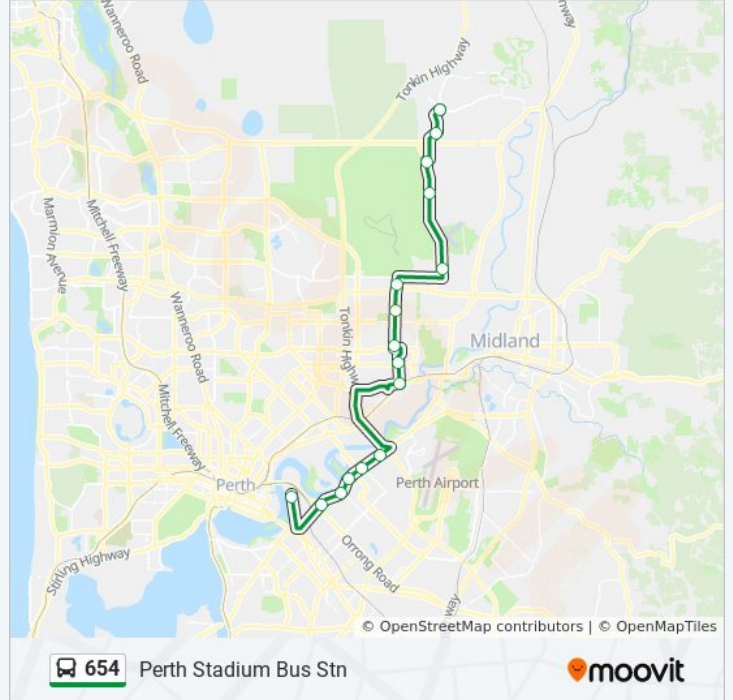

## Direction: Ellenbrook Central Shop Ctr

15 stops

[VIEW LINE SCHEDULE](#)

- Perth Stadium Bus Stn
- Great Eastern Hwy Before Norwood Rd
- Great Eastern Hwy After Belmont Av
- Great Eastern Hwy Before Hehir St
- Great Eastern Hwy After Hardey Rd
- Great Eastern Hwy After Moreing St
- Bassendean Stn
- Ivanhoe St After Walter Rd
- Altone Rd After Morley Dr
- Altone Rd Before Amazon Dr
- Altone Rd After Tattler Wy
- Marshall Rd After Cheltenham St
- Henley Brook Bus Stn
- Pinaster Pde After Ponte Vecchio Bvd
- Main St Before the Promenade

## 654 bus Info

**Direction:** Ellenbrook Central Shop Ctr

**Stops:** 15

**Trip Duration:** 50 min

**Line Summary:**

**Direction: Perth Stadium Bus Stn**

16 stops

[VIEW LINE SCHEDULE](#)

- Main St After the Promenade
- Pinaster Pde After Woodlake Bvd
- Henley Brook Bus Stn
- Drumpellier Dr After Charlton Wy
- Marshall Rd Before Cheltenham St
- Altone Rd After Spoonbill Pass
- Altone Rd After Amazon Dr
- Altone Rd Before Morley Dr
- Ivanhoe St After Esther St
- Bassendean Stn
- Great Eastern Hwy After Lyall St
- Great Eastern Hwy After Hardey Rd
- Great Eastern Hwy After Hehir St
- Great Eastern Hwy After Belmont Av
- Great Eastern Hwy Before Surrey Rd
- Perth Stadium Bus Stn

**654 bus Info**

**Direction:** Perth Stadium Bus Stn

**Stops:** 16

**Trip Duration:** 27 min

**Line Summary:**

654 bus time schedules and route maps are available in an offline PDF at [moovitapp.com](https://moovitapp.com). Use the [Moovit App](#) to see live bus times, train schedule or subway schedule, and step-by-step directions for all public transit in Perth.