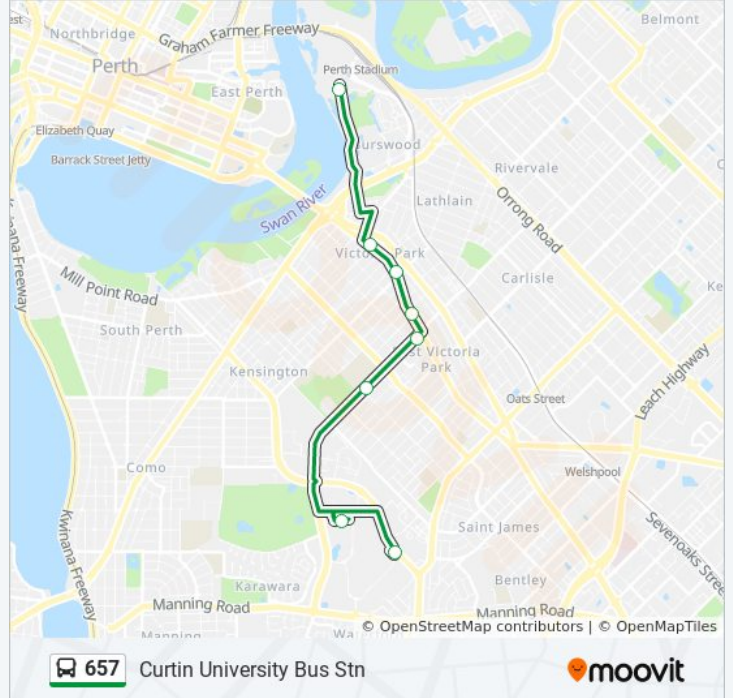

(1) Curtin University Bus Stn: 6:55 PM - 7:35 PM(2) Perth Stadium Bus Stn: 1:55 PM - 3:50 PM

Use the Moovit App to find the closest 657 bus station near you and find out when is the next 657 bus arriving.

Direction: Curtin University Bus Stn

8 stops

[VIEW LINE SCHEDULE](#)

- Perth Stadium Bus Stn
- Albany Hwy After Teddington Rd
- Albany Hwy Before Duncan St
- Albany Hwy After Gresham St
- Kent St After Albany Hwy
- Kent St Before Devenish St
- Curtin Central Bus Stn
- Curtin University Bus Stn

657 bus Info

Direction: Curtin University Bus Stn

Stops: 8

Trip Duration: 28 min

Line Summary:

Direction: Perth Stadium Bus Stn

8 stops

[VIEW LINE SCHEDULE](#)

- Curtin University Bus Stn
- Curtin Central Bus Stn
- Kent St After Devenish St
- Kent St Before Albany Hwy
- Albany Hwy After Tuam St
- Albany Hwy Before Mcmillan St
- Albany Hwy After McMaster St
- Perth Stadium Bus Stn