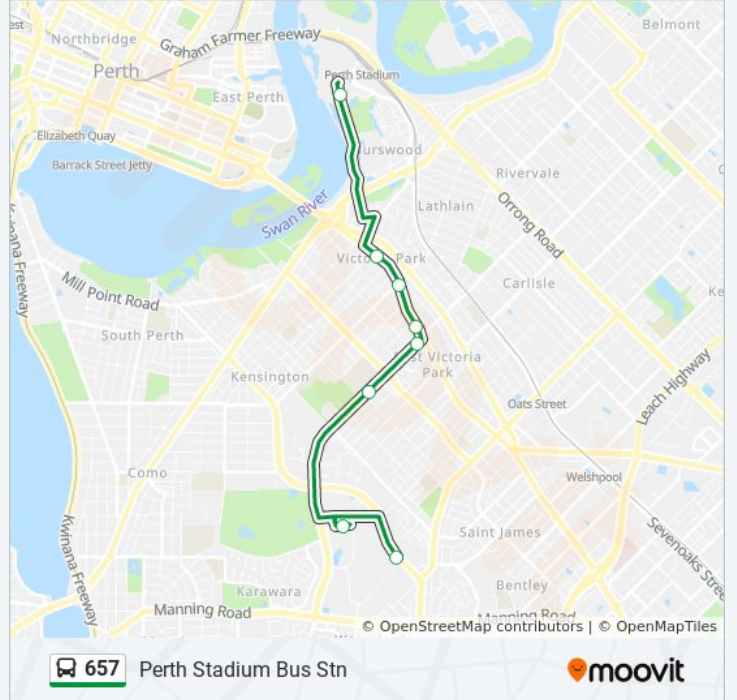

Direction: Curtin University Bus Stn

8 stops

[VIEW LINE SCHEDULE](#)

- Perth Stadium Bus Stn
- Albany Hwy After Teddington Rd
- Albany Hwy Before Duncan St
- Albany Hwy After Gresham St
- Kent St After Albany Hwy
- Kent St Before Devenish St
- Curtin Central Bus Stn
- Curtin University Bus Stn

657 bus Info

Direction: Curtin University Bus Stn

Stops: 8

Trip Duration: 28 min

Line Summary:

Direction: Perth Stadium Bus Stn

8 stops

[VIEW LINE SCHEDULE](#)

- Curtin University Bus Stn
- Curtin Central Bus Stn
- Kent St After Devenish St
- Kent St Before Albany Hwy
- Albany Hwy After Tuam St
- Albany Hwy Before Mcmillan St
- Albany Hwy After McMaster St
- Perth Stadium Bus Stn

657 bus Info

Direction: Perth Stadium Bus Stn

Stops: 8

Trip Duration: 27 min

Line Summary:

657 bus time schedules and route maps are available in an offline PDF at moovitapp.com. Use the [Moovit App](#) to see live bus times, train schedule or subway schedule, and step-by-step directions for all public transit in Perth.