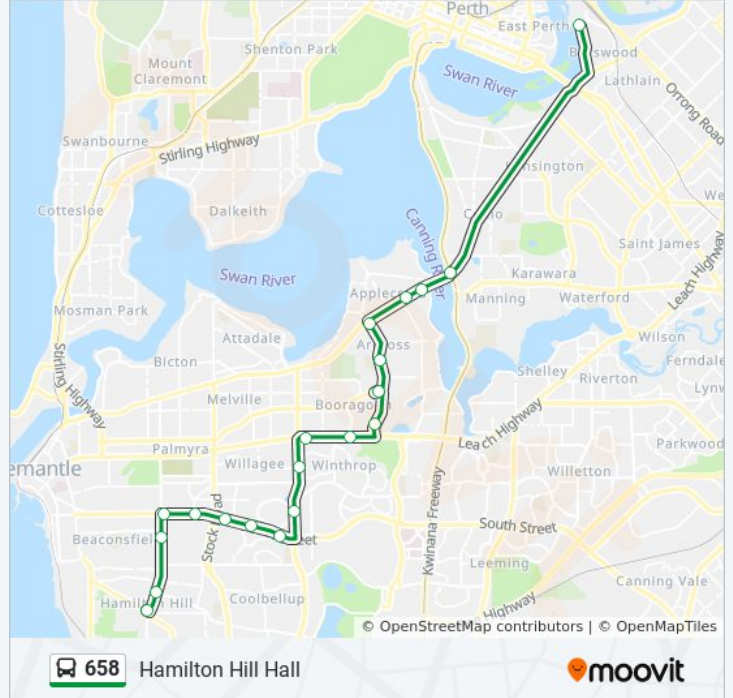

(1) Hamilton Hill Hall: 6:55 PM - 7:35 PM(2) Perth Stadium Bus Stn: 1:25 PM - 3:36 PM

Use the Moovit App to find the closest 658 bus station near you and find out when is the next 658 bus arriving.

Direction: Hamilton Hill Hall

20 stops

[VIEW LINE SCHEDULE](#)

- Perth Stadium Bus Stn
- Canning Bridge Stn
- Canning Hwy After Ogilvie Rd
- Canning Hwy After Sleat Rd
- Riseley St Before Kearns Cr
- Riseley St Before Glencoe Rd
- Booragoon Bus Stn
- Riseley St After Allerton Wy
- Leach Hwy Ross Park
- Leach Hwy Before North Lake Rd
- North Lake Rd Before Archibald St
- North Lake Rd After Somerville Bvd
- South St After North Lake Rd
- South St Before Mcombe Av
- South St Before Stock Rd
- South St After Collick St
- South St Before Carrington St
- Carrington St Before Rennie Cr
- Carrington St After Mortlock St
- Unnamed Rd Hamilton Hill Hall

658 bus Time Schedule

Hamilton Hill Hall Route Timetable:

Sunday	Not Operational
Monday	Not Operational
Tuesday	Not Operational
Wednesday	Not Operational
Thursday	Not Operational
Friday	6:55 PM - 7:35 PM
Saturday	Not Operational

658 bus Info

Direction: Hamilton Hill Hall

Stops: 20

Trip Duration: 51 min

Line Summary:

Direction: Perth Stadium Bus Stn

20 stops

[VIEW LINE SCHEDULE](#)