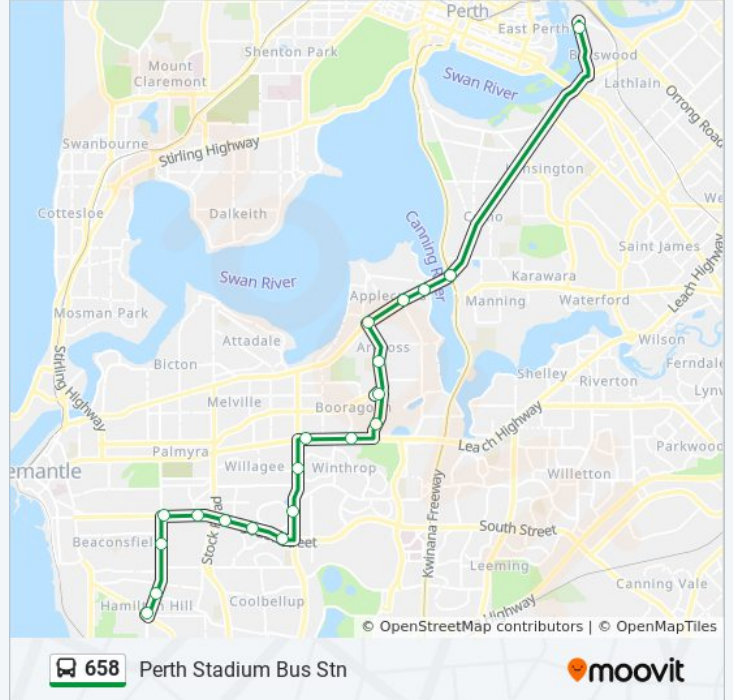

(1) Hamilton Hill Hall: 6:55 PM - 7:35 PM(2) Perth Stadium Bus Stn: 1:25 PM - 3:36 PM

Use the Moovit App to find the closest 658 bus station near you and find out when is the next 658 bus arriving.

Direction: Hamilton Hill Hall

20 stops

[VIEW LINE SCHEDULE](#)

- Perth Stadium Bus Stn
- Canning Bridge Stn
- Canning Hwy After Ogilvie Rd
- Canning Hwy After Sleat Rd
- Riseley St Before Kearns Cr
- Riseley St Before Glencoe Rd
- Booragoon Bus Stn
- Riseley St After Allerton Wy
- Leach Hwy Ross Park
- Leach Hwy Before North Lake Rd
- North Lake Rd Before Archibald St
- North Lake Rd After Somerville Bvd
- South St After North Lake Rd
- South St Before Mcombe Av
- South St Before Stock Rd
- South St After Collick St
- South St Before Carrington St
- Carrington St Before Rennie Cr
- Carrington St After Mortlock St
- Unnamed Rd Hamilton Hill Hall

658 bus Info

Direction: Hamilton Hill Hall

Stops: 20

Trip Duration: 51 min

Line Summary:

Direction: Perth Stadium Bus Stn

20 stops

[VIEW LINE SCHEDULE](#)

658 bus Info

Direction: Perth Stadium Bus Stn

Stops: 20

Trip Duration: 51 min

Line Summary:

Canning Bridge Stn

Perth Stadium Bus Stn

658 bus time schedules and route maps are available in an offline PDF at moovitapp.com. Use the [Moovit App](#) to see live bus times, train schedule or subway schedule, and step-by-step directions for all public transit in Perth.