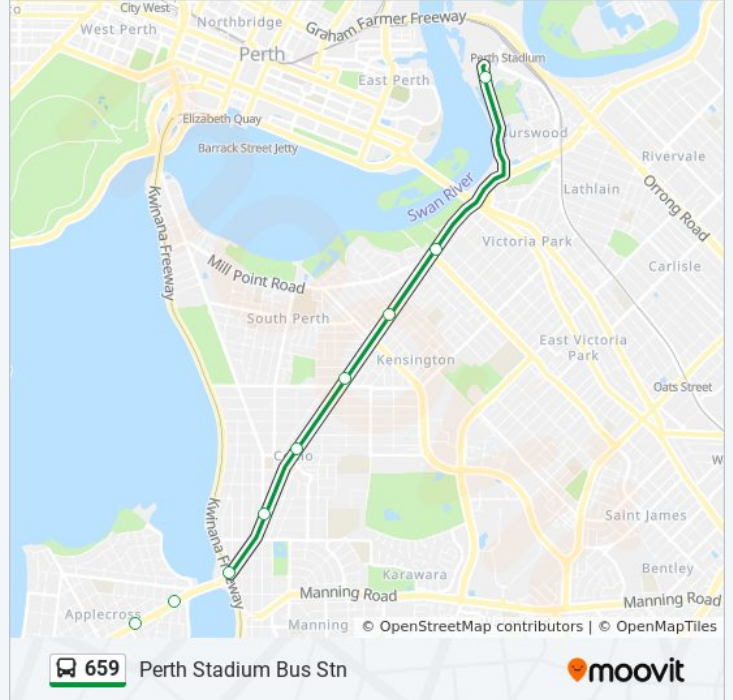

Use the Moovit App to find the closest 659 bus station near you and find out when is the next 659 bus arriving.

Direction: Fremantle Stn

20 stops

[VIEW LINE SCHEDULE](#)

- Perth Stadium Bus Stn
- Canning Hwy Before Gwenyfred Rd
- Canning Hwy Before Collins St
- Canning Hwy Before Birdwood Av
- Canning Hwy After Orchid Ln
- Canning Hwy Before Cale St
- Canning Bridge Stn
- Canning Hwy After Ogilvie Rd
- Canning Hwy After Sleat Rd
- Canning Hwy After Riseley St
- Canning Hwy After Collier St
- Canning Hwy After Doney St
- Canning Hwy After Rome Rd
- Canning Hwy After Prinsep Rd
- Canning Hwy After Hope Rd
- Canning Hwy After Mckimmie Rd
- Canning Hwy After Antony St
- Canning Hwy Before Council Pl
- Queen Victoria St - Fremantle Traffic Bridge
- Fremantle Stn

659 bus Info

Direction: Fremantle Stn

Stops: 20

Trip Duration: 40 min

Line Summary:

Direction: Perth Stadium Bus Stn

20 stops

[VIEW LINE SCHEDULE](#)

- Fremantle Stn
- Queen Victoria St - Fremantle Traffic Bridge
- Canning Hwy Before Preston Point Rd
- Canning Hwy Before Westbury Cr
- Canning Hwy Before Point Walter Rd
- Canning Hwy Before Waddell Rd
- Canning Hwy Before Prinsep Rd
- Canning Hwy After Ince Rd
- Canning Hwy Before Francis Rd
- Canning Hwy After Collier St
- Canning Hwy After Riseley St
- Canning Hwy Before Ullapool Rd
- Canning Hwy Before Kishorn Rd
- Canning Bridge Stn
- Canning Hwy After Cale St
- Canning Hwy After Thelma St
- Canning Hwy Before Norton St
- Canning Hwy After Collins St

659 bus Info

Direction: Perth Stadium Bus Stn

Stops: 20

Trip Duration: 18 min

Line Summary:

Canning Hwy After Berwick St

Perth Stadium Bus Stn

659 bus time schedules and route maps are available in an offline PDF at moovitapp.com. Use the [Moovit App](#) to see live bus times, train schedule or subway schedule, and step-by-step directions for all public transit in Perth.