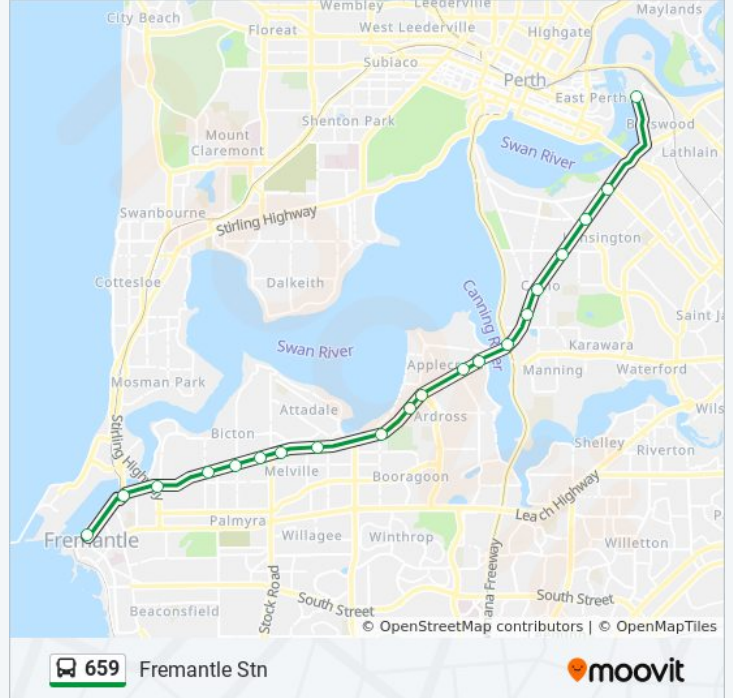

Use the Moovit App to find the closest 659 bus station near you and find out when is the next 659 bus arriving.

Direction: Fremantle Stn

20 stops

[VIEW LINE SCHEDULE](#)

- Perth Stadium Bus Stn
- Canning Hwy Before Gwenyfred Rd
- Canning Hwy Before Collins St
- Canning Hwy Before Birdwood Av
- Canning Hwy After Orchid Ln
- Canning Hwy Before Cale St
- Canning Bridge Stn
- Canning Hwy After Ogilvie Rd
- Canning Hwy After Sleat Rd
- Canning Hwy After Riseley St
- Canning Hwy After Collier St
- Canning Hwy After Doney St
- Canning Hwy After Rome Rd
- Canning Hwy After Prinsep Rd
- Canning Hwy After Hope Rd
- Canning Hwy After Mckimmie Rd
- Canning Hwy After Antony St
- Canning Hwy Before Council Pl
- Queen Victoria St - Fremantle Traffic Bridge
- Fremantle Stn

659 bus Time Schedule

Fremantle Stn Route Timetable:

Sunday	Not Operational
Monday	Not Operational
Tuesday	Not Operational
Wednesday	Not Operational
Thursday	Not Operational
Friday	6:55 PM - 7:35 PM
Saturday	Not Operational

659 bus Info

Direction: Fremantle Stn

Stops: 20

Trip Duration: 40 min

Line Summary:

Direction: Perth Stadium Bus Stn

20 stops

[VIEW LINE SCHEDULE](#)

- Fremantle Stn
- Queen Victoria St - Fremantle Traffic Bridge
- Canning Hwy Before Preston Point Rd
- Canning Hwy Before Westbury Cr
- Canning Hwy Before Point Walter Rd
- Canning Hwy Before Waddell Rd
- Canning Hwy Before Prinsep Rd
- Canning Hwy After Ince Rd
- Canning Hwy Before Francis Rd
- Canning Hwy After Collier St
- Canning Hwy After Riseley St
- Canning Hwy Before Ullapool Rd
- Canning Hwy Before Kishorn Rd
- Canning Bridge Stn
- Canning Hwy After Cale St
- Canning Hwy After Thelma St
- Canning Hwy Before Norton St
- Canning Hwy After Collins St