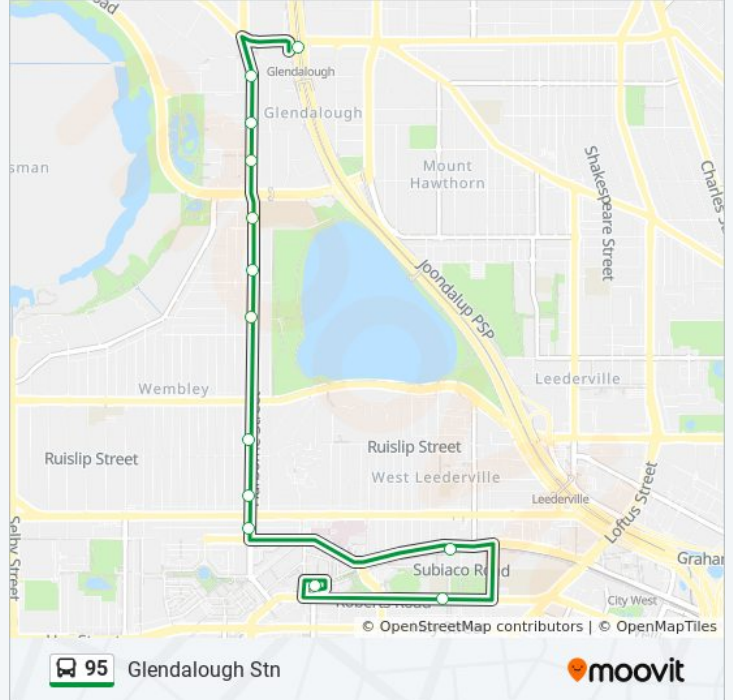

Use the Moovit App to find the closest 95 bus station near you and find out when is the next 95 bus arriving.

Direction: Bob Hawke College

12 stops

[VIEW LINE SCHEDULE](#)

- Glendalough Stn
- Harborne St Before Parkland Rd
- Harborne St Before Leeder St
- Harborne St Before Powis St
- Harborne St Before Dodd St
- Harborne St Before Rason St
- Harborne St Before Wise St
- Harborne St Before Ruislip St
- Harborne St Before Cambridge St
- Harborne St Before Salvado Rd
- Subiaco Stn
- Roberts Rd Bob Hawke College Stand 1

95 bus Info

Direction: Bob Hawke College

Stops: 12

Trip Duration: 26 min

Line Summary:

Direction: Glendalough Stn

13 stops

[VIEW LINE SCHEDULE](#)

- Subiaco Stn
- Roberts Rd Bob Hawke College Stand 1
- West Leederville Stn
- Harborne St After Salvado Rd
- Harborne St After Cambridge St
- Harborne St After Ruislip St
- Harborne St After Scaddan St
- Harborne St After Rason St
- Harborne St After Dodd Street
- Harborne St After Powis St
- Harborne St After Leeder Street
- Harborne St After Parkland Rd
- Glendalough Stn

95 bus Info

Direction: Glendalough Stn

Stops: 13

Trip Duration: 30 min

Line Summary:

95 bus time schedules and route maps are available in an offline PDF at moovitapp.com. Use the [Moovit App](#) to see live bus times, train schedule or subway schedule, and step-by-step directions for all public transit in Perth.