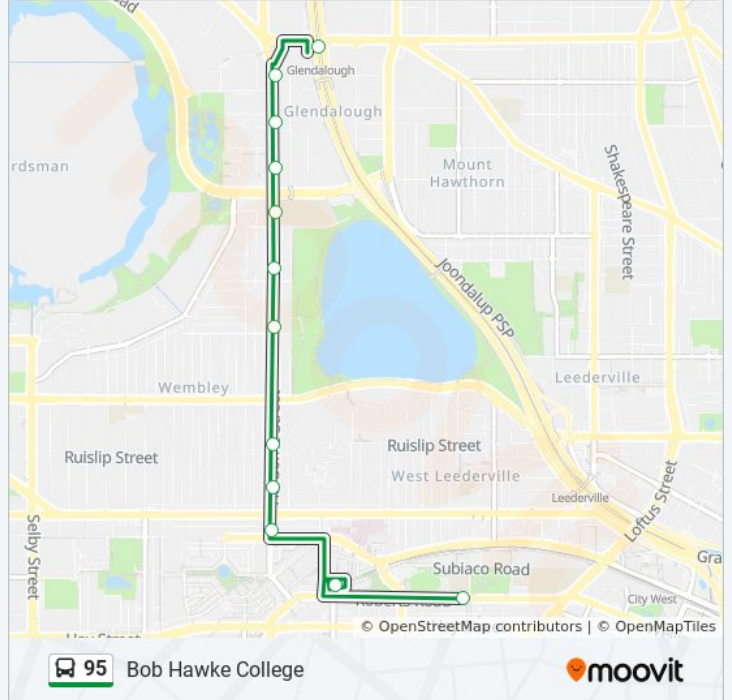

Glendalough Stn - Subiaco Square Rd Subiaco Stn

Get The App

The 95 bus line (Glendalough Stn - Subiaco Square Rd Subiaco Stn) has 2 routes. For regular weekdays, their operation hours are:

(1) Bob Hawke College: 8:05 AM - 8:15 AM(2) Glendalough Stn: 2:55 PM - 2:58 PM

Use the Moovit App to find the closest 95 bus station near you and find out when is the next 95 bus arriving.

Direction: Bob Hawke College

12 stops

[VIEW LINE SCHEDULE](#)

- Glendalough Stn
- Harborne St Before Parkland Rd
- Harborne St Before Leeder St
- Harborne St Before Powis St
- Harborne St Before Dodd St
- Harborne St Before Rason St
- Harborne St Before Wise St
- Harborne St Before Ruislip St
- Harborne St Before Cambridge St
- Harborne St Before Salvado Rd
- Subiaco Stn
- Roberts Rd Bob Hawke College Stand 1

95 bus Info

Direction: Bob Hawke College

Stops: 12

Trip Duration: 26 min

Line Summary:

Direction: Glendalough Stn

13 stops

[VIEW LINE SCHEDULE](#)

- Subiaco Stn
- Roberts Rd Bob Hawke College Stand 1
- West Leederville Stn
- Harborne St After Salvado Rd
- Harborne St After Cambridge St
- Harborne St After Ruislip St
- Harborne St After Scaddan St
- Harborne St After Rason St
- Harborne St After Dodd Street
- Harborne St After Powis St
- Harborne St After Leeder Street
- Harborne St After Parkland Rd
- Glendalough Stn