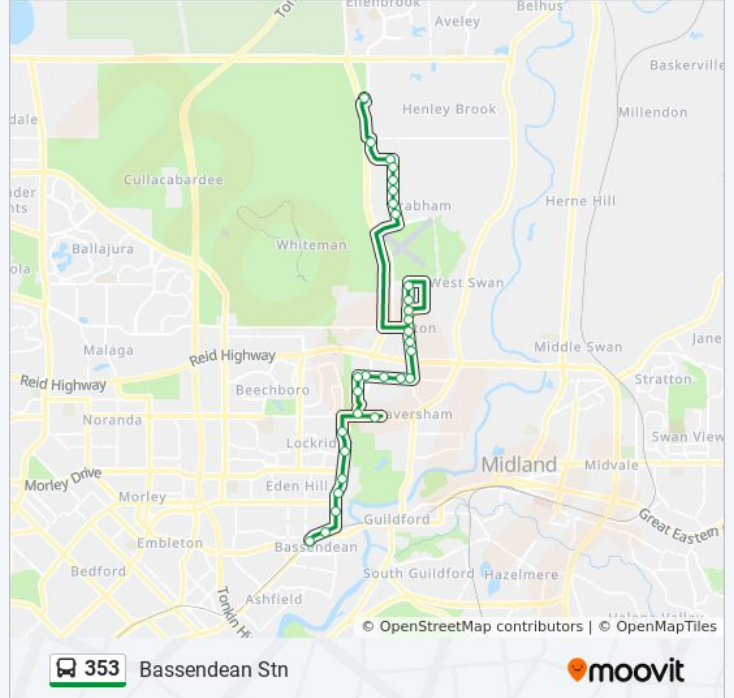

### Direction: Bassendean Stn

33 stops

[VIEW LINE SCHEDULE](#)

- Main St Before Tome Wy
- Henley Brook Bus Stn
- Park St After Starflower St
- Partridge St After Park St
- Partridge St After Heisler Bvd
- Partridge St After Tiergarten Rd
- Partridge St After Dodgers St
- Partridge St After Perlis Rd
- Everglades Av After Woollcott Av
- Everglades Av After Boom Rd
- Youle-Dean Rd After Marvel Ent
- Harrow St After Isoodon St
- Arthur St After Harrow St
- Arthur St After Platinum Rd
- Arthur St After Cranleigh St
- Arthur St After Olivina Pwy
- Arthur St After Dayton Bvd
- Arthur St After Floribunda Gate
- Arthur St Before Victoria Rd
- Suffolk St After Arthur St
- Suffolk St Before Colorino Av

### 353 bus Info

**Direction:** Bassendean Stn

**Stops:** 33

**Trip Duration:** 26 min

**Line Summary:**

Suffolk St Before Kerner Av  
 Patricia St After Carignan Av  
 Bennett St Before Patricia St  
 Bennett St After Simla Pl  
 Bennett St Before Benara Rd  
 Lord St After Thorley Wy  
 Lord St After Harper St  
 Lord St After Gallagher St  
 Lord St Before Bradshaw St  
 Lord St Before Success Rd  
 Railway Pde After Fourth Av  
 Bassendean Stn

**Direction: Ellenbrook Secondary College**

34 stops

[VIEW LINE SCHEDULE](#)

Bassendean Stn  
 Railway Pde After Third Av  
 Lord St After Success Rd  
 Lord St After Bradshaw St  
 Lord St After Mary Cr  
 Lord St After Rosher Rd  
 Lord St After Grimrey Rd  
 Bennett St After Benara Rd  
 Bennett St After Benara Rd  
 Bennett St Before Simla Pl  
 Bennett St Before Patricia St  
 Patricia St After Coonawarra Dr  
 Suffolk St After Kerner Av  
 Suffolk St Before Colorino Av  
 Suffolk St Before Arthur St  
 Arthur St After Grandis Rd  
 Arthur St Before Floribunda Gate

**353 bus Info**

**Direction:** Ellenbrook Secondary College

**Stops:** 34

**Trip Duration:** 39 min

**Line Summary:**

 [353 bus Line Map](#)

Arthur St After St Leonards Bvd

Arthur St After Chinook Dr