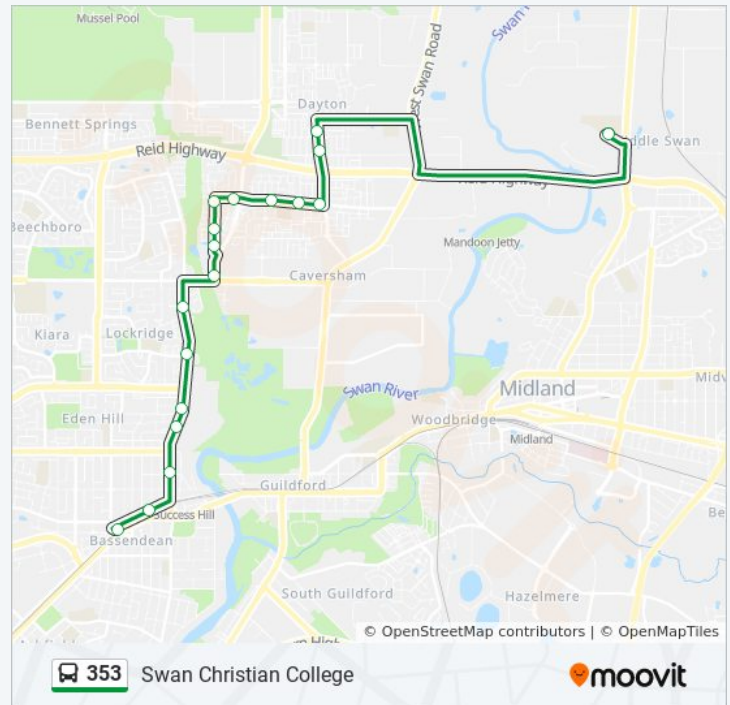

### Direction: Bassendean Stn

33 stops

[VIEW LINE SCHEDULE](#)

- Main St Before Tome Wy
- Henley Brook Bus Stn
- Park St After Starflower St
- Partridge St After Park St
- Partridge St After Heisler Bvd
- Partridge St After Tiergarten Rd
- Partridge St After Dodgers St
- Partridge St After Perlis Rd
- Everglades Av After Woollcott Av
- Everglades Av After Boom Rd
- Youle-Dean Rd After Marvel Ent
- Harrow St After Isoodon St
- Arthur St After Harrow St
- Arthur St After Platinum Rd
- Arthur St After Cranleigh St
- Arthur St After Olivina Pwy
- Arthur St After Dayton Bvd
- Arthur St After Floribunda Gate
- Arthur St Before Victoria Rd
- Suffolk St After Arthur St
- Suffolk St Before Colorino Av

**353 bus Info**

Bennett St After Benara Rd

Bennett St Before Simla Pl

Bennett St Before Patricia St

Patricia St After Coonawarra Dr

Suffolk St After Kerner Av

Suffolk St Before Colorino Av

Suffolk St Before Arthur St

Arthur St After Grandis Rd

Arthur St Before Floribunda Gate

School Access Rd Swan Christian College Stand  
2

**Direction:** Swan Christian College

**Stops:** 18

**Trip Duration:** 29 min

**Line Summary:**

353 bus time schedules and route maps are available in an offline PDF at [moovitapp.com](https://moovitapp.com). Use the [Moovit App](#) to see live bus times, train schedule or subway schedule, and step-by-step directions for all public transit in Perth.