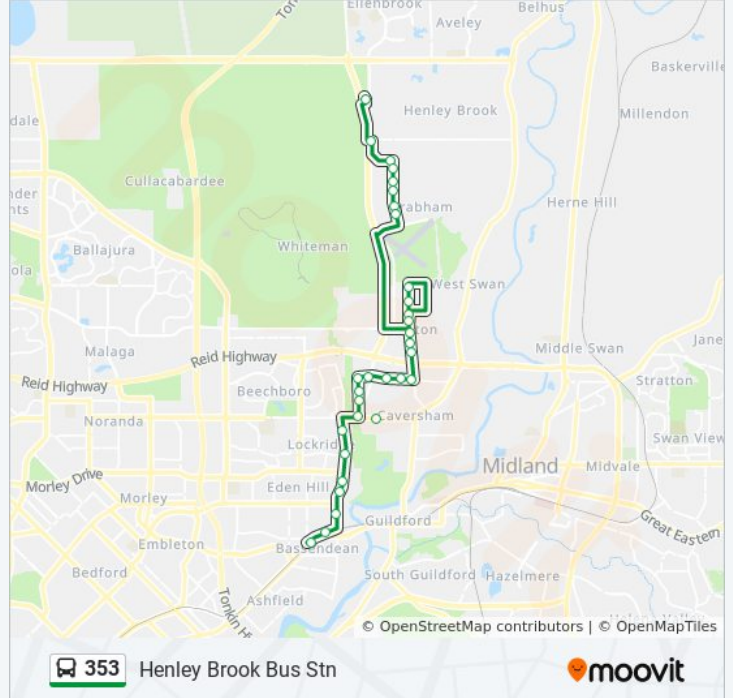

### Direction: Bassendean Stn

33 stops

[VIEW LINE SCHEDULE](#)

- Main St Before Tome Wy
- Henley Brook Bus Stn
- Park St After Starflower St
- Partridge St After Park St
- Partridge St After Heisler Bvd
- Partridge St After Tiergarten Rd
- Partridge St After Dodgers St
- Partridge St After Perlis Rd
- Everglades Av After Woollcott Av
- Everglades Av After Boom Rd
- Youle-Dean Rd After Marvel Ent
- Harrow St After Isoodon St
- Arthur St After Harrow St
- Arthur St After Platinum Rd
- Arthur St After Cranleigh St
- Arthur St After Olivina Pwy
- Arthur St After Dayton Bvd
- Arthur St After Floribunda Gate
- Arthur St Before Victoria Rd
- Suffolk St After Arthur St
- Suffolk St Before Colorino Av

### 353 bus Info

**Direction:** Henley Brook Bus Stn

**Stops:** 33

**Trip Duration:** 30 min

**Line Summary:**

Suffolk St After Kerner Av  
 Suffolk St Before Colorino Av  
 Suffolk St Before Arthur St  
 Arthur St After Grandis Rd  
 Arthur St Before Floribunda Gate  
 Arthur St After St Leonards Bvd  
 Arthur St After Chinook Dr  
 Arthur St Before Cranleigh St  
 Arthur St Before Platinum Rd  
 Arthur St Before Harrow St  
 Harrow St Before Isoodon St  
 Youle-Dean Rd After Mayfield Rd  
 Everglades Av Before Nuytsia Wy  
 Everglades Av Before Gloucester App  
 Partridge St After Elsey Rd  
 Partridge St After Kasanka Av  
 Partridge St After Balboa Prom  
 Partridge St After Livonia St  
 Partridge St Before Park St  
 Park St Before Park St  
 Henley Brook Bus Stn

Arthur St After Grandis Rd

Arthur St Before Floribunda Gate

School Access Rd Swan Christian College Stand  
2

**Direction:** Swan Christian College

**Stops:** 18

**Trip Duration:** 29 min

**Line Summary:**

353 bus time schedules and route maps are available in an offline PDF at [moovitapp.com](https://moovitapp.com). Use the [Moovit App](#) to see live bus times, train schedule or subway schedule, and step-by-step directions for all public transit in Perth.