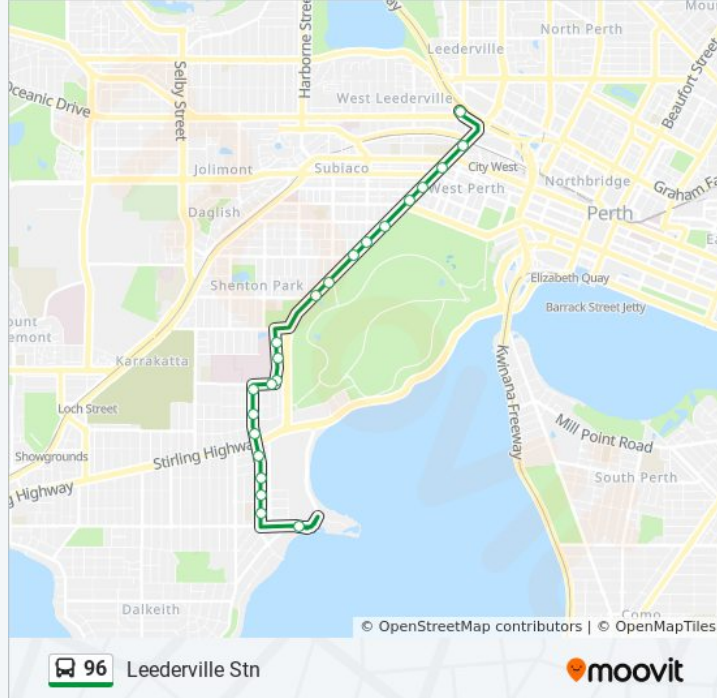

Direction: Leederville Stn

22 stops

[VIEW LINE SCHEDULE](#)

- Hackett Dr After Parkway
- Broadway Caporn Street Cat Id 124
- Broadway Broadway Fair North Cat Id 125
- Broadway Edward Street Cat Id 126
- Broadway Cooper Street Cat Id 127
- Hampden Rd Hampden Road South Cat Id 128
- Hampden Rd Karella Street Cat Id 129
- Hampden Rd Hampden Road North Cat Id 130
- Monash Av Monash Avenue Cat Id 131
- Hospital Av Perth Children's Hospital Cat Id 132
- Hospital Av Qeii Medical Centre Cat Id 133
- Hospital Av Hospital Avenue North Cat Id 134
- Thomas St Onslow Road Cat Id 135
- Thomas St Rokeby Road Cat Id 136

96 bus Info

Direction: Leederville Stn

Stops: 22

Trip Duration: 23 min

Line Summary:

Thomas St Nicholson Road Cat Id 137
 Thomas St Heytesbury Road Cat Id 138
 Thomas St Hamersley Road Cat Id 139
 Thomas St After Bagot Rd
 Thomas St After Barker Rd
 Thomas St After Hay St
 Thomas St Before Subiaco Rd
 Bus Access Rd Stand 2

Direction: Leederville Stn

14 stops

[VIEW LINE SCHEDULE](#)

Nangar St After Flinders St
 Wanneroo Rd Before London St
 Wanneroo Rd - Dog Swamp Shopping Ctr
 Green St Before London
 London St After Green St
 London St After Ellesmere St
 London St After Gill St
 London St After Hobart St
 Loftus St After Anzac Rd
 Loftus St After Chamberlain St
 Loftus St Before Austen St
 Loftus St After Thompson St
 Loftus St After Emmerson St
 Bus Access Rd Stand 2

96 bus Info

Direction: Leederville Stn

Stops: 14

Trip Duration: 25 min

Line Summary:

Direction: Qeii Medical Ctr

13 stops

[VIEW LINE SCHEDULE](#)