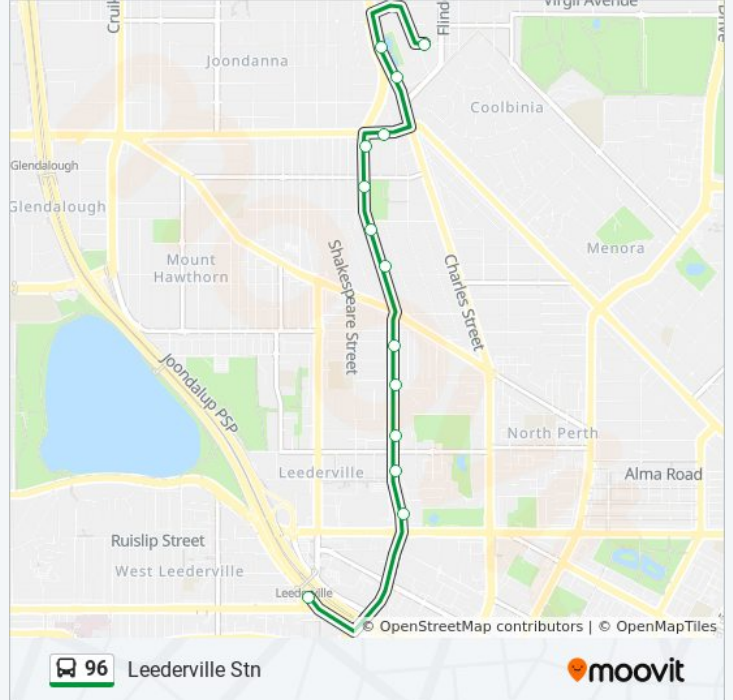

96 bus Info

Direction: Crawley
Stops: 36
Trip Duration: 22 min
Line Summary:

- Thomas St Nicholson Road Cat Id 111
- Thomas St Rokeby Road Cat Id 112
- Thomas St Onslow Road Cat Id 113
- Hospital Av Hospital Avenue North Cat Id 114
- Hospital Av Qeii Medical Centre Cat Id 115
- Hospital Av Perth Children's Hospital Cat Id 116
- Monash Av Monash Avenue Cat Id 117
- Hampden Rd Hampden Road North Cat Id 118
- Hampden Rd Karella Street Cat Id 119
- Hampden Rd Hampden Road South Cat Id 120
- Broadway After Cooper St
- Broadway After Edward St
- Broadway Before Myers St
- Broadway Before Caporn St
- Hackett Dr After Parkway

96 bus Info

Direction: Leederville Stn

Stops: 22

Trip Duration: 23 min

Line Summary:

Thomas St Nicholson Road Cat Id 137
 Thomas St Heytesbury Road Cat Id 138
 Thomas St Hamersley Road Cat Id 139
 Thomas St After Bagot Rd
 Thomas St After Barker Rd
 Thomas St After Hay St
 Thomas St Before Subiaco Rd
 Bus Access Rd Stand 2

Direction: Leederville Stn

14 stops

[VIEW LINE SCHEDULE](#)

Nangar St After Flinders St
 Wanneroo Rd Before London St
 Wanneroo Rd - Dog Swamp Shopping Ctr
 Green St Before London
 London St After Green St
 London St After Ellesmere St
 London St After Gill St
 London St After Hobart St
 Loftus St After Anzac Rd
 Loftus St After Chamberlain St
 Loftus St Before Austen St
 Loftus St After Thompson St
 Loftus St After Emmerson St
 Bus Access Rd Stand 2

96 bus Info

Direction: Leederville Stn

Stops: 14

Trip Duration: 25 min

Line Summary:

Direction: Qeii Medical Ctr

13 stops

[VIEW LINE SCHEDULE](#)