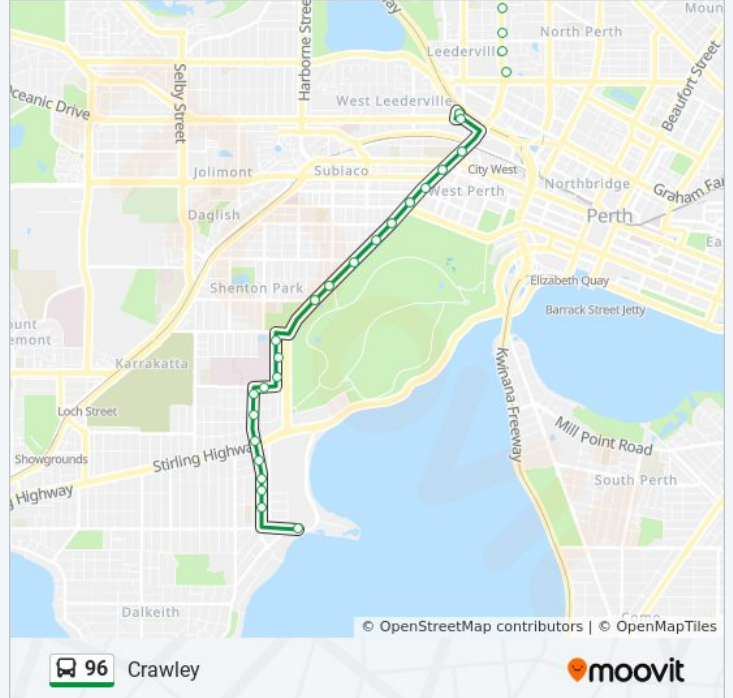

Use the Moovit App to find the closest 96 bus station near you and find out when is the next 96 bus arriving.

Direction: Crawley
 36 stops
[VIEW LINE SCHEDULE](#)

- Nangar St After Flinders St
- Wanneroo Rd Before London St
- Wanneroo Rd - Dog Swamp Shopping Ctr
- Green St Before London
- London St After Green St
- London St After Ellesmere St
- London St After Gill St
- London St After Hobart St
- Loftus St After Anzac Rd
- Loftus St After Chamberlain St
- Loftus St Before Austen St
- Loftus St After Thompson St
- Loftus St After Emmerson St
- Bus Access Rd Stand 2
- Cambridge St After Southport St
- Thomas St After Arthur St
- Thomas St After Murray St
- Thomas St After Richardson St
- Thomas St After Rheola St
- Thomas St Hamersley Road Cat Id 109
- Thomas St Heytesbury Road Cat Id 110

96 bus Info

Direction: Crawley
Stops: 36
Trip Duration: 22 min
Line Summary:

- Thomas St Nicholson Road Cat Id 111
- Thomas St Rokeby Road Cat Id 112
- Thomas St Onslow Road Cat Id 113
- Hospital Av Hospital Avenue North Cat Id 114
- Hospital Av Qeii Medical Centre Cat Id 115
- Hospital Av Perth Children's Hospital Cat Id 116
- Monash Av Monash Avenue Cat Id 117
- Hampden Rd Hampden Road North Cat Id 118
- Hampden Rd Karella Street Cat Id 119
- Hampden Rd Hampden Road South Cat Id 120
- Broadway After Cooper St
- Broadway After Edward St
- Broadway Before Myers St
- Broadway Before Caporn St
- Hackett Dr After Parkway