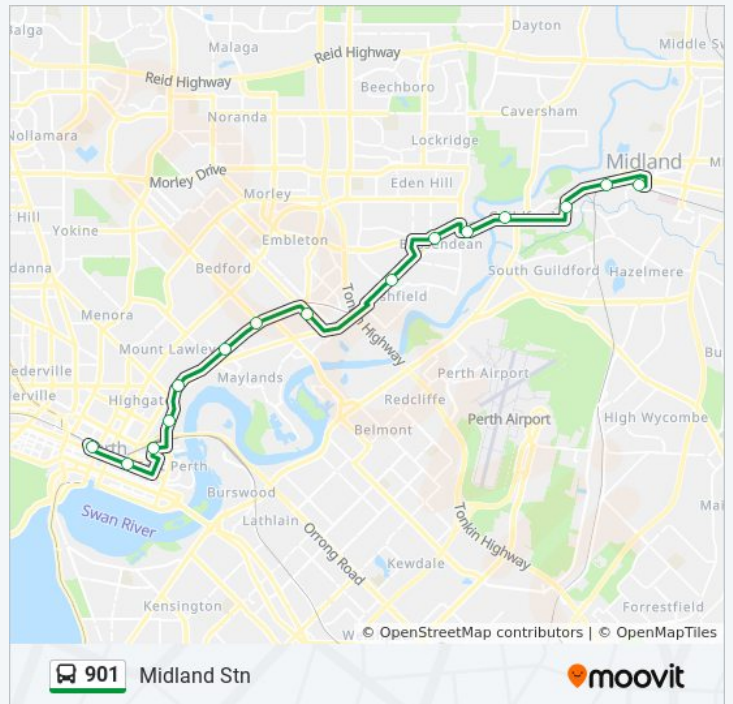

12:02 AM - 11:40 PM

Saturday

12:10 AM - 11:55 PM

901 bus Info

Direction: Midland Stn

Stops: 16

Trip Duration: 41 min

Line Summary:

Direction: Perth Busport

16 stops

[VIEW LINE SCHEDULE](#)

Midland Stn

Woodbridge Stn

East St After Turton St

Guildford Stn

Guildford Rd Success Hill Stn

Direction: Perth Busport

Stops: 16

Trip Duration: 42 min

Line Summary:

East Perth Stn

Fielder St Claisebrook Stn

Wellington St Royal Perth Hospital Cat Id 56

Wellington St Perth Stn Westbound

Perth Busport

Direction: Wellington St / Forrest Pl

15 stops

[VIEW LINE SCHEDULE](#)

Midland Stn

Woodbridge Stn

East St After Turton St

Guildford Stn