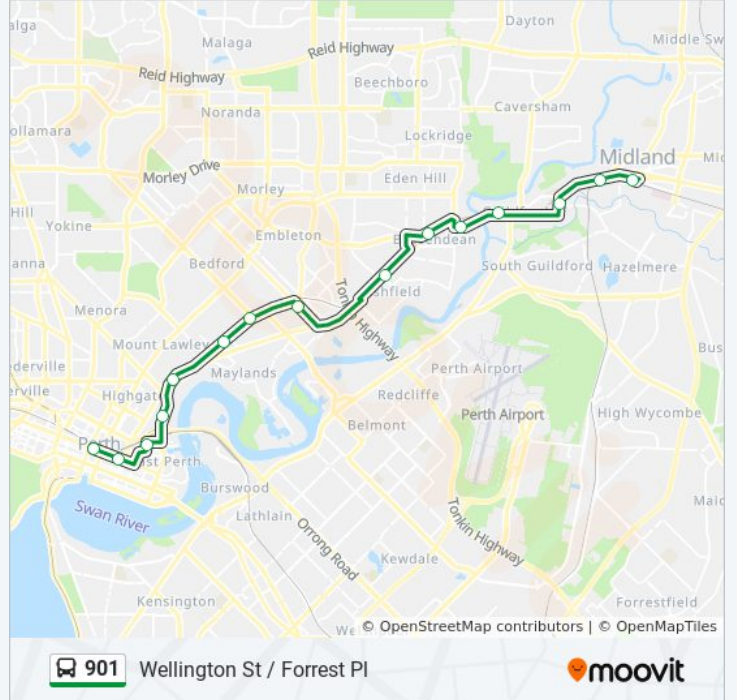

Direction: Perth Busport

Stops: 16

Trip Duration: 42 min

Line Summary:

East Perth Stn

Fielder St Claisebrook Stn

Wellington St Royal Perth Hospital Cat Id 56

Wellington St Perth Stn Westbound

Perth Busport

Direction: Wellington St / Forrest Pl

15 stops

[VIEW LINE SCHEDULE](#)

Midland Stn

Woodbridge Stn

East St After Turton St

Guildford Stn

Fielder St Claisebrook Stn

Wellington St Royal Perth Hospital Cat Id 56

Wellington St Perth Stn Westbound

901 bus Time Schedule

Wellington St / Forrest Pl Route Timetable:

Sunday	11:44 PM
Monday	12:14 AM - 11:44 PM
Tuesday	12:14 AM
Wednesday	Not Operational
Thursday	Not Operational
Friday	12:14 AM - 11:44 PM
Saturday	12:14 AM

901 bus Info

Direction: Wellington St / Forrest Pl

Stops: 15

Trip Duration: 41 min

Line Summary:

901 bus time schedules and route maps are available in an offline PDF at moovitapp.com. Use the [Moovit App](#) to see live bus times, train schedule or subway schedule, and step-by-step directions for all public transit in Perth.