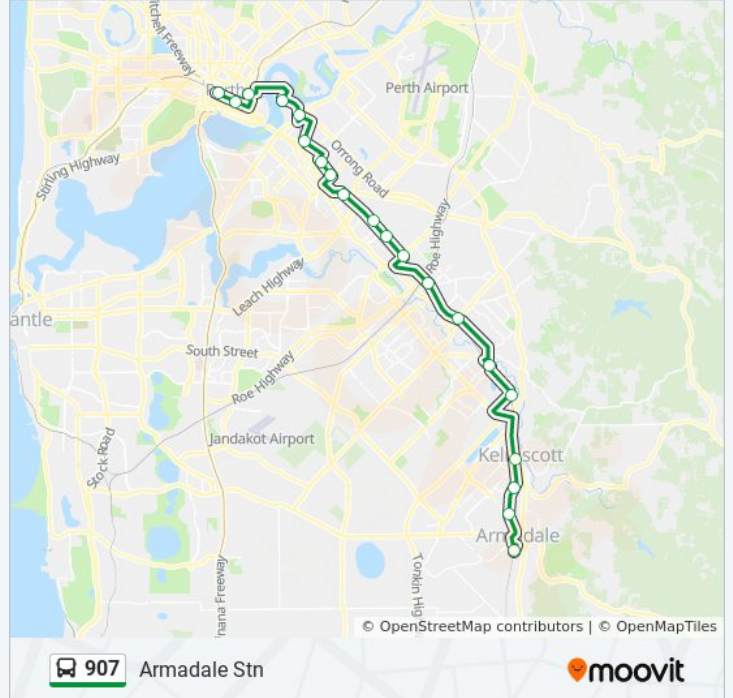

Direction: Armadale Stn

16 stops

[VIEW LINE SCHEDULE](#)

- Perth Busport
- Wellington St Perth Stn Eastbound
- Wellington St Royal Perth Hospital Cat Id 69
- Wellington St Wellington Square Cat Id 71
- Causeway Bus Stn
- Shepperton Rd Before Oats St
- Cannington Stn
- Beckenham Stn
- Albany Hwy Before Apperley St
- Albany Hwy Before Kelvin Rd
- Gosnells Stn
- Seaforth Stn
- Kelmscott Stn
- Challis Stn
- Sherwood Stn
- Armadale Stn

907 bus Time Schedule

Armadale Stn Route Timetable:

Sunday	12:01 AM - 11:56 PM
Monday	12:16 AM - 11:56 PM
Tuesday	12:16 AM - 11:41 PM
Wednesday	12:01 AM - 11:41 PM
Thursday	12:01 AM - 11:41 PM
Friday	12:01 AM - 11:56 PM
Saturday	12:16 AM - 11:41 PM

907 bus Info

Direction: Armadale Stn

Stops: 16

Trip Duration: 71 min

Line Summary:

Direction: Perth Busport

16 stops

[VIEW LINE SCHEDULE](#)

907 bus Info

Direction: Perth Stn
Stops: 15
Trip Duration: 76 min
Line Summary:

 [907 bus Line Map](#)