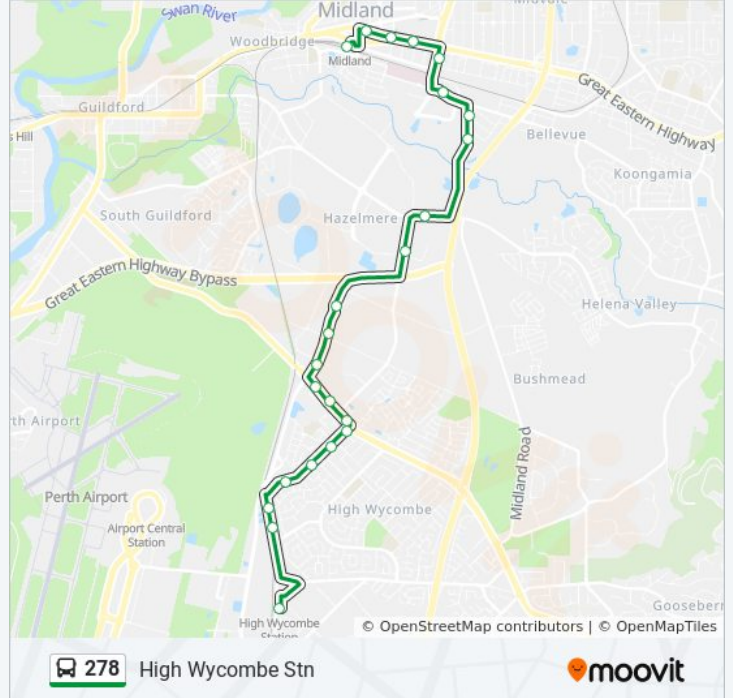

Direction: High Wycombe Stn

25 stops

[VIEW LINE SCHEDULE](#)

- School Access Rd Swan Christian College Stand 2
- Muriel St La Salle College S4
- Midland Stn
- Great Eastern Hwy Before Tuohy L
- Great Eastern Hwy Before Cale St
- Great Eastern Hwy Before Sayer St
- Lloyd St After Great Eastern Hwy
- Clayton St After Lloyd St
- Military Rd Before Wells St
- Military Rd Before Oliver St
- Bushmead Rd Before Stirling Cr
- Stirling Cr Before Lakes Rd
- Abernethy Rd Before Yagine Cl
- Abernethy Rd Befoe Adelaide St
- Abernethy Rd After Lewis Rd
- Kalamunda Rd After Abernethy Rd
- Kalamunda Rd Before Stirling Cr
- Kalamunda Rd After Stirling Cr
- Wittenoom Rd After Kalamunda Rd
- Wittenoom Rd After Hamilton Rd
- Wittenoom Rd After Macao Rd

278 bus Info

Direction: High Wycombe Stn

Stops: 25

Trip Duration: 24 min

Line Summary:

Wittenoom Rd After Tate Rd
 Dundas Rd After Musk Ct
 Dundas Rd Before Kapok Ct
 High Wycombe Stn

Direction: Midland Stn

23 stops

[VIEW LINE SCHEDULE](#)

High Wycombe Stn
 Dundas Rd After Kapok Ct
 Dundas Rd After Musk Ct
 Wittenoom Rd After Dundas Rd
 Wittenoom Rd After Worrell Av
 Wittenoom Rd After Munday Rd
 Wittenoom Rd Before Kalamunda Rd
 Kalamunda Rd After Fernan Rd
 Kalamunda Rd After Chullwyne Mews
 Kalamunda Rd Before Abernethy Rd
 Abernethy Rd Before Lewisrd
 Abernethy Rd After Brinsmead Rd
 Abernethy Rd After Ulm Pl
 Stirling Cr After Lakes Rd
 Bushmead Rd After Stirling Cr
 Military Rd After Oliver St
 Military Rd After Wells St
 Clayton St Before Lloyd St

278 bus Info

Direction: Swan Christian College

Stops: 25

Trip Duration: 43 min

Line Summary:

Great Eastern Hwy Before Sayer St

Victoria St After Padbury Tce

Victoria St Before Marion St