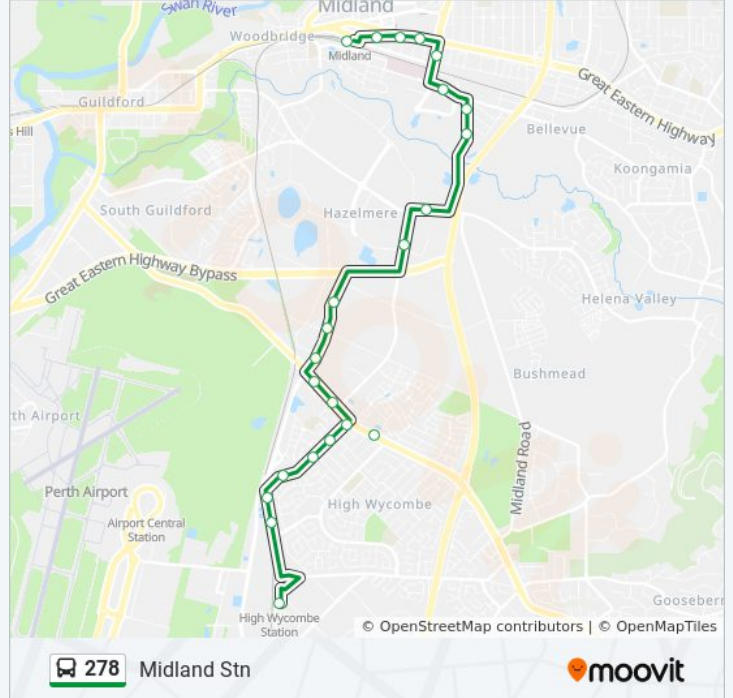

278 bus Info

Direction: High Wycombe Stn

Stops: 25

Trip Duration: 24 min

Line Summary:

Wittenoom Rd After Tate Rd
 Dundas Rd After Musk Ct
 Dundas Rd Before Kapok Ct
 High Wycombe Stn

Direction: Midland Stn

278 bus Info

Direction: Midland Stn

Stops: 23

Trip Duration: 22 min

Line Summary:

Lloyd St Before Great Eastern Hwy
 Great Eastern Hwy Before Sayer St
 Victoria St After Padbury Tce
 Victoria St Before Marion St
 Midland Stn

Direction: Swan Christian College

25 stops

[VIEW LINE SCHEDULE](#)

High Wycombe Stn
 Dundas Rd After Kapok Ct
 Dundas Rd After Musk Ct
 Wittenoom Rd After Dundas Rd
 Wittenoom Rd After Worrell Av
 Wittenoom Rd After Munday Rd
 Wittenoom Rd Before Kalamunda Rd
 Kalamunda Rd After Chullwyne Mews
 Kalamunda Rd Before Abernethy Rd
 Abernethy Rd Before Lewisrd
 Abernethy Rd After Brinsmead Rd
 Abernethy Rd After Ulm Pl
 Stirling Cr After Lakes Rd
 Bushmead Rd After Stirling Cr
 Military Rd After Oliver St
 Military Rd After Wells St
 Clayton St Before Lloyd St
 Lloyd St Before Great Eastern Hwy

278 bus Info

Direction: Swan Christian College

Stops: 25

Trip Duration: 43 min

Line Summary:

Great Eastern Hwy Before Sayer St

Victoria St After Padbury Tce

Victoria St Before Marion St