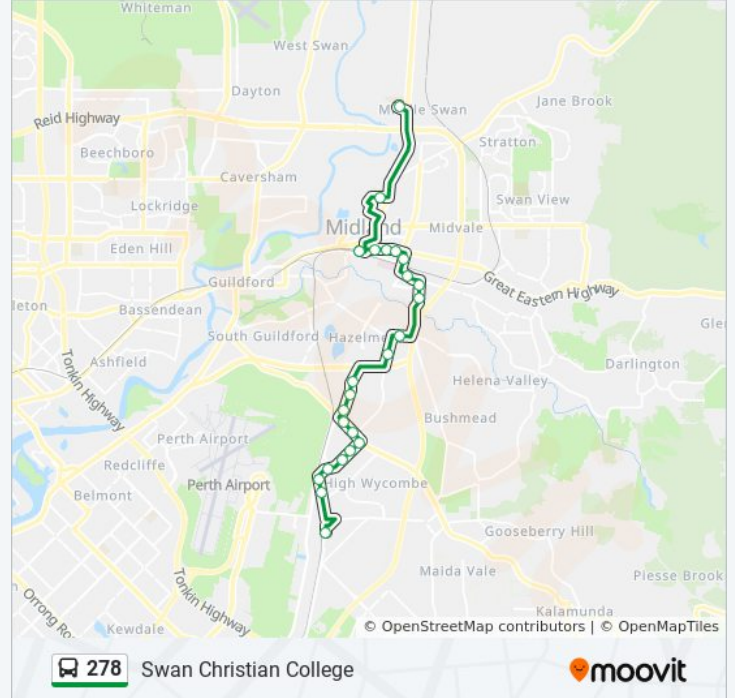

Great Eastern Hwy Before Sayer St

Victoria St After Padbury Tce

Victoria St Before Marion St

Midland Stn

Midland Stn

Muriel St La Salle College S4

School Access Rd Swan Christian College Stand 2

278 bus time schedules and route maps are available in an offline PDF at moovitapp.com. Use the [Moovit App](#) to see live bus times, train schedule or subway schedule, and step-by-step directions for all public transit in Perth.

[About Moovit](#) · [MaaS Solutions](#) · [Supported Countries](#) · [Mooviter Community](#)

© 2024 Moovit - All Rights Reserved

Check Live Arrival Times