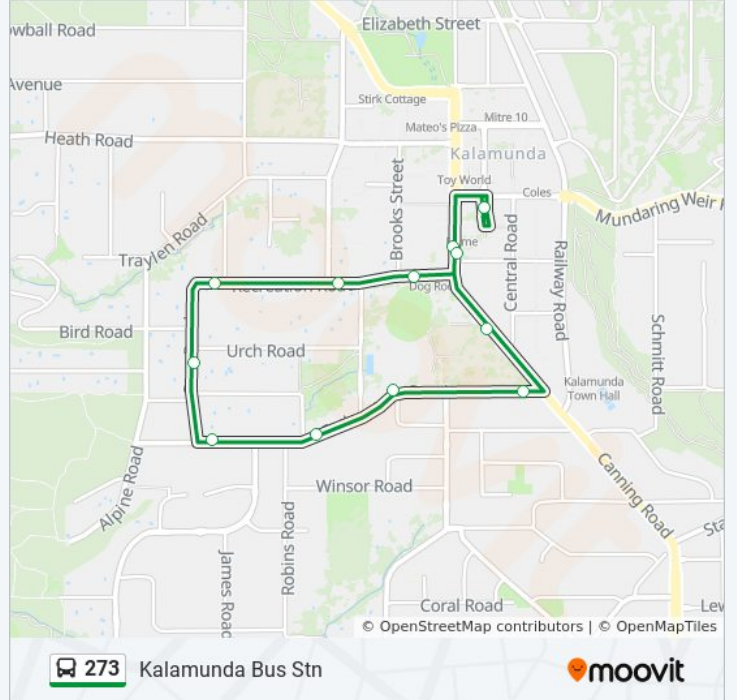

273

Kalamunda Bus Stn

Get The App

The 273 bus line Kalamunda Bus Stn has one route. For regular weekdays, their operation hours are:

(1) Kalamunda Bus Stn: 10:07 AM - 4:14 PM

Use the Moovit App to find the closest 273 bus station near you and find out when is the next 273 bus arriving.

**Direction: Kalamunda Bus Stn**

13 stops

[VIEW LINE SCHEDULE](#)

- Kalamunda Bus Stn
- Canning Rd Before Burt St
- Recreation Rd After Canning Rd
- Recreation Rd After Mcrae Rd
- Recreation Rd After Robert Rd
- Peet Rd After Urch Rd
- Cotherstone Rd After Peet Rd
- Cotherstone Rd After Andrew St
- Cotherstone Rd Before Kirkdale Rd
- Cotherstone Rd Kalamunda Shs Stand 1
- Canning Rd After Central Rd
- Canning Rd After Recreation Rd
- Kalamunda Bus Stn

**273 bus Time Schedule**

Kalamunda Bus Stn Route Timetable:

Sunday	10:07 AM - 4:14 PM
Monday	10:07 AM - 4:14 PM
Tuesday	6:41 AM - 6:31 PM
Wednesday	6:41 AM - 6:31 PM
Thursday	6:41 AM - 6:31 PM
Friday	10:07 AM - 4:14 PM
Saturday	8:08 AM - 6:14 PM

**273 bus Info**

**Direction:** Kalamunda Bus Stn

**Stops:** 13

**Trip Duration:** 8 min

**Line Summary:**

273 bus time schedules and route maps are available in an offline PDF at [moovitapp.com](https://moovitapp.com). Use the [Moovit App](#) to see live bus times, train schedule or subway schedule, and step-by-step directions for all public transit in Perth.