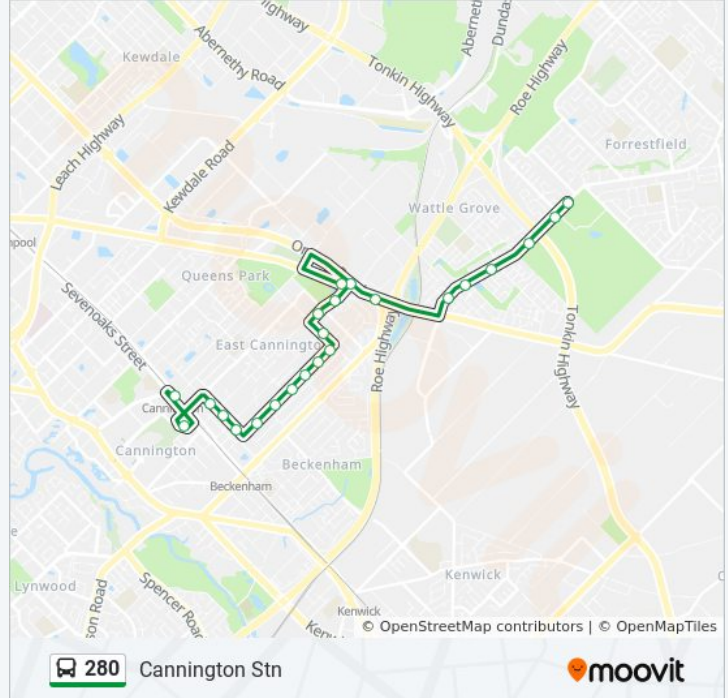

Grose Av Before Carousel Rd - High Wycombe Stn

Get The App

The 280 bus line (Grose Av Before Carousel Rd - High Wycombe Stn) has 3 routes. For regular weekdays, their operation hours are:

(1) Cannington Stn: 5:08 AM - 5:30 AM(2) Carousel Shop Ctr / Grose Av: 7:18 AM - 7:07 PM(3) High Wycombe Stn: 7:48 AM - 7:48 PM

Use the Moovit App to find the closest 280 bus station near you and find out when is the next 280 bus arriving.

Direction: Cannington Stn

22 stops

[VIEW LINE SCHEDULE](#)

- Hale Rd After Cypress Rd
- Hale Rd After Morrison Rd
- Hale Rd After Hardey Rd East
- Hale Rd After Arthur Rd
- Hale Rd Before Sheffield Rd
- Hale Rd After Sheffield Rd
- Orrong Rd After Roe Hwy
- Orrong Rd After Felspar St
- Welshpool Rd Before Station St
- Station St After Welshpool Rd
- Station St After Luyer Av
- Elizabeth St After Crawford St
- Lacey St After Elizabeth St
- Lacey St Before Terek Way
- Lacey St Before Diamond St
- Lacey St After Diamond St
- Lacey St Before North St
- Lacey St After North St
- Renou St After Lacey St
- Renou St Before Station St
- Renou St Before Gerard St

280 bus Info

Direction: Cannington Stn

Stops: 22

Trip Duration: 20 min

Line Summary:

Direction: Carousel Shop Ctr / Grose Av

44 stops

[VIEW LINE SCHEDULE](#)

280 bus Info

Direction: Carousel Shop Ctr / Grose Av

Stops: 44

Trip Duration: 38 min

Line Summary:

Hale Rd After Cypress Rd

Hale Rd After Morrison Rd

Hale Rd After Hardey Rd East