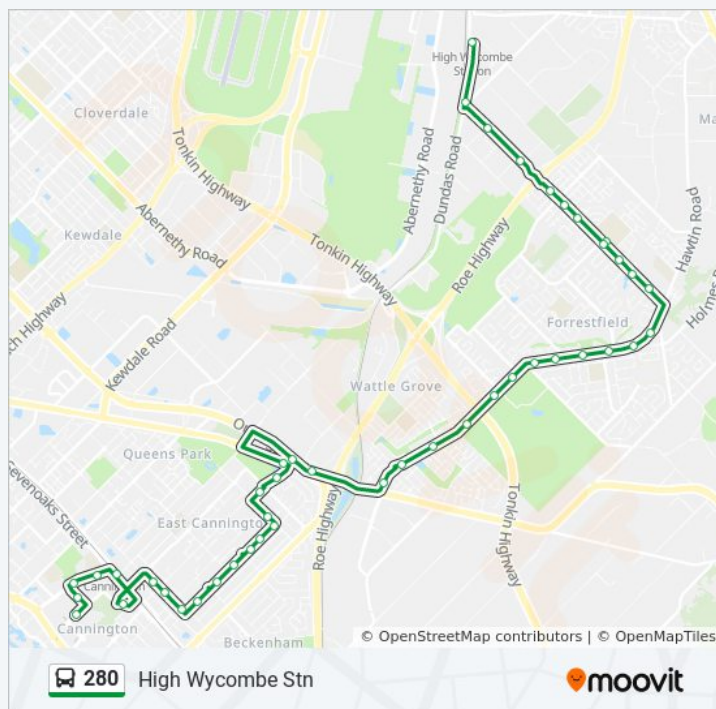

280 bus Info

Direction: Cannington Stn

Stops: 22

Trip Duration: 20 min

Line Summary:

Direction: Carousel Shop Ctr / Grose Av

44 stops

[VIEW LINE SCHEDULE](#)

Hale Rd Before Dawson Av

Hale Rd After Albizia Cl

Hale Rd - Forrestfield Shop Ctr

Hale Rd After Morris Dr

Hale Rd Before Stringybark Dr

Berkshire Rd After Passiflora Dr

Berkshire Rd Waldrige Lodge Aged Peoples Home

Berkshire Rd Before Berberis Wy

School Rd Darling Range Sports College Stand 3

Friday

7:48 AM - 7:48 PM

Saturday

6:51 AM - 7:48 PM

280 bus Info

Direction: High Wycombe Stn

Stops: 43

Trip Duration: 35 min

Line Summary:

Berkshire Rd Before Bougainvillea Av

Berkshire Rd Before Ilex Wy

Berkshire Rd Before Dawson Av

Berkshire Rd Before Roe Hwy

Berkshire Rd Before Harrison Rd