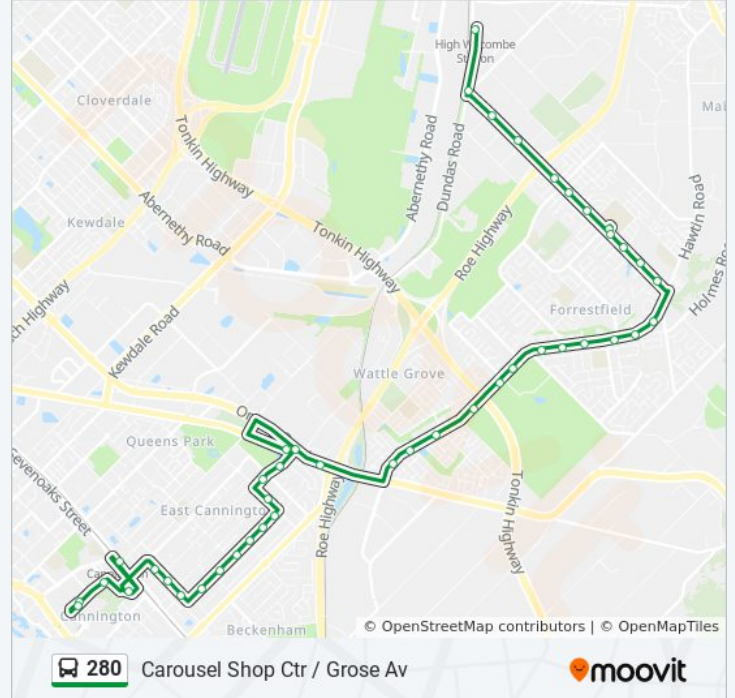

280 bus Info

Direction: Carousel Shop Ctr / Grose Av

Stops: 44

Trip Duration: 38 min

Line Summary:

Hale Rd After Cypress Rd

Hale Rd After Morrison Rd

Hale Rd After Hardey Rd East

Hale Rd After Arthur Rd

Hale Rd Before Sheffield Rd

Hale Rd After Sheffield Rd

Orrong Rd After Roe Hwy

Orrong Rd After Felspar St

Welshpool Rd Before Station St

Station St After Welshpool Rd

Station St After Luyer Av

Renou St Before Station St

Renou St Before Gerard St

Cannington Stn

Cecil Av Before Carousel Rd

Carousel Rd After Cecil Av

Grose Av After Carousel Rd

Grose Av Before Carousel Rd

Direction: High Wycombe Stn

43 stops

[VIEW LINE SCHEDULE](#)

Grose Av Before Carousel Rd

Carousel Rd Before Cecil Av

Cecil Av After Carousel Rd

280 bus Time Schedule

High Wycombe Stn Route Timetable:

Sunday	7:48 AM - 7:48 PM
Monday	7:48 AM - 7:48 PM
Tuesday	5:33 AM - 9:09 PM
Wednesday	5:33 AM - 9:09 PM
Thursday	5:33 AM - 9:09 PM