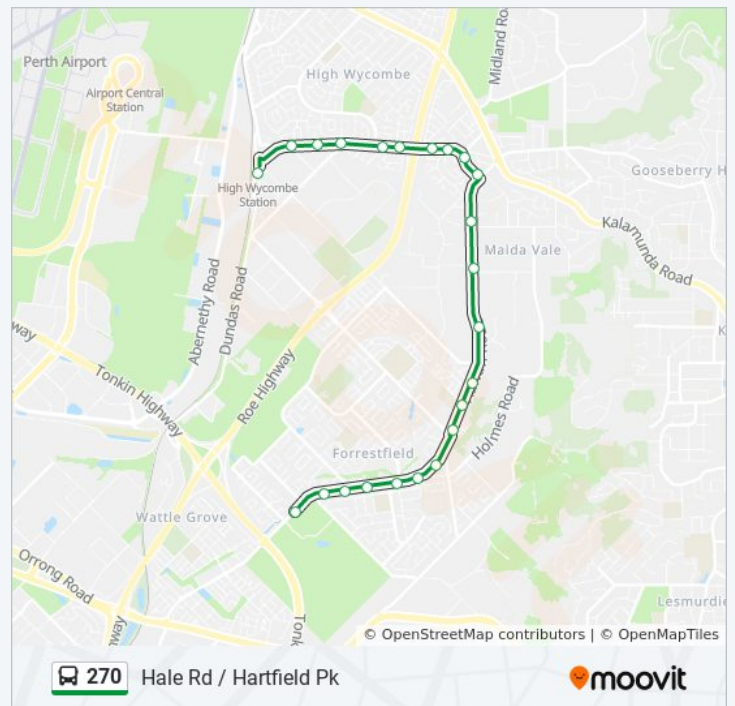

Elizabeth Quay Bus Stn

**Direction: Hale Rd / Hartfield Pk**

23 stops

[VIEW LINE SCHEDULE](#)

- High Wycombe Stn
- Maida Vale Rd After Sultana Rd
- Maida Vale Rd After Butcher Rd
- Maida Vale Rd Before Milner Rd
- Maida Vale Rd After Newburn Rd
- Maida Vale Rd After Plover Rd
- Maida Vale Rd After Roe Hwy
- Maida Vale Rd Before Brenda Rd
- Maida Vale Rd Before Pinker Cr
- Maida Vale Rd Before Hawtin Rd
- Hawtin Rd After Irwin Pl
- Hawtin Rd After Kent Rd
- Hawtin Rd Before Leschenaultia Wy
- Hawtin Rd After Sultana Rd
- Hawtin Rd After Crimson Bvd
- Hawtin Rd Before Berkshire Rd
- Hale Rd After Anderson Rd
- Hale Rd After Mallow Way
- Hale Rd Forrestfield Shopping Ctr
- Hale Rd Before Fife St
- Hale Rd After Dawson Av
- Hale Rd After Woodlupine Ct
- Hale Rd After Cypress Rd

**270 bus Info**

**Direction:** Hale Rd / Hartfield Pk

**Stops:** 23

**Trip Duration:** 15 min

**Line Summary:**

**Direction: High Wycombe Stn**

57 stops

[VIEW LINE SCHEDULE](#)