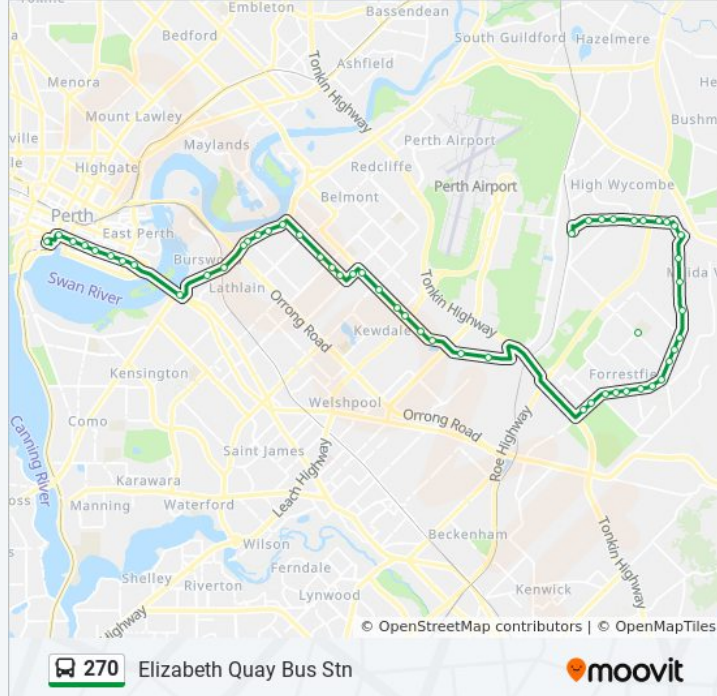

**270 bus Info**  
**Direction:** Elizabeth Quay Bus Stn  
**Stops:** 54  
**Trip Duration:** 57 min  
**Line Summary:**

Hale Rd After Dawson Av

Hale Rd After Woodlupine Ct

Hale Rd After Cypress Rd

Hale Rd After Morrison Rd

Great Eastern Hwy After Toorak Rd

Great Eastern Hwy After Kooyong Rd

Great Eastern Hwy Before Surrey Rd

Great Eastern Hwy After Cornwall St

Great Eastern Hwy After Bolton Av

Causeway Bus Stn

Adelaide Tce Westend Causeway

Adelaide Tce After Plain St

Adelaide Tce After Bennett St

Adelaide Tce After Hill St

St Georges Tce After Victoria Av Westbound

St Georges Tce Before Barrack St Westbound

St Georges Tce Stand N - Before William St

Elizabeth Quay Bus Stn

**Direction: Hale Rd / Hartfield Pk**

23 stops

[VIEW LINE SCHEDULE](#)

- High Wycombe Stn
- Maida Vale Rd After Sultana Rd
- Maida Vale Rd After Butcher Rd
- Maida Vale Rd Before Milner Rd
- Maida Vale Rd After Newburn Rd
- Maida Vale Rd After Plover Rd
- Maida Vale Rd After Roe Hwy
- Maida Vale Rd Before Brenda Rd
- Maida Vale Rd Before Pinker Cr
- Maida Vale Rd Before Hawtin Rd
- Hawtin Rd After Irwin Pl
- Hawtin Rd After Kent Rd
- Hawtin Rd Before Leschenaultia Wy
- Hawtin Rd After Sultana Rd
- Hawtin Rd After Crimson Bvd
- Hawtin Rd Before Berkshire Rd
- Hale Rd After Anderson Rd
- Hale Rd After Mallow Way
- Hale Rd Forrestfield Shopping Ctr
- Hale Rd Before Fife St
- Hale Rd After Dawson Av
- Hale Rd After Woodlupine Ct
- Hale Rd After Cypress Rd