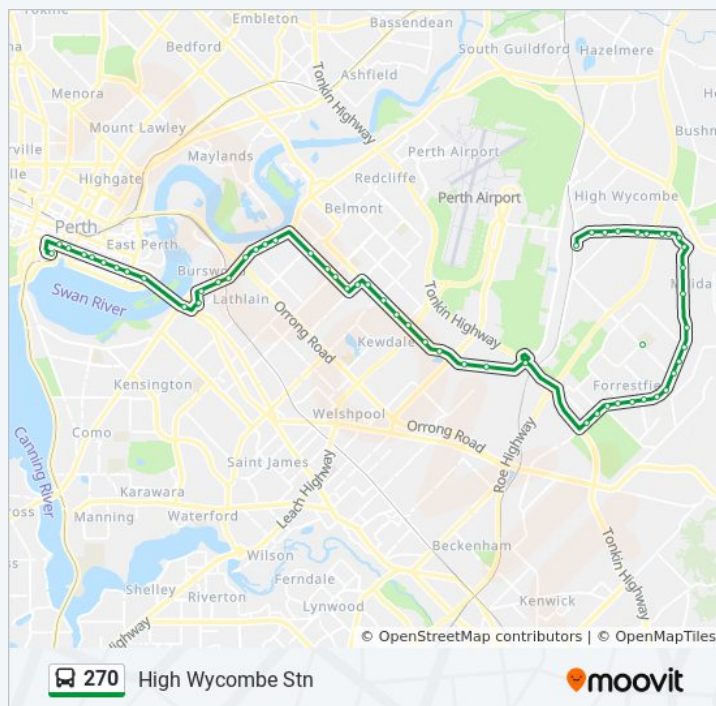

Friday

7:37 AM - 8:51 PM

Saturday

7:37 AM - 10:51 PM

**270 bus Info**

**Direction:** High Wycombe Stn

**Stops:** 57

**Trip Duration:** 55 min

**Line Summary:**

Hale Rd Before Dawson Av

Hale Rd After Albizia Cl

Hale Rd - Forrestfield Shop Ctr

Hale Rd After Morris Dr

Hale Rd Before Stringybark Dr

School Rd Darling Range Sports College Stand 2

Hawtin Rd After Berkshire Rd