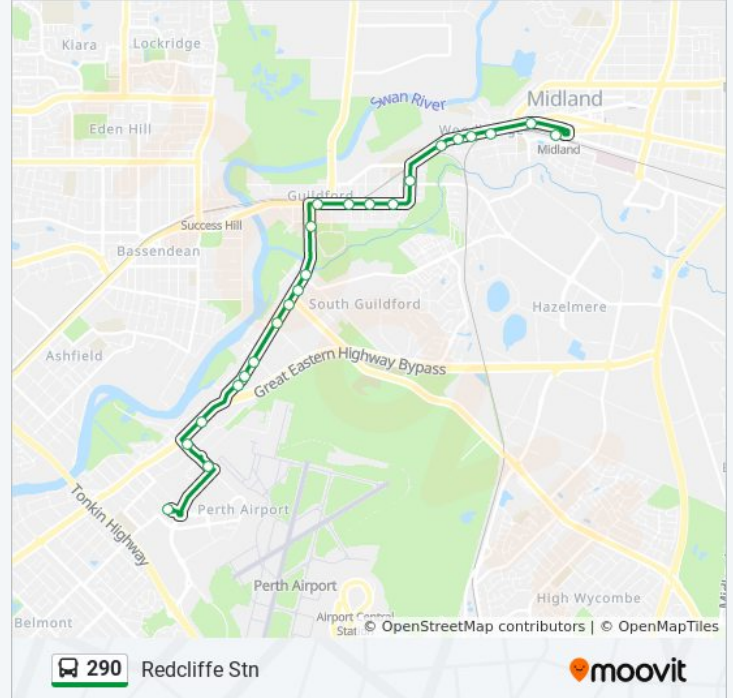

290 bus Info

Direction: Midland Stn

Stops: 27

Trip Duration: 18 min

Line Summary:

Great Eastern Hwy After Devon St

Great Eastern Hwy After Third Av

Woodbridge Stn

Great Eastern Hwy Before William St

Helena St Before Victoria St

Midland Stn

Direction: Redcliffe Stn

23 stops

[VIEW LINE SCHEDULE](#)

Midland Stn

Victoria St Before Archer St

290 bus Info

Direction: Redcliffe Stn

Stops: 23

Trip Duration: 18 min

Line Summary:

Great Eastern Hwy Before Great Eastern Hwy Bypass

Great Eastern Hwy After Ivy St

Faulteroy Av After Gt Eastern Hwy

Faulteroy Av Before Dunreath Av

Redcliffe Stn

290 bus time schedules and route maps are available in an offline PDF at moovitapp.com. Use the [Moovit App](#) to see live bus times, train schedule or subway schedule, and step-by-step directions for all public transit in Perth.