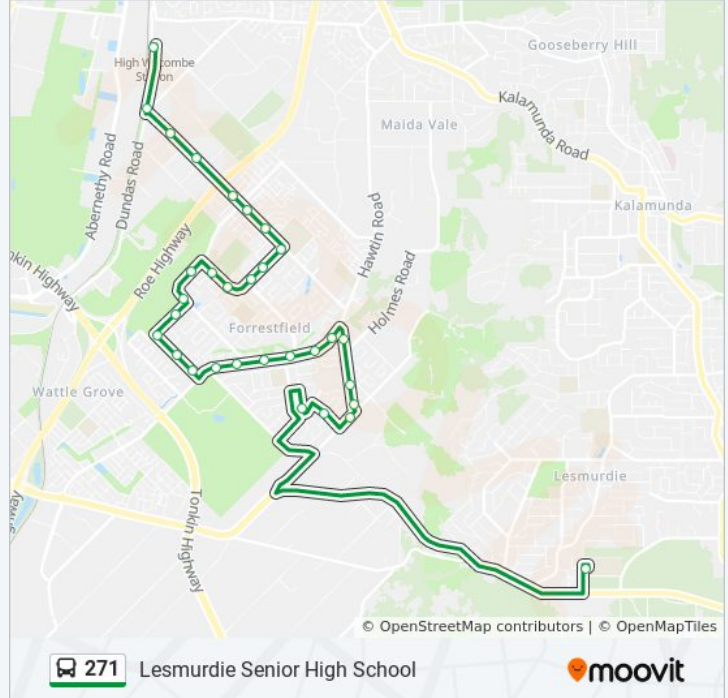

271 bus Info

Direction: Lesmurdie Senior High School

Stops: 31

Trip Duration: 31 min

Line Summary:

Dawson Av Before Hicks St
 Hicks St After Tarata Wy
 Cypress Rd After Hicks St
 Cypress Rd After Sorrel Ct
 Cypress Rd After Plane Tree Grn
 Hale Rd After Hartfield Rd
 Hale Rd Before Dawson Av
 Hale Rd After Albizia Cl
 Hale Rd - Forrestfield Shop Ctr
 Hale Rd After Morris Dr
 Hale Rd Before Stringybark Dr
 Anderson Rd After Hale Rd
 Anderson Rd After Almond Wy
 Anderson Rd After Annato Pl
 Lewis Rd After Anderson Rd
 Jubilee Rd After Claire St
 Cumberland Rd After Lincoln Rd
 School Access Rd Lesmurdie High School S1