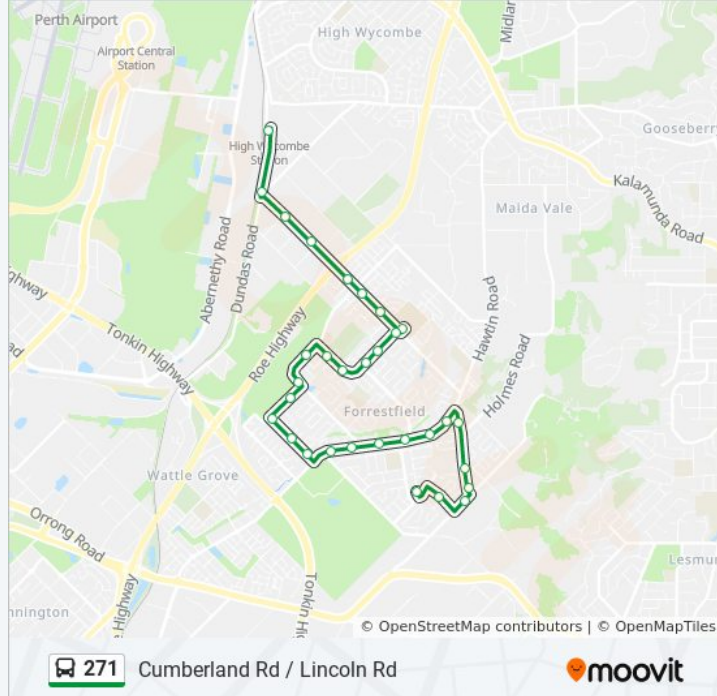

Use the Moovit App to find the closest 271 bus station near you and find out when is the next 271 bus arriving.

Direction: Cumberland Rd / Lincoln Rd

31 stops

[VIEW LINE SCHEDULE](#)

- High Wycombe Stn
- Dundas Rd Before Berkshire Rd
- Berkshire Rd After Nowotny Wy
- Berkshire Rd Before Ashby Ct
- Berkshire Rd Before Dawson Av
- Berkshire Rd After Apricot St
- Berkshire Rd Before Mandevilla St
- School Rd Darling Range Sports College Stand 2
- Bougainvillea Av After Berkshire Rd
- Bougainvillea Av Before Coronilla Wy
- Bougainvillea Av Before Strelitzia Av
- Bougainvillea Av After Calliandra Wy
- Bougainvillea Av After Tallerack Wy
- Dawson Av After Burtonia Wy
- Dawson Av Before Hicks St
- Hicks St After Tarata Wy
- Cypress Rd After Hicks St
- Cypress Rd After Sorrel Ct
- Cypress Rd After Plane Tree Grn
- Hale Rd After Hartfield Rd

271 bus Info

Direction: Cumberland Rd / Lincoln Rd

Stops: 31

Trip Duration: 30 min

Line Summary:

Hale Rd Before Dawson Av

Hale Rd After Albizia Cl

Hale Rd - Forrestfield Shop Ctr

Hale Rd After Morris Dr

Hale Rd Before Stringybark Dr

Anderson Rd After Hale Rd

Anderson Rd After Almond Wy

Anderson Rd After Annato Pl

Lewis Rd After Anderson Rd

Jubilee Rd After Claire St

Cumberland Rd After Lincoln Rd

Direction: Darling Range Sports College

8 stops

[VIEW LINE SCHEDULE](#)

High Wycombe Stn

Dundas Rd Before Berkshire Rd

Berkshire Rd After Nowotny Wy

Berkshire Rd Before Ashby Cl

Berkshire Rd Before Dawson Av