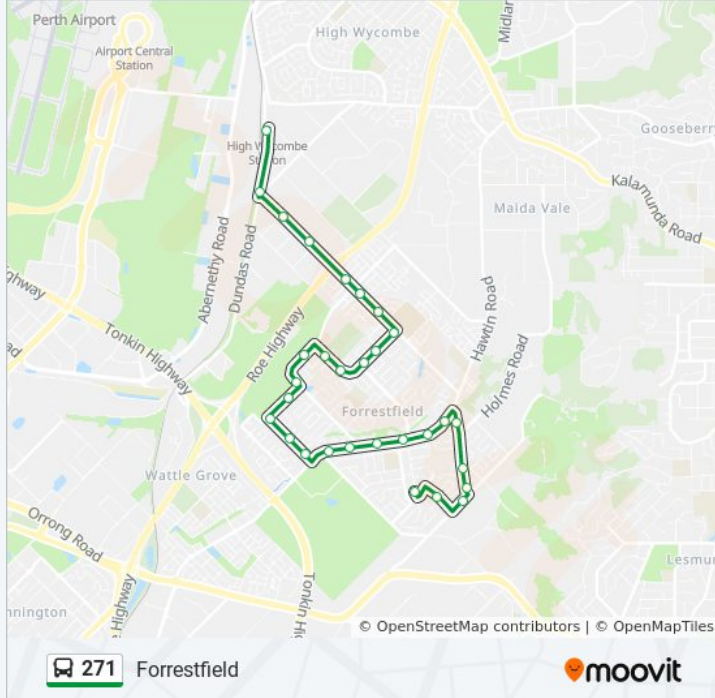

271 bus Info

Direction: Forreestfield

Stops: 30

Trip Duration: 20 min

Line Summary:

Hale Rd After Hartfield Rd

Hale Rd Before Dawson Av

Hale Rd After Albizia Ct

Hale Rd - Forrestfield Shop Ctr

Hale Rd After Morris Dr

Hale Rd Before Stringybark Dr

Anderson Rd After Hale Rd

Anderson Rd After Almond Wy

Anderson Rd After Annato Pl

Lewis Rd After Anderson Rd

Jubilee Rd After Claire St

Cumberland Rd After Lincoln Rd

Direction: High Wycombe Stn

33 stops

[VIEW LINE SCHEDULE](#)

School Rd St Brigids College

Mazenod School Rd Mazenod College

Cumberland Rd After Lincoln Rd

Edinburgh Rd Before Bristol Wy

Jubilee Rd After Fagin Wy

Lewis Rd After Jubilee Rd

Anderson Rd Before Annato Pl

Anderson Rd Before Almond Wy

Anderson Rd After Holmes Rd

Hale Rd After Anderson Rd

Hale Rd After Mallow Way

Hale Rd Forrestfield Shopping Ctr