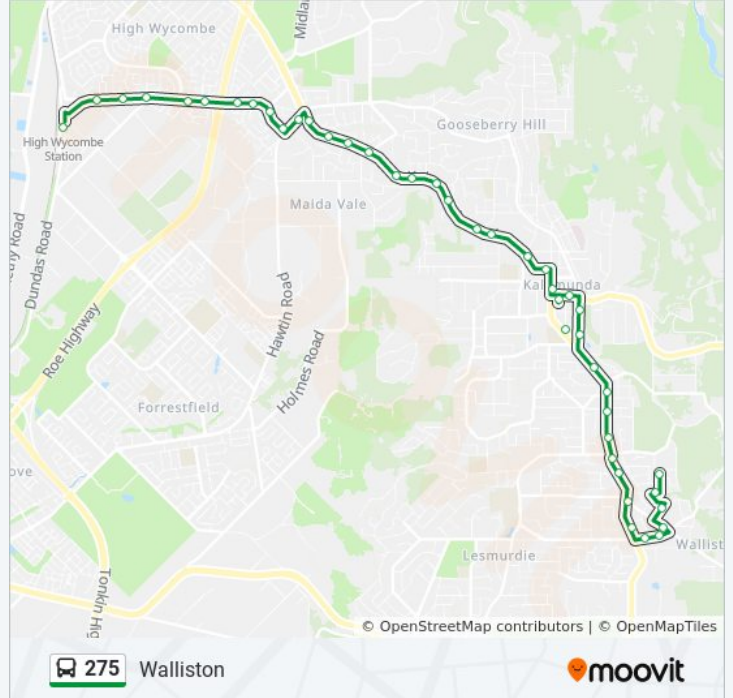

**275 bus Info**

**Direction:** Walliston

**Stops:** 43

**Trip Duration:** 24 min

**Line Summary:**

Kalamunda Rd After Gray Rd  
 Kalamunda Rd After Nangana Wy  
 Kalamunda Rd Before Faye Cr  
 Kalamunda Rd Before Persimmon Pl  
 Kalamunda Rd After Davies Cr  
 Kalamunda Rd After Saint Emilies Rd  
 Kalamunda Rd After Boonooloo Rd  
 Kalamunda Rd Before Canning Rd  
 Canning Rd After Heath Rd  
 Kalamunda Bus Stn  
 Central Rd After Canning Rd  
 Mead St After Central Rd  
 Railway Rd Before Burt St  
 Railway Rd Before Canning Rd  
 Canning Rd After Collins Rd  
 Canning Rd After Seymour Rd  
 Canning Rd After Springdale Rd  
 Canning Rd After Pauline Av  
 Canning Rd After Lesmurdie Rd  
 Canning Rd After Fletcher Rd  
 Canning Rd After Lawnbrook Rd  
 Canning Rd After Myrtle St  
 Grove Rd After Canning Rd  
 Grove Rd Before Lawnbrook Rd  
 Lawnbrook Rd After Grove Rd  
 Cephalotus Rd Before Hovea Cr  
 Banksia Rd Before Godfrey St  
 Godfrey St Kalamunda Bus Depot