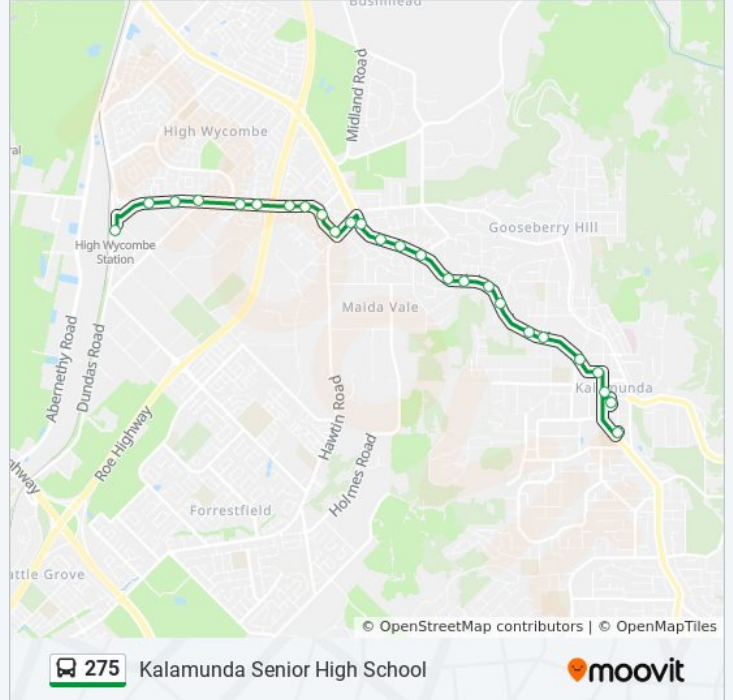

Kalamunda Rd Before Canning Rd

Canning Rd After Heath Rd

Kalamunda Bus Stn

Central Rd After Canning Rd

**Direction: Walliston**

43 stops

[VIEW LINE SCHEDULE](#)

High Wycombe Stn