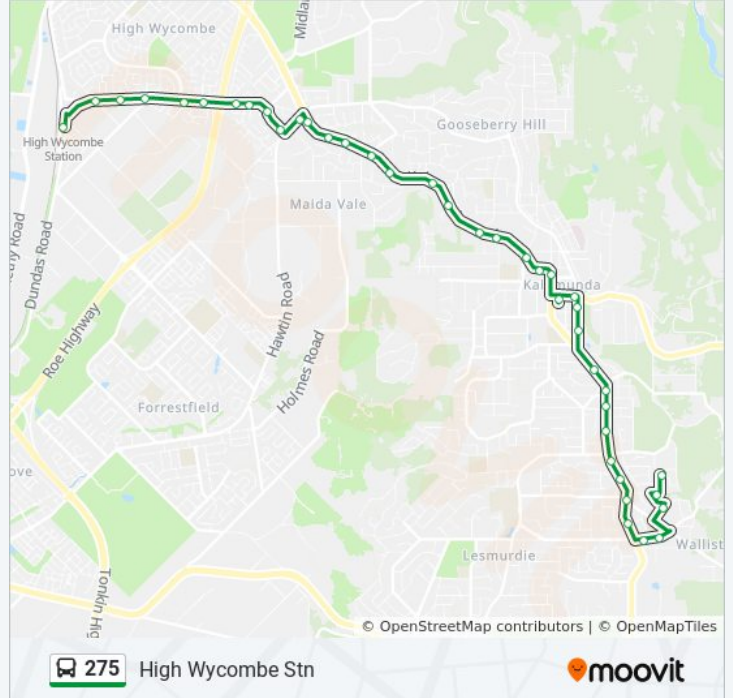

**275 bus Info**

**Direction:** High Wycombe Stn

**Stops:** 40

**Trip Duration:** 23 min

**Line Summary:**

Kalamunda Rd After Saint Emilies Rd  
 Kalamunda Rd After Persimmon Pl  
 Kalamunda Rd After Faye Cr  
 Kalamunda Rd After Gray Rd  
 Kalamunda Rd Before Watsonia Rd  
 Kalamunda Rd After Terrigal Pl  
 Kalamunda Rd Between Terrigal Pl And Hawtin Rd  
 Kalamunda Rd Before Hawtin Rd  
 Hawtin Rd After Kalamunda Rd  
 Maida Vale Rd After Hawtin Road  
 Maida Vale Rd After Pinker Cr  
 Maida Vale Rd After Brenda Rd  
 Maida Vale Rd After Myerson Cr  
 Maida Vale Rd Before Plover Rd  
 Maida Vale Rd After Littlefield Rd  
 Maida Vale Rd After Milner Rd  
 Maida Vale Rd After Jaeger Cr  
 Maida Vale Rd Before Sultana Rd  
 High Wycombe Stn

**Direction: Kalamunda Bus Stn**

25 stops

[VIEW LINE SCHEDULE](#)

High Wycombe Stn  
 Maida Vale Rd After Sultana Rd  
 Maida Vale Rd After Butcher Rd  
 Maida Vale Rd Before Milner Rd  
 Maida Vale Rd After Newburn Rd  
 Maida Vale Rd After Plover Rd  
 Maida Vale Rd After Roe Hwy  
 Maida Vale Rd Before Brenda Rd  
 Maida Vale Rd Before Pinker Cr

26 stops

[VIEW LINE SCHEDULE](#)

High Wycombe Stn

Maida Vale Rd After Sultana Rd

Maida Vale Rd After Butcher Rd

Maida Vale Rd Before Milner Rd

Maida Vale Rd After Newburn Rd

Maida Vale Rd After Plover Rd

Kalamunda Rd Before Canning Rd

Canning Rd After Heath Rd

Kalamunda Bus Stn

Central Rd After Canning Rd

**Direction: Walliston**

43 stops

[VIEW LINE SCHEDULE](#)

High Wycombe Stn