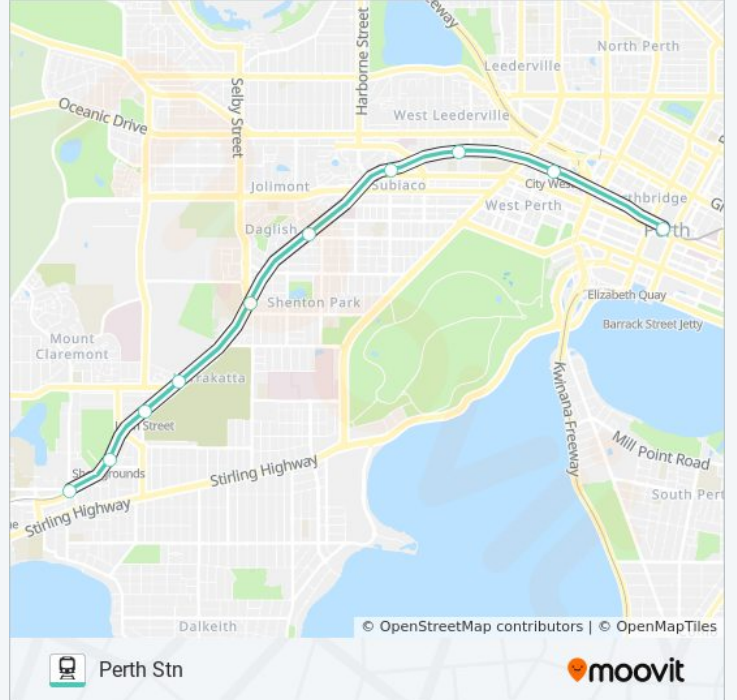

AIRPORT LINE train Info

Direction: Perth Stn

Stops: 11

Trip Duration: 22 min

Line Summary:

Direction: Perth Stn

10 stops

[VIEW LINE SCHEDULE](#)

- Claremont Stn
- Showgrounds Stn
- Loch Street Stn
- Karrakatta Stn
- Shenton Park Stn
- Daglish Stn
- Subiaco Stn
- West Leederville Stn
- City West Stn
- Perth Stn

AIRPORT LINE train Time Schedule

Perth Stn Route Timetable:

Sunday	7:19 AM - 8:19 PM
Monday	8:54 PM - 11:24 PM
Tuesday	5:54 AM - 11:54 PM
Wednesday	Not Operational
Thursday	10:24 PM - 11:24 PM
Friday	7:19 AM - 11:54 PM
Saturday	6:26 AM - 8:19 PM

AIRPORT LINE train Info

Direction: Perth Stn

Stops: 10

Trip Duration: 16 min

Line Summary:

AIRPORT LINE train time schedules and route maps are available in an offline PDF at moovitapp.com. Use the [Moovit App](#) to see live bus times, train schedule or subway schedule, and step-by-step directions for all public transit in Perth.