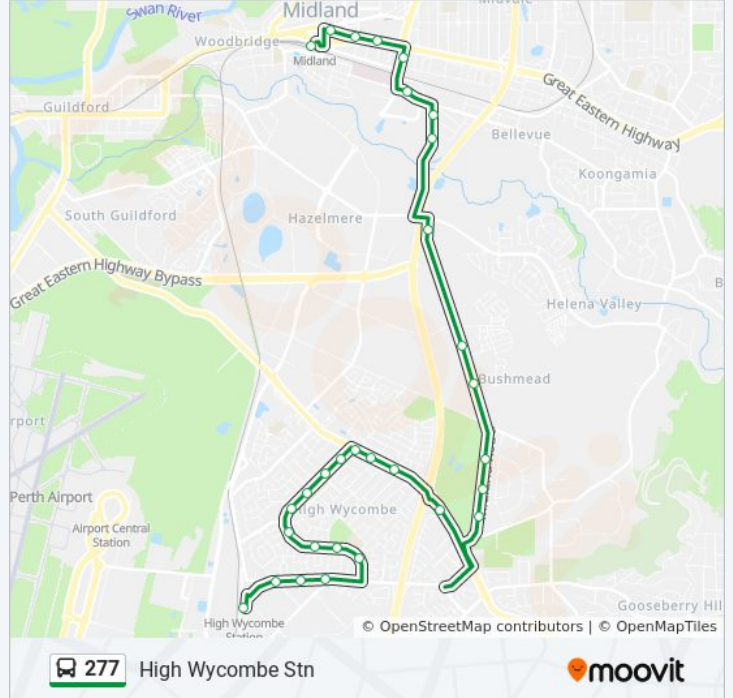

**Direction: High Wycombe Stn**

33 stops

[VIEW LINE SCHEDULE](#)

- School Access Rd Swan Christian College Stand 2
- Muriel St La Salle College S4
- Midland Stn
- Great Eastern Hwy Before Tuohy L
- Great Eastern Hwy Before Cale St
- Great Eastern Hwy Before Sayer St
- Lloyd St After Great Eastern Hwy
- Clayton St After Lloyd St
- Military Rd Before Wells St
- Military Rd Before Oliver St
- Midland Rd After Helena Valley Rd
- Midland Rd After Talbot Rd
- Midland Rd Banksia Caravan Park
- Midland Rd After Hawkvalley Cr
- Midland Rd Before Shadytree L
- Midland Rd Before Woodland Gr
- Kalamunda Rd After Midland Rd
- Kalamunda Rd After David St
- Kalamunda Rd After Hawkevale Rd
- Kalamunda Rd After Cyril Rd
- Kalamunda Rd Before Newburn Rd

**277 bus Info**

**Direction:** High Wycombe Stn

**Stops:** 33

**Trip Duration:** 28 min

**Line Summary:**

Newburn Rd After Richards Rd  
 Newburn Rd After Markham Rd  
 Newburn Rd After Macao Rd  
 Newburn Rd After Hawk Ct  
 Newburn Rd After Sorensen Rd  
 Newburn Rd After Golden Cr  
 Newburn Rd After Norling Rd  
 Newburn Rd Before Warbler Ct  
 Maida Vale Rd After Milner Rd  
 Maida Vale Rd After Jaeger Crt  
 Maida Vale Rd Before Sultana Rd  
 High Wycombe Stn

**Direction: Midland Stn**

31 stops

[VIEW LINE SCHEDULE](#)

High Wycombe Stn  
 Maida Vale Rd After Sultana Rd  
 Maida Vale Rd After Butcher Rd  
 Maida Vale Rd Before Milner Rd  
 Newburn Rd Before Warbler Ct  
 Newburn Rd After Golden Cr  
 Newburn Rd Before Golden Cr  
 Newburn Rd After Butcher Rd  
 Newburn Rd After Smith Cr  
 Newburn Rd Before Macao Rd  
 Newburn Rd After Hamilton Rd  
 Newburn Rd Before Barbary Rd  
 Kalamunda Rd Before Kenneth Rd  
 Kalamunda Rd After Cyril Rd  
 Kalamunda Rd After Hawkevale Rd  
 Kalamunda Rd Before David St  
 Kalamunda Rd Before Midland Rd