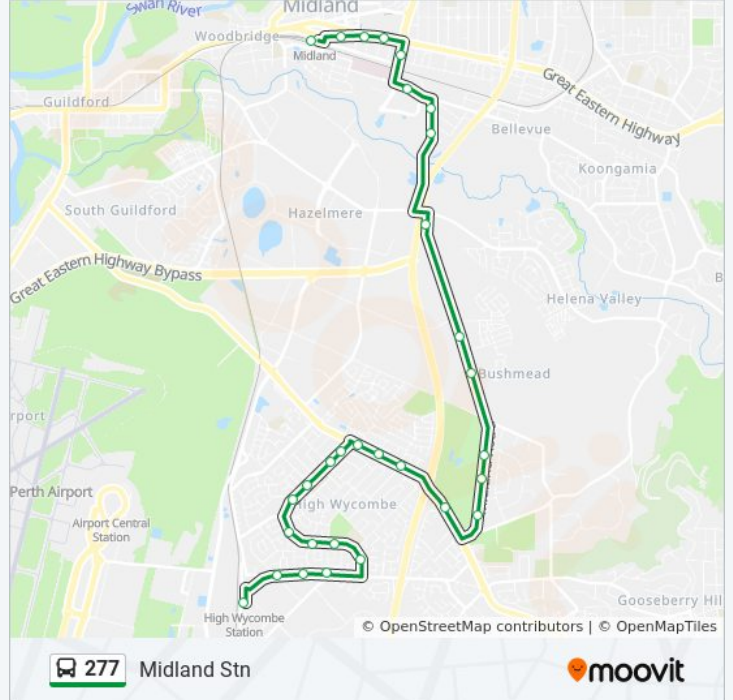

**277 bus Info**

**Direction:** Midland Stn

**Stops:** 31

**Trip Duration:** 25 min

**Line Summary:**

Midland Rd Before Woodland Gr

Midland Rd After Shadytree L

Midland Rd Before Hawkvalley Cr

Midland Rd After Adelaide St

Midland Rd Before Talbot Rd

Midland Rd Before Helena Valley Rd

Military Rd After Oliver St

Military Rd After Wells St

Clayton St Before Lloyd St

Lloyd St Before Great Eastern Hwy

Great Eastern Hwy Before Sayer St

Victoria St After Padbury Tce

Victoria St Before Marion St

Midland Stn

**Direction: Swan Christian College**

34 stops

[VIEW LINE SCHEDULE](#)

High Wycombe Stn