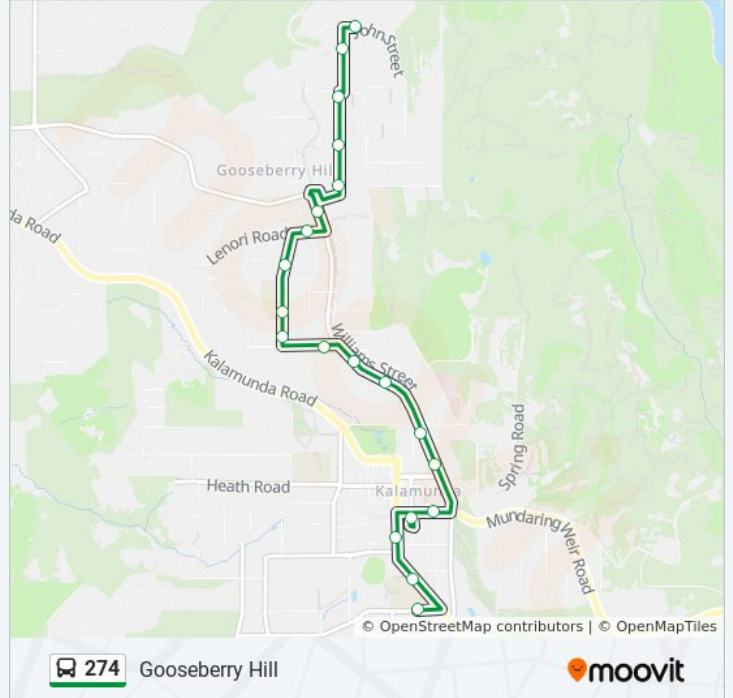

Direction: Gooseberry Hill

20 stops

[VIEW LINE SCHEDULE](#)

- Cotherstone Rd Kalamunda Shs S5
- Canning Rd After Central Rd
- Canning Rd After Recreation Rd
- Kalamunda Bus Stn
- Mead St After Central Rd
- Railway Rd After Haynes St
- Railway Rd After Stirk St
- Railway Rd After Headingly Rd
- Railway Rd After Lindsay St
- Parke Rd After Railway Rd
- Davies Cr Before Rich St
- Davies Cr After College Rd
- Davies Cr After Noel Rd
- Lenori Rd After Davies Cr
- Railway Rd After Lenori Rd
- Peoples Av After Ledger Rd
- Peoples Av Before Hill St
- Peoples Av Before Tella St
- Arthur Rd After Jessie Rd
- John St Before Kadina Rd

274 bus Time Schedule

Gooseberry Hill Route Timetable:

Sunday	Not Operational
Monday	Not Operational
Tuesday	3:55 PM
Wednesday	3:03 PM - 3:55 PM
Thursday	3:03 PM - 3:55 PM
Friday	Not Operational
Saturday	Not Operational

274 bus Info

Direction: Gooseberry Hill

Stops: 20

Trip Duration: 12 min

Line Summary:

Direction: Kalamunda Bus Stn

16 stops

[VIEW LINE SCHEDULE](#)