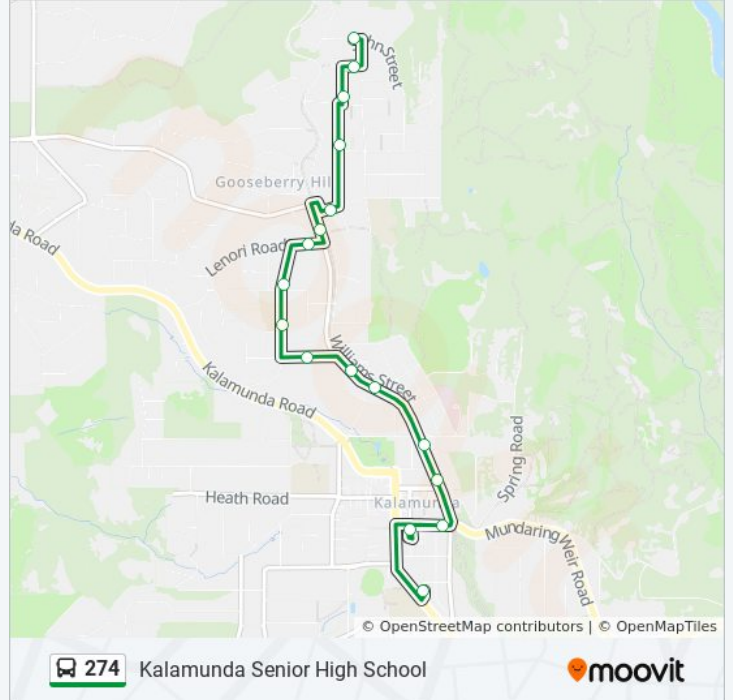

274 bus Info

Direction: Kalamunda Senior High School

Stops: 17

Trip Duration: 18 min

Line Summary:

274 bus time schedules and route maps are available in an offline PDF at moovitapp.com. Use the [Moovit App](#) to see live bus times, train schedule or subway schedule, and step-by-step directions for all public transit in Perth.