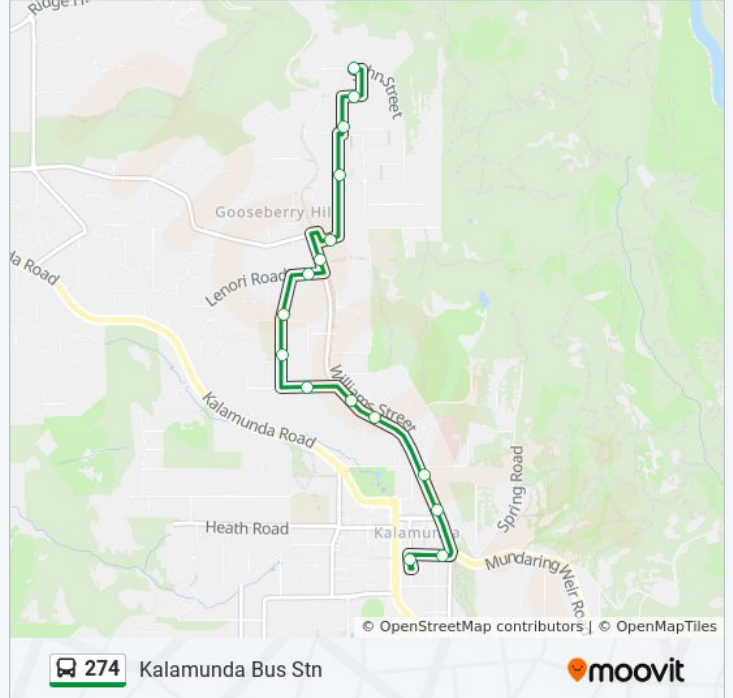

274 bus Info

Direction: Gooseberry Hill

Stops: 20

Trip Duration: 12 min

Line Summary:

Direction: Kalamunda Bus Stn

16 stops

[VIEW LINE SCHEDULE](#)

Direction: Kalamunda Bus Stn

Stops: 16

Trip Duration: 13 min

Line Summary:

Direction: Kalamunda Senior High School

17 stops

[VIEW LINE SCHEDULE](#)

John St Before Kadina Rd