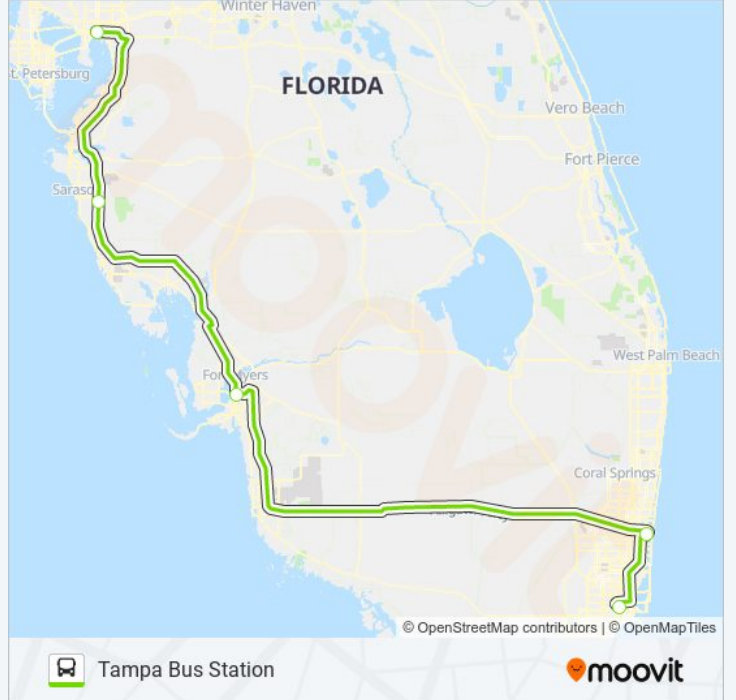

Direction: St. Petersburg (Fl)

Stops: 6

Trip Duration: 385 min

Line Summary:

Direction: Tampa Bus Station

5 stops

[VIEW LINE SCHEDULE](#)

- Miami Intermodal Center
- Fort Lauderdale International Airport
- Ft Myers-Cape Coral (Edison Mall)
- Sarasota Cattlemen Transfer Center
- Tampa Bus Station

Direction: Tampa Bus Station

Stops: 5

Trip Duration: 395 min

Line Summary:

FLIXBUS 2420 bus time schedules and route maps are available in an offline PDF at moovitapp.com. Use the Moovit App to see live bus times, train schedule or subway schedule, and step-by-step directions for all public transit in Miami.