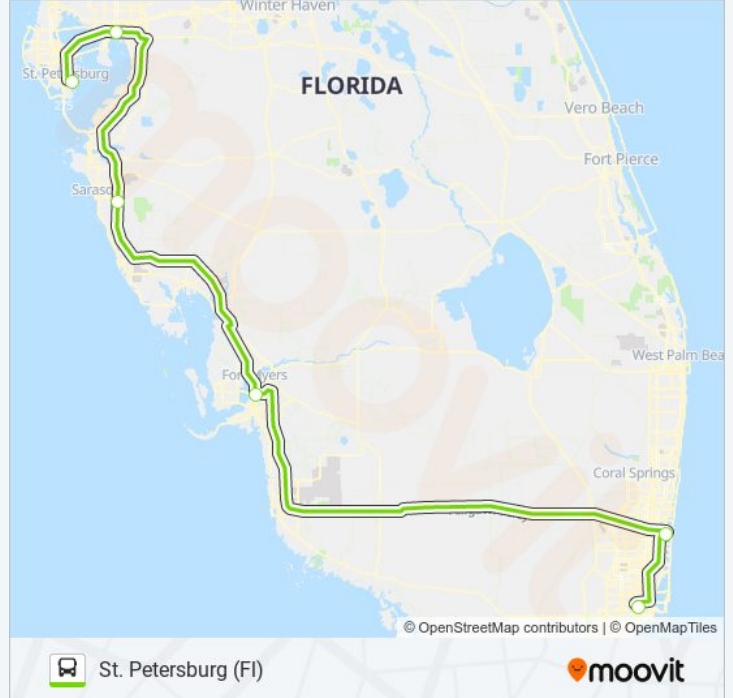

FLIXBUS 2420 bus Info**Direction:** Miami Intermodal Center**Stops:** 6**Trip Duration:** 329 min**Line Summary:**

Direction: St. Petersburg (Fl)

6 stops

[VIEW LINE SCHEDULE](#)

- Miami Intermodal Center
- Fort Lauderdale International Airport
- Ft Myers-Cape Coral (Edison Mall)
- Sarasota Cattlemen Transfer Center
- Tampa Bus Station
- St. Petersburg (Fl)

Direction: St. Petersburg (Fl)

Stops: 6

Trip Duration: 385 min

Line Summary:

Direction: Tampa Bus Station

5 stops

[VIEW LINE SCHEDULE](#)

- Miami Intermodal Center
- Fort Lauderdale International Airport
- Ft Myers-Cape Coral (Edison Mall)
- Sarasota Cattlemen Transfer Center
- Tampa Bus Station