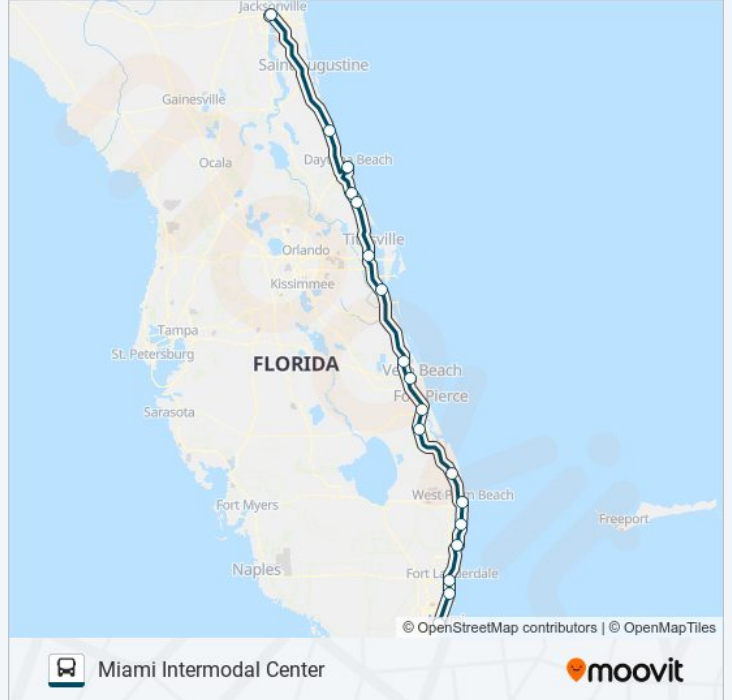

Miami Intermodal Center
Hollywood Sheridan Trirail Station
Ft Lauderdale Broward Park & Ride
Boca Raton Trirail Station
Boynton Beach Tri Rail Station
West Palm Beach Bus Station
Jupiter (Jupiter Shell)
Port St Lucie (Park & Ride)
Fort Pierce (Love'S)
Vero Beach (Sunoco)
Sebastian (Chevron)
Rockledge (Mobil)
Titusville (Sunshine Express)
Edgewater (Marathon Gas)
New Smyrna Beach (Tropical)
Daytona Beach Bus Station
Palm Coast Bus Stop
Jacksonville (Downtown)

Direction: Miami Intermodal Center

18 stops

[VIEW LINE SCHEDULE](#)

- Jacksonville (Downtown)
- Palm Coast Bus Stop
- Daytona Beach Bus Station
- New Smyrna Beach (Tropical)
- Edgewater (Marathon Gas)
- Titusville (Sunshine Express)
- Rockledge (Mobil)
- Sebastian (Chevron)
- Vero Beach (Sunoco)
- Fort Pierce (Love'S)
- Port St Lucie (Park & Ride)
- Jupiter (Jupiter Shell)
- West Palm Beach Bus Station
- Boynton Beach Tri Rail Station
- Boca Raton Trirail Station
- Ft Lauderdale Broward Park & Ride
- Hollywood Sheridan Trirail Station
- Miami Intermodal Center

GREYHOUND US0710S bus Time Schedule

Miami Intermodal Center Route Timetable:

Sunday	9:00 AM
Monday	9:00 AM
Tuesday	9:00 AM
Wednesday	9:00 AM
Thursday	9:00 AM
Friday	9:00 AM
Saturday	9:00 AM

GREYHOUND US0710S bus Info

Direction: Miami Intermodal Center

Stops: 18

Trip Duration: 615 min

Line Summary:

GREYHOUND US0710S bus time schedules and route maps are available in an offline PDF at moovitapp.com. Use the [Moovit App](#) to see live bus times, train schedule or subway schedule, and step-by-step directions for all public transit in Miami.