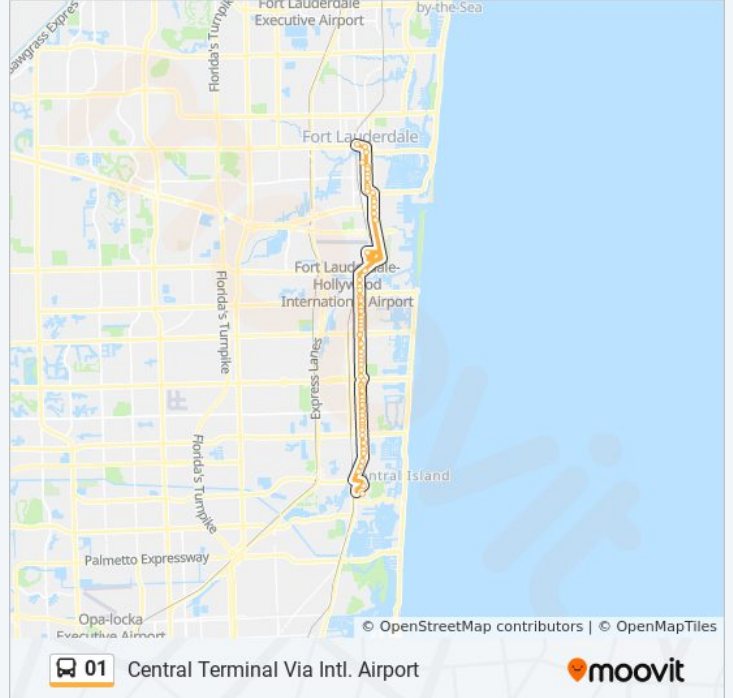

Us1/Monroe S

Us1/Jefferson S

Us1/Washington S

Us1/Funston S

Us1/Plunket S

Us1/Fletcher S

Us 1 & Pembroke Rd

Atlantic Shores Blvd & Us 1 Big Irvs

Us1/Ne 2 S

Us1/Ne 3 S

Us1/Ne 5 S

Us1/Ne 7 S

Atlantic Shores Blvd & Us 1 Big Irvs

Us 1 & Pembroke Rd

01 bus Time Schedule

Central Terminal Via Intl. Airport Route Timetable:

Sunday	6:00 AM - 9:14 PM
Monday	5:00 AM - 11:30 PM
Tuesday	5:00 AM - 11:30 PM
Wednesday	5:00 AM - 11:30 PM
Thursday	5:00 AM - 11:30 PM
Friday	5:00 AM - 11:30 PM
Saturday	5:00 AM - 11:10 PM

01 bus Info

Direction: Central Terminal Via Intl. Airport

Stops: 62

Trip Duration: 65 min

Line Summary:

Us1/Wiley S
Us1/Rodman S
Us1/Dewey St
Us1/Madison St
Federal / Monroe
Us1/Van Buren St
N 17 A/Hollywood B - (Young Circle)
Us1/Polk S
Us1/Buchanan S
Us1/Johnson St
Us1/Hayes S
Us1/Arthur S
Us1/Roosevelt S
Us1/Harding S
Us 1 & Sheridan St
Us 1 & Sheridan St
Us1/Se 13 T
Us1/Se 11 S
Us1/Se 10 T
Us1/Se 6 S
Us1/Se 4 S
Us1/Se 3 T
Us1/Stirling Rd
Us1/Se 1 S
Dania Beach Blvd & Us 1
Us1/Ne 1 S
Us1/Ne 2 S
Us1/Old Griffin R
Us1/Griffin Rd
Airport/Rental Car Center
Us1/Se 30 S
Us1/Miami Rd
Us1/Se 23 S - (Sr 84)