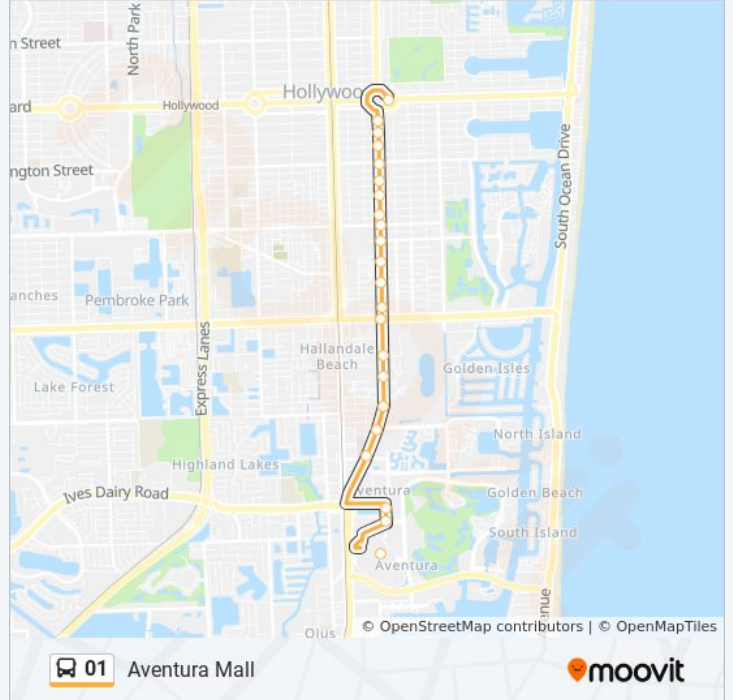

Use the Moovit App to find the closest 01 bus station near you and find out when is the next 01 bus arriving.

Direction: Aventura Mall
 22 stops
[VIEW LINE SCHEDULE](#)

01 bus Time Schedule
 Aventura Mall Route Timetable:

01 bus Info
Direction: Aventura Mall
Stops: 22
Trip Duration: 21 min
Line Summary:

Aventura Mall

Direction: Aventura Mall Via Intl. Airport

65 stops

[VIEW LINE SCHEDULE](#)

- Broward Central Terminal
- Broward B/Se 1 A
- Broward B/Se 3 A
- SE 3 A/Las Olas B
- Broward County Courthouse
- SE 3 A/Se 7 S
- SE 3 A/Se 9 S
- SE 3 A/Se 11 S
- SE 3 A/Davie B (N)
- SE 3 A/Davie B (S)
- SE 3 A/Se 14 S
- Broward Health Medical Center
- SE 17 S/Se 3 A
- SE 17 St & Us 1
- Us1/Se 18 C
- Us1/Se 19 S
- Us1/Se 21 S
- Us1/Sr 84

Us1/Monroe S

Us1/Jefferson S

Us1/Washington S

Us1/Funston S

Us1/Plunket S

Us1/Fletcher S

Us 1 & Pembroke Rd

Atlantic Shores Blvd & Us 1 Big Irvs

Stops: 62

Trip Duration: 65 min

Line Summary:

Us1/Wiley S
Us1/Rodman S
Us1/Dewey St
Us1/Madison St
Federal / Monroe
Us1/Van Buren St
N 17 A/Hollywood B - (Young Circle)
Us1/Polk S
Us1/Buchanan S
Us1/Johnson St
Us1/Hayes S
Us1/Arthur S
Us1/Roosevelt S
Us1/Harding S
Us 1 & Sheridan St
Us 1 & Sheridan St
Us1/Se 13 T
Us1/Se 11 S
Us1/Se 10 T
Us1/Se 6 S
Us1/Se 4 S
Us1/Se 3 T
Us1/Stirling Rd
Us1/Se 1 S
Dania Beach Blvd & Us 1
Us1/Ne 1 S
Us1/Ne 2 S
Us1/Old Griffin R
Us1/Griffin Rd
Airport/Rental Car Center
Us1/Se 30 S
Us1/Miami Rd
Us1/Se 23 S - (Sr 84)