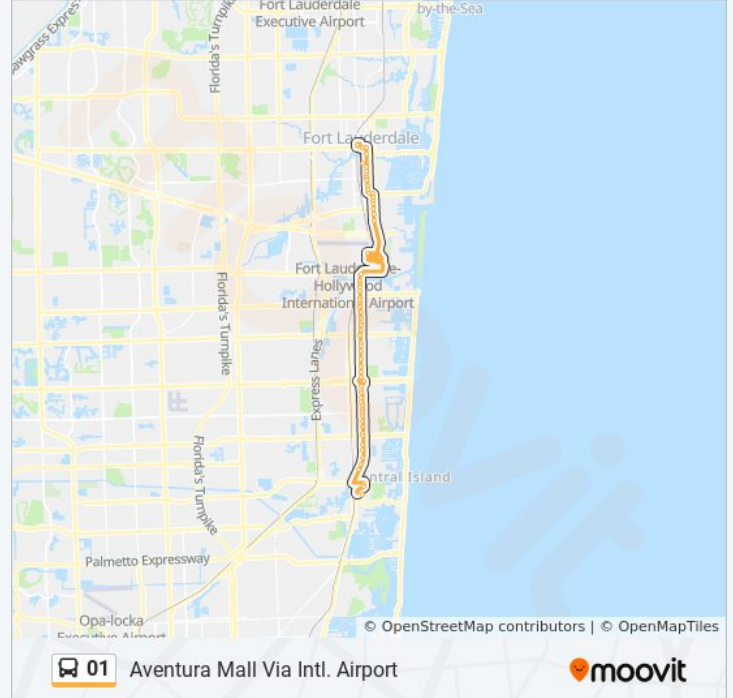

Us1/Griffin Rd

Us1/Old Griffin Rd

Us1/Nw 3 S

Us1/Nw 2 S

Us1/Nw 1 S

Dania Beach Blvd & Us 1

Us1/Sw 1 S - (Stirling R)

Us1/Stirling Rd

Us1/Monroe S

Us1/Jefferson S

Us1/Washington S

Us1/Funston S

Us1/Plunket S

Us1/Fletcher S

Us 1 & Pembroke Rd

Atlantic Shores Blvd & Us 1 Big Irvs

Us1/Ne 209 S - (Aventura Hosp)

Ne 29 Pl@Ne 203 St

Ne 29 Pl@Aventura Bd

Aventura Mall

Direction: Central Terminal Via Intl. Airport

62 stops

[VIEW LINE SCHEDULE](#)

Aventura Mall

Stops: 62

Trip Duration: 65 min

Line Summary:

Us1/Wiley S
Us1/Rodman S
Us1/Dewey St
Us1/Madison St
Federal / Monroe
Us1/Van Buren St
N 17 A/Hollywood B - (Young Circle)
Us1/Polk S
Us1/Buchanan S
Us1/Johnson St
Us1/Hayes S
Us1/Arthur S
Us1/Roosevelt S
Us1/Harding S
Us 1 & Sheridan St
Us 1 & Sheridan St
Us1/Se 13 T
Us1/Se 11 S
Us1/Se 10 T
Us1/Se 6 S
Us1/Se 4 S
Us1/Se 3 T
Us1/Stirling Rd
Us1/Se 1 S
Dania Beach Blvd & Us 1
Us1/Ne 1 S
Us1/Ne 2 S
Us1/Old Griffin R
Us1/Griffin Rd
Airport/Rental Car Center
Us1/Se 30 S
Us1/Miami Rd
Us1/Se 23 S - (Sr 84)