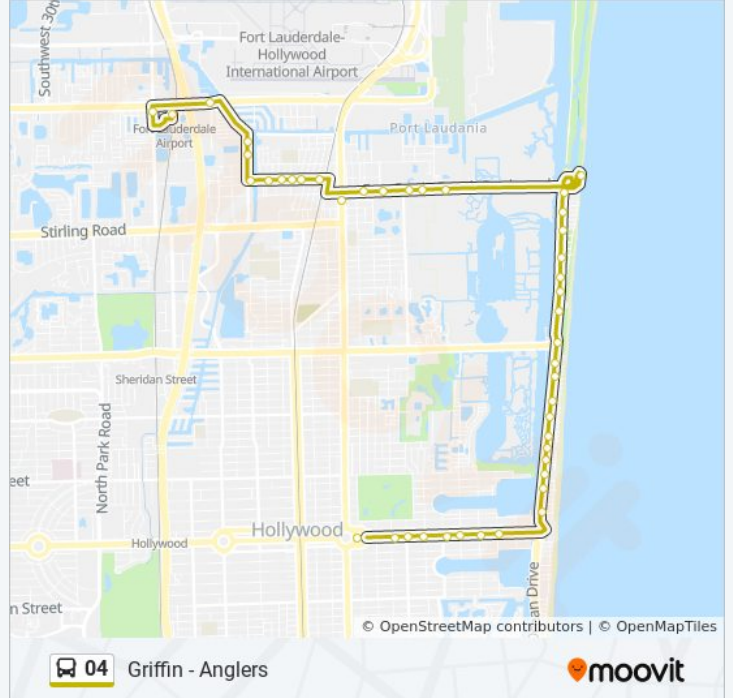

Use the Moovit App to find the closest 04 bus station near you and find out when is the next 04 bus arriving.

Direction: Griffin - Anglers

44 stops

[VIEW LINE SCHEDULE](#)

N 17 A/Hollywood B - (Young Circle)

04 bus Info

Direction: Griffin - Anglers

Stops: 44

Trip Duration: 32 min

Line Summary:

A1a/McClellan S
 A1a/Meade St
 A1a/Franklin S
 A1a/Desoto S
 A1a/Cambridge S
 Dania Beach
 Dania Beach B/Gulfstream R
 Dania Beach B/Gulfstream R
 Dania Beach B/Se 5 A Condo
 Dania Beach B/Fronton B
 Dania Beach B/Ne 2 C
 Dania Beach Blvd & Us 1
 NW 1 S/Nw 5 A
 NW 1 S/Nw 8 A
 NW 1 S/Nw 10 C
 NW 1 S/Nw 12 A
 NW 1 S/Nw 14 A
 NW 1 S/Bryan R
 Bryan R/Bicc
 Bryan R/Jamaica S
 Old Griffin R/Griffin R
 Anglers A/Griffin R
 Fll Airport Griffin/Tri-Rail Station

Direction: Griffin - Anglers Via Young Circle

85 stops

[VIEW LINE SCHEDULE](#)

Hallandale Beach Blvd & NE 14 Ave
 NE 14 A/300 Meadowbrook
 NE 14 A/600 Meadowbrook
 NE 14 A/Atlantic Shores B
 Atlantic Shores B/Ne 12 A
 Atlantic Shores B/Ne 10 A

04 bus Time Schedule

Griffin - Anglers Via Young Circle Route Timetable:

Sunday	7:45 AM - 9:40 PM
Monday	5:50 AM - 9:35 PM
Tuesday	5:50 AM - 9:35 PM
Wednesday	5:50 AM - 9:35 PM
Thursday	5:50 AM - 9:35 PM
Friday	5:50 AM - 9:35 PM
Saturday	6:15 AM - 10:25 PM