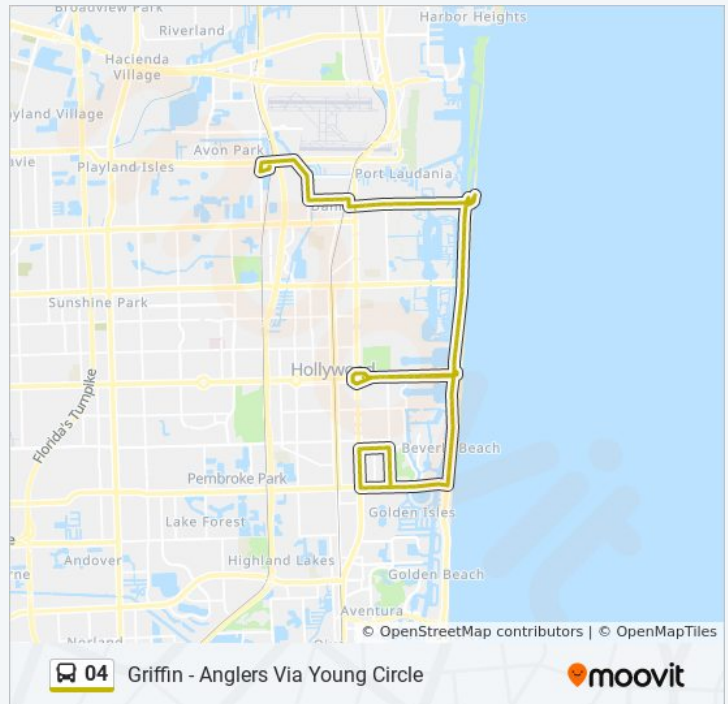

04 bus Info

Direction: Griffin - Anglers

Stops: 44

Trip Duration: 32 min

Line Summary:

A1a/McClellan S
 A1a/Meade St
 A1a/Franklin S
 A1a/Desoto S
 A1a/Cambridge S
 Dania Beach
 Dania Beach B/Gulfstream R
 Dania Beach B/Gulfstream R
 Dania Beach B/Se 5 A Condo
 Dania Beach B/Fronton B
 Dania Beach B/Ne 2 C
 Dania Beach Blvd & Us 1
 NW 1 S/Nw 5 A
 NW 1 S/Nw 8 A
 NW 1 S/Nw 10 C
 NW 1 S/Nw 12 A
 NW 1 S/Nw 14 A
 NW 1 S/Bryan R
 Bryan R/Bicc
 Bryan R/Jamaica S
 Old Griffin R/Griffin R
 Anglers A/Griffin R
 Fll Airport Griffin/Tri-Rail Station

Direction: Griffin - Anglers Via Young Circle

85 stops

[VIEW LINE SCHEDULE](#)

Hallandale Beach Blvd & NE 14 Ave
 NE 14 A/300 Meadowbrook
 NE 14 A/600 Meadowbrook
 NE 14 A/Atlantic Shores B
 Atlantic Shores B/Ne 12 A
 Atlantic Shores B/Ne 10 A

Hollywood B/N 15 A

04 bus Info

Direction: Griffin - Anglers Via Young Circle

Stops: 85

Trip Duration: 69 min

Line Summary:

N 17 A/Hollywood B - (Young Circle)

N 17 A/Hollywood B - (Young Circle)

N 17 A/Hollywood B - (Young Circle)

Hollywood B/S 15 A

Hollywood B/S 14 A

Hollywood B/S 13 A

Hollywood B/S 12 A

Hollywood B/S 11 A

Hollywood B/S 10 A

Hollywood B/S 9 A