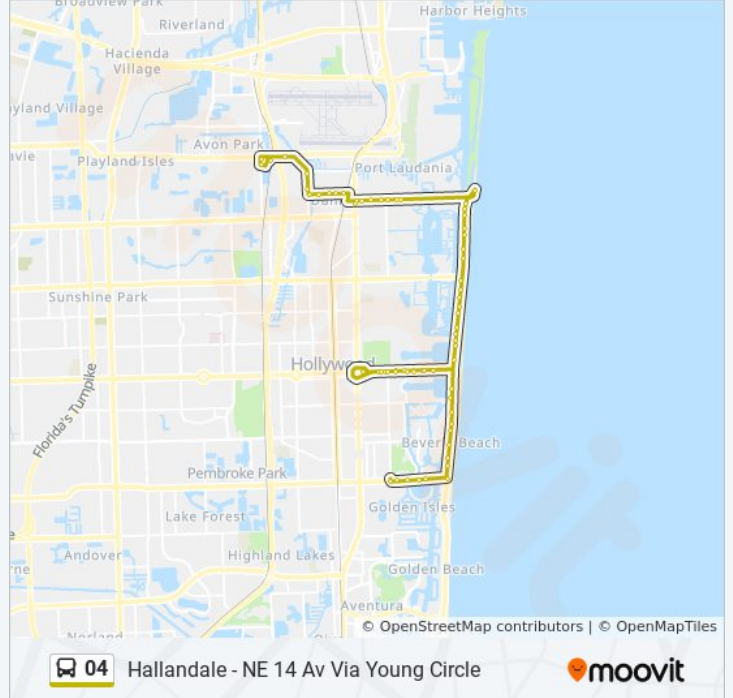

Dania Beach B/Se 5 A

Dania Beach B/#700

Dania Beach B/Gulfstream R - (Tnt Fireworks)

Dania Beach

A1a/Balboa S

A1a/Desoto S

A1a/Oak S

A1a/Allen S

A1a/Custer S

A1a/Green S

A1a/Freedom S

A1a/Sheridan S

A1a/Liberty S

A1a/Coolidge S

A1a/Carolina S

A1a/Nevada S

A1a/Connecticut S

A1a/Grant S

A1a/Johnson S

A1a/Buchanan S

A1a/Taylor S

Hollywood B/N 9 A

Hollywood B/N 10 A

Hollywood B/N 11 A

Hollywood B/N 12 A

Hollywood B/N 13 A

Hollywood B/N 14 A

Hollywood B/N 15 A

N 17 A/Hollywood B - (Young Circle)

N 17 A/Hollywood B - (Young Circle)

N 17 A/Hollywood B - (Young Circle)

Hollywood B/S 15 A

Hollywood B/S 14 A