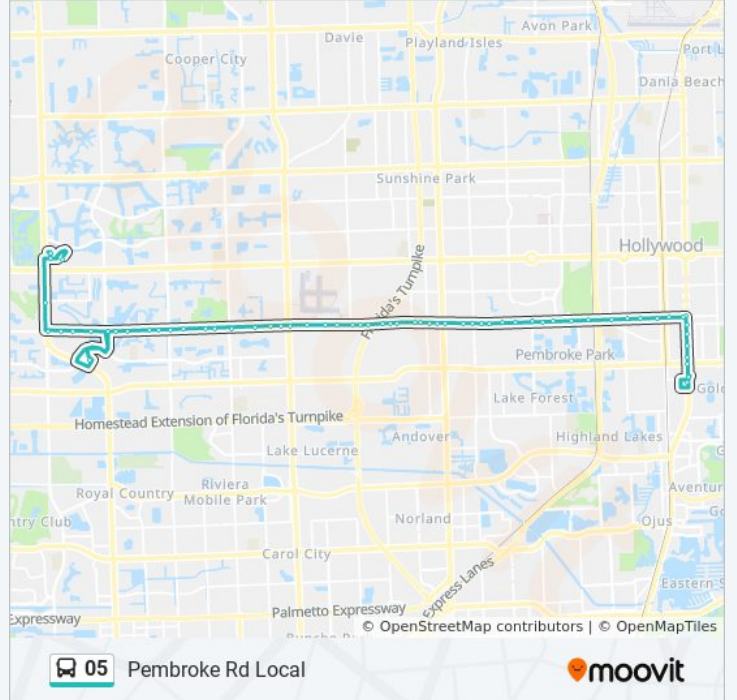

Pembroke R/S Park R

Pembroke R/S Park - (Coca Cola)

Pembroke R/Sw 31 A - (Public Storage)

Pembroke R/Nw 10 A

Pembroke R/Nw 8 A - (S 26 A)

Pembroke R/Nw 6 A

Pembroke R/Nw 1 A

Pembroke R/S 20 A - (Mardi Gras Casino)

Pembroke R/Us 1

Us 1 & Pembroke Rd

Atlantic Shores Blvd & Us 1 Big Irvs

Us1/Ne 6 S

Us1/Ne 4 S

Us1/Ne 1 C - (Hallandale B)

Us 1 & Hallandale Beach Blvd

Us1/Se 5 S - (Library)

Us 1 & SE 3 St

Direction: Pembroke Lakes Mall

59 stops

[VIEW LINE SCHEDULE](#)

Us 1 & SE 3 St

Us 1 & Hallandale Beach Blvd

Us1/Ne 2 S

Us1/Ne 3 S