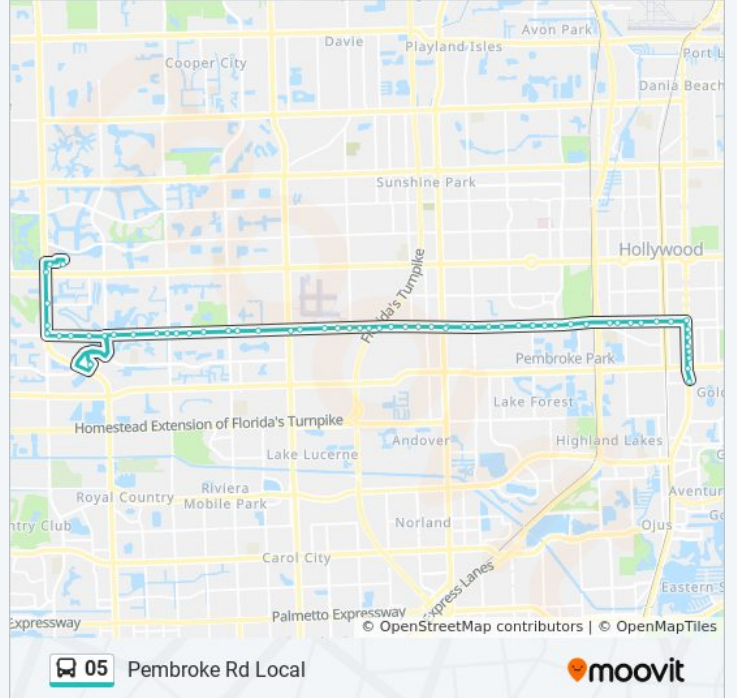

Pembroke R/#3725

Pembroke R/Sw 40 A

Pembroke Rd & SW 40 Ave

Pembroke R/Sw 44 A

05 bus Time Schedule

Pembroke Lakes Mall Via Miramar Town Center
Route Timetable:

Sunday	Not Operational
Monday	6:11 AM - 9:26 PM
Tuesday	6:11 AM - 9:26 PM
Wednesday	6:11 AM - 9:26 PM
Thursday	6:11 AM - 9:26 PM
Friday	6:11 AM - 9:26 PM
Saturday	Not Operational

05 bus Info

Direction: Pembroke Lakes Mall Via Miramar Town Center

Stops: 60

Trip Duration: 68 min

Line Summary:

Pembroke R/Sw 48 A
Pembroke R/Sw 52 A
Pembroke R/Sw 56 A
Pembroke R/Sw 57 A
Pembroke R/Us 441 (E)
Pembroke Rd & Us 441
Pembroke R/Sw 62 A
Pembroke R/Sw 63 A
Pembroke R/Sw 65 A
Pembroke R/Sw 66 A
Pembroke R/Sw 68 A
Pembroke R/Sw 69 A
Pembroke R/Sw 71 A
Pembroke R/Sw 72 A
Pembroke R/Desoto D
Pembroke R/Island D
Pembroke R/Oleander D - (N Perry Airport P&R)
University Dr & Pembroke Rd
Pembroke R/Jodi L
Pembroke R/Nw 87 W
Pembroke R/Douglas R
Pembroke R/Nw 94 W - (Prosper Pointe)
Pembroke R/Nw 97 A
Pembroke R/Palm A
Pembroke R/Palm A
Pembroke R/Nw 101 A
Pembroke R/N Preserve W
Pembroke R/Hiatus R
Miramar Town Center
Pembroke R/Hiatus R
Pembroke R/ Renaissance Pkw
Pembroke R/Nw 118 A - (Resort Pem Pines)
Pembroke R/Flamingo R

Flamingo R/Pembroke R

Flamingo R/Sw 14 S (N)

Flamingo R/Washington S

Flamingo R/Pines B

NW 4 S/Flamingo R

Pembroke Lakes Mall

05 bus time schedules and route maps are available in an offline PDF at moovitapp.com. Use the [Moovit App](#) to see live bus times, train schedule or subway schedule, and step-by-step directions for all public transit in Miami.