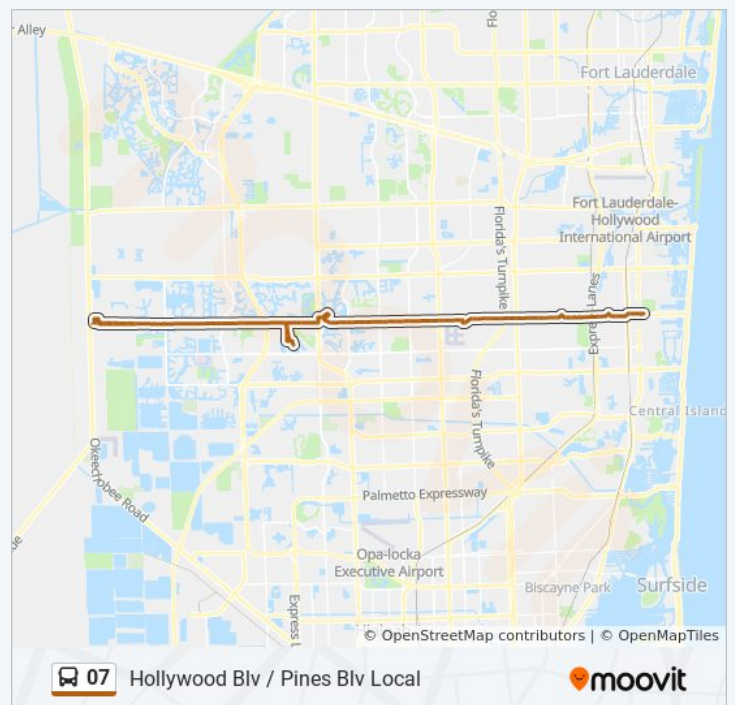

Pines B/Sw 198 T

Pines B/Nw 202 A

Pines B/Sw 205 A

Pines B/Nw 208 A

Pines B/Nw 209 A

Pines Blvd & 210 Ave

Pines B/Sw 208 A  
 Pines B/Sw 205 A  
 Pines B/Sw 198 T  
 Pines B/Sw 196 A

**Direction: Pines - NW 210 Ave Via Bc South & Century Village**

81 stops

[VIEW LINE SCHEDULE](#)

- N 17 A/Hollywood B - (Young Circle)
- N 17 A/Hollywood B - (Young Circle)
- Tyler S/N 20 A
- Hollywood B/Dixie Hw
- Hollywood B/N 24 A
- Hollywood B/City Hall Cir (E)
- Hollywood B/City Hall Cir (W)
- Hollywood B/N 28 A
- Tcra Hollywood Tri-Rail
- Hollywood B/Park R - (Hollywood Hills P&R)
- Hollywood B/N 33 C
- Hollywood B/N 35 A
- Hollywood B/N Circle D (E)
- Circle D/N Rainbow D
- Hollywood B/N Circle D (W)
- Hollywood B/N 44 A
- Hollywood B/N 46 A
- Hollywood B/N 48 A
- Hollywood B/N 50 A
- Hollywood B/N 52 A
- Hollywood B/N 56 A
- Hollywood B/N 58 A
- Hollywood Blvd & Us 441
- Hollywood Blvd & Us 441

**07 bus Time Schedule**

Pines - NW 210 Ave Via Bc South & Century Village  
 Route Timetable:

Sunday	8:37 AM - 6:42 PM
Monday	6:56 AM - 7:55 PM
Tuesday	6:56 AM - 7:55 PM
Wednesday	6:56 AM - 7:55 PM
Thursday	6:56 AM - 7:55 PM
Friday	6:56 AM - 7:55 PM
Saturday	6:53 AM - 6:56 PM

**07 bus Info**

**Direction:** Pines - NW 210 Ave Via Bc South & Century Village

**Stops:** 81

**Trip Duration:** 83 min

**Line Summary:**

Hollywood B/N 62 A

Hollywood B/N 64 A

Pines B/N 67 A