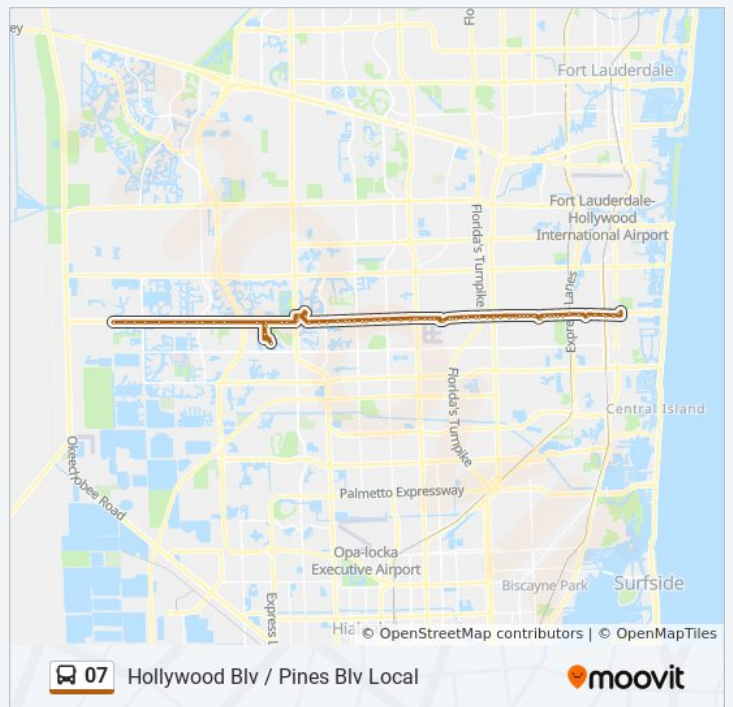

**Direction: Young Circle Via Century Village & Bc South**

73 stops

[VIEW LINE SCHEDULE](#)

Pines B/Sw 196 A  
 Pines B/#19000  
 Pines B/Sw 186 A  
 Pines B/Sw 184 A  
 Pines B/Sw 178 A  
 Pines B/Sw 172 A - (Portables)  
 Pines B/Sw 168 A  
 Pines B/Sw 163 A  
 Pines B/Sw 160 A - (Dykes R)  
 Pines B/Westfork Plaza W  
 Pines B/Sw 155 A - (Whole Foods)

**07 bus Info**

**Direction:** Young Circle Via Century Village & Bc South

**Stops:** 73

**Trip Duration:** 84 min

**Line Summary:**

Pines B/Sw 145 A  
SW 136 A/Pines B  
SW 136 A/Sw 6 C - (Bldg A)  
Century Village Clubhouse Pp  
SW 136 A/Pines B  
Pines B/Sw 136 A  
Pines B/Sw 129 A  
Pines B/#12600  
Flamingo R/Pines B  
NW 4 S/Flamingo R  
Pembroke Lakes Mall  
Pines B/Sw 118 A  
Pines B/Sw 114 A  
Pines B/Hiatus R  
Pines B/Sw 108 A  
Pines B/Sw 106 A  
Pines B/Nw 103 A  
Pines B/Palm A - (Pp Municipal Ctr)  
Pines B/Palm A-Sw 96 Av  
Pines B/Nw 98 A  
Pines B/Sw 96 A - (Police Dept)  
Pines B/Sw 92 A  
Pines B/Douglas R  
Pines B/Nw 86 A  
Pines B/Nw 83 A  
Pines B/University D (W)  
Pines Blvd & University Dr  
Pines B/Nw 78 T  
Pines B/Nw 77 W  
Pines B/Nw 76 A - (N Perry Airport)  
Broward College Southside Stop  
Pines B/Sw 72 A  
Pines B/Sw 71 A

**Direction: Young Circle Via Bc South**

69 stops

[VIEW LINE SCHEDULE](#)

**07 bus Time Schedule**

Young Circle Via Bc South Route Timetable:

Sunday

9:02 AM - 6:06 PM

Pines B/Sw 196 A