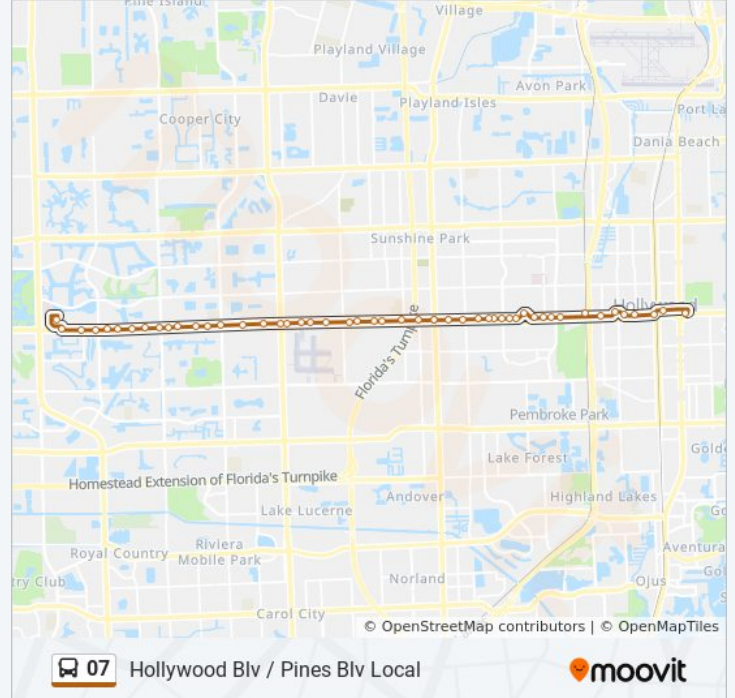

**07 bus Info**  
**Direction:** Pembroke Lakes Mall  
**Stops:** 51  
**Trip Duration:** 42 min  
**Line Summary:**

Hollywood B/N 56 A

Hollywood B/N 58 A

Hollywood Blvd & Us 441

Hollywood Blvd & Us 441

Hollywood B/N 62 A

Pines B/Palm A - (#10081)

Pines B/Palm A - (Mattress Firm)

Pines B/Nw 103 A - (Pembroke Pines City Center)

Pines B/Nw 106 A

Pines B/Nw 108 A

Pines B/Hiatus R (E)

Pines B/Hiatus R (W)

Pines B/Nw 114 A

Pines B/Nw 118 A

Pembroke Lakes Mall

**Direction: Pembroke Lakes Mall Via Bc South**  
52 stops

[VIEW LINE SCHEDULE](#)

- N 17 A/Hollywood B - (Young Circle)
- N 17 A/Hollywood B - (Young Circle)
- Tyler S/N 20 A
- Hollywood B/Dixie Hw
- Hollywood B/N 24 A
- Hollywood B/City Hall Cir (E)
- Hollywood B/City Hall Cir (W)
- Hollywood B/N 28 A
- Tcra Hollywood Tri-Rail
- Hollywood B/Park R - (Hollywood Hills P&R)
- Hollywood B/N 33 C
- Hollywood B/N 35 A
- Hollywood B/N Circle D (E)
- Circle D/N Rainbow D
- Hollywood B/N Circle D (W)
- Hollywood B/N 44 A
- Hollywood B/N 46 A
- Hollywood B/N 48 A
- Hollywood B/N 50 A
- Hollywood B/N 52 A
- Hollywood B/N 56 A
- Hollywood B/N 58 A
- Hollywood Blvd & Us 441
- Hollywood Blvd & Us 441
- Hollywood B/N 62 A
- Hollywood B/N 64 A
- Pines B/N 67 A
- Pines B/Nw 68 A
- Pines B/Nw 70 A
- Pines B/Nw 72 A

**07 bus Info**

**Direction:** Pembroke Lakes Mall Via Bc South

**Stops:** 52

**Trip Duration:** 50 min

**Line Summary:**

Broward College Northside Stop

Pines B/Mcarthur Pkw

Pines B/Nw 76 A