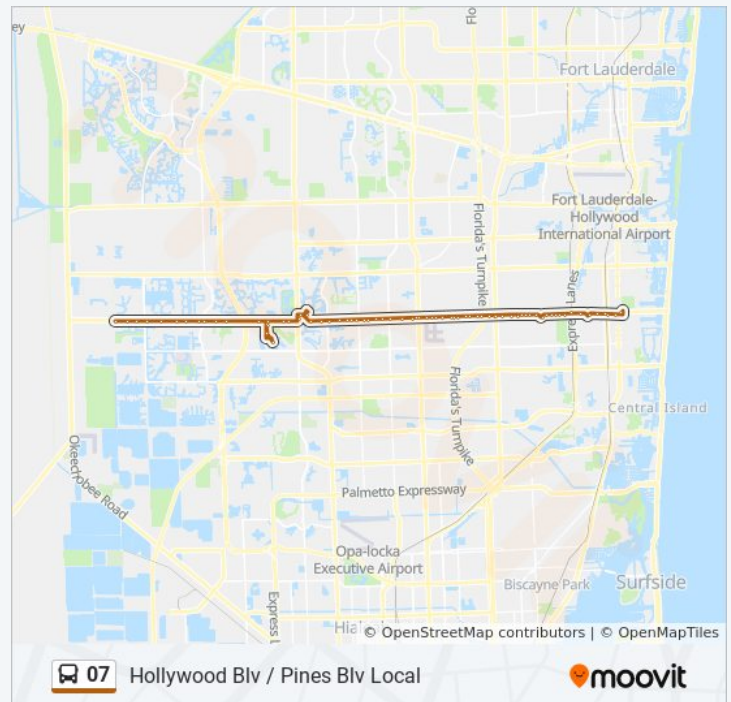

Pines B/Sw 118 A

Pines B/Sw 114 A

Pines B/Hiatus R

Pines B/Sw 108 A

**07 bus Time Schedule**

Young Circle Via Century Village Route Timetable:

Sunday	7:12 PM - 8:12 PM
Monday	7:41 PM - 8:38 PM
Tuesday	7:41 PM - 8:38 PM
Wednesday	7:41 PM - 8:38 PM
Thursday	7:41 PM - 8:38 PM
Friday	7:41 PM - 8:38 PM
Saturday	7:21 PM - 8:22 PM

**07 bus Info**

**Direction:** Young Circle Via Century Village

**Stops:** 73

**Trip Duration:** 73 min

**Line Summary:**

Pines B/Sw 106 A

Pines B/Nw 103 A

Pines B/Palm A - (Pp Municipal Ctr)