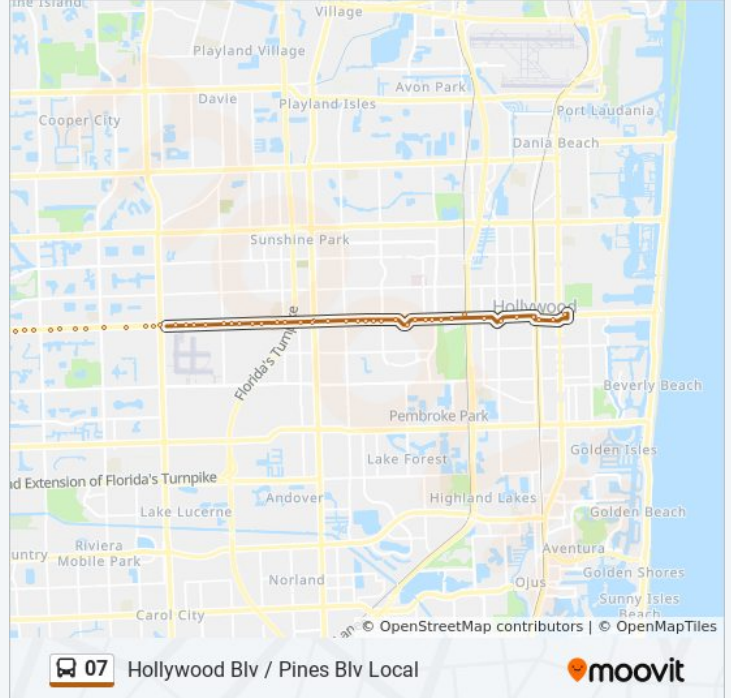

### 07 bus Info

**Direction:** Young Circle

**Stops:** 69

**Trip Duration:** 45 min

**Line Summary:**

Pines B/Sw 118 A  
Pines B/Sw 114 A  
Pines B/Hiatus R  
Pines B/Sw 108 A  
Pines B/Sw 106 A  
Pines B/Nw 103 A  
Pines B/Palm A - (Pp Municipal Ctr)  
Pines B/Palm A-Sw 96 Av  
Pines B/Nw 98 A  
Pines B/Sw 96 A - (Police Dept)  
Pines B/Sw 92 A  
Pines B/Douglas R  
Pines B/Nw 86 A  
Pines B/Nw 83 A  
Pines B/University D (W)  
Pines Blvd & University Dr  
Pines B/Nw 78 T  
Pines B/Nw 77 W  
Pines B/Nw 76 A - (N Perry Airport)  
Pines B/Mcarthur Pkw  
Pines B/Sw 72 A  
Pines B/Sw 71 A  
Pines B/Sw 70 A  
Pines B/Sw 68 A  
Pines B/Sw 67 A  
Pines B/Sw 64 W  
Hollywood B/Sw 63 T  
Hollywood B/S 62 A  
Hollywood B/Us 441 (W)  
Hollywood Blvd & Us 441  
Hollywood B/S 58 A  
Hollywood B/S 56 A  
Hollywood B/S 52 A

Hollywood B/S 50 A  
 Hollywood B/S 48 A  
 Hollywood B/S 46 A  
 Hollywood B/S Circle D (W)  
 Circle D/S Rainbow D  
 Hollywood B/S Circle D (E)  
 Hollywood B/S 35 A  
 Hollywood B/Park R  
 Hollywood B/Entrada S - (Hollywood Hills P&R)  
 Hollywood B/Calle Grande D  
 Tcra Hollywood Tri-Rail  
 Hollywood B/S 28 A  
 Hollywood B/City Hall Cir (E)  
 Hollywood B/S 24 A  
 Hollywood B/Dixie Hw  
 Harrison S/S 21 A  
 Harrison S/S 19 A  
 N 17 A/Hollywood B - (Young Circle)

**Direction: Young Circle Via Century Village & Bc South**

73 stops

[VIEW LINE SCHEDULE](#)

Pines B/Sw 196 A  
 Pines B/#19000  
 Pines B/Sw 186 A  
 Pines B/Sw 184 A  
 Pines B/Sw 178 A  
 Pines B/Sw 172 A - (Portables)  
 Pines B/Sw 168 A  
 Pines B/Sw 163 A  
 Pines B/Sw 160 A - (Dykes R)  
 Pines B/Westfork Plaza W  
 Pines B/Sw 155 A - (Whole Foods)