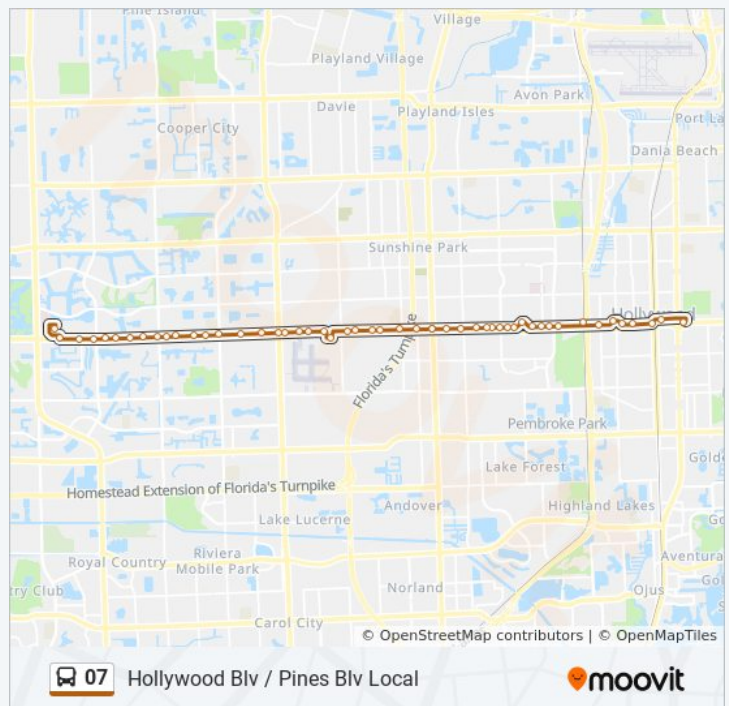

Pines B/Nw 118 A

Pembroke Lakes Mall

**Direction: Pembroke Lakes Mall Via Bc South**  
52 stops

[VIEW LINE SCHEDULE](#)

- N 17 A/Hollywood B - (Young Circle)
- N 17 A/Hollywood B - (Young Circle)
- Tyler S/N 20 A
- Hollywood B/Dixie Hw
- Hollywood B/N 24 A
- Hollywood B/City Hall Cir (E)
- Hollywood B/City Hall Cir (W)
- Hollywood B/N 28 A
- Tcra Hollywood Tri-Rail
- Hollywood B/Park R - (Hollywood Hills P&R)
- Hollywood B/N 33 C
- Hollywood B/N 35 A
- Hollywood B/N Circle D (E)
- Circle D/N Rainbow D
- Hollywood B/N Circle D (W)
- Hollywood B/N 44 A
- Hollywood B/N 46 A
- Hollywood B/N 48 A
- Hollywood B/N 50 A
- Hollywood B/N 52 A
- Hollywood B/N 56 A
- Hollywood B/N 58 A
- Hollywood Blvd & Us 441
- Hollywood Blvd & Us 441
- Hollywood B/N 62 A
- Hollywood B/N 64 A
- Pines B/N 67 A
- Pines B/Nw 68 A
- Pines B/Nw 70 A
- Pines B/Nw 72 A

**07 bus Time Schedule**

Pembroke Lakes Mall Via Bc South Route  
Timetable:

Sunday	9:06 AM - 6:06 PM
Monday	7:28 AM - 7:25 PM
Tuesday	7:28 AM - 7:25 PM
Wednesday	7:28 AM - 7:25 PM
Thursday	7:28 AM - 7:25 PM
Friday	7:28 AM - 7:25 PM
Saturday	7:21 AM - 6:28 PM

**07 bus Info**

**Direction:** Pembroke Lakes Mall Via Bc South

**Stops:** 52

**Trip Duration:** 50 min

**Line Summary:**

Broward College Northside Stop

Pines B/Mcarthur Pkw

Pines B/Nw 76 A

Pines B/Nw 114 A

Pines B/Nw 118 A

Pembroke Lakes Mall

**Direction: Pines - NW 210 Ave**

76 stops

[VIEW LINE SCHEDULE](#)

N 17 A/Hollywood B - (Young Circle)

N 17 A/Hollywood B - (Young Circle)