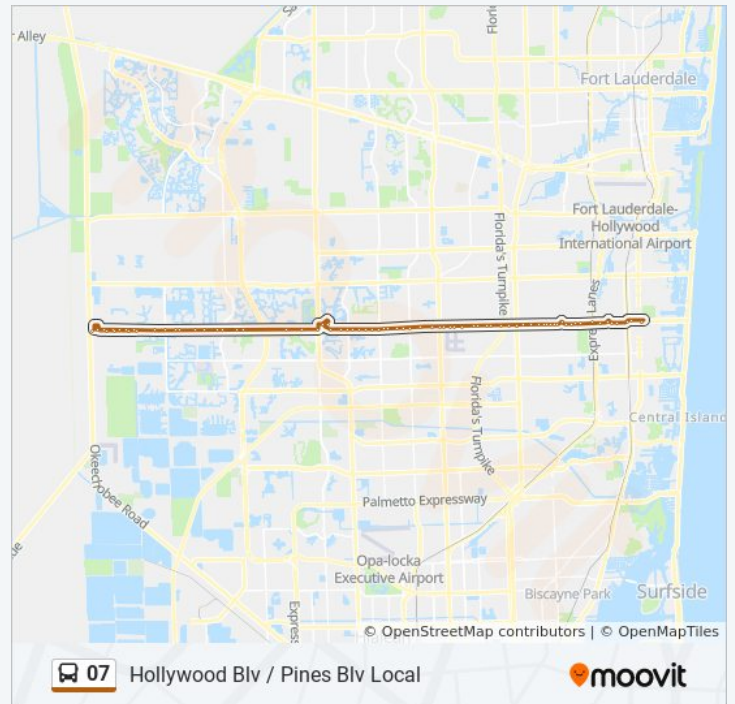

Pines B/#9500

**07 bus Info**

**Direction:** Pines - NW 210 Ave

**Stops:** 76

**Trip Duration:** 68 min

**Line Summary:**

Pines B/Nw 98 A - (Dunkin Donuts)

Pines B/Palm A - (#10081)