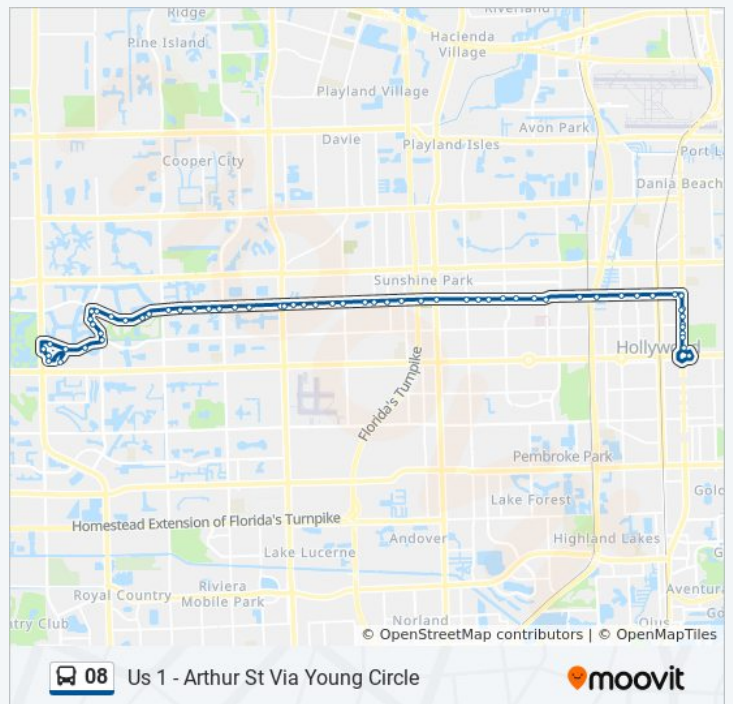

Hiatus R/E Pierpoint

Johnson S/Colony Point D

Johnson S/Nw 119 A

Johnson S/Nw 123 A

Flamingo R/Johnson S

NW 4 S/Flamingo R

Direction: Us 1 - Arthur St Via Young Circle

61 stops

[VIEW LINE SCHEDULE](#)

- Pembroke Lakes Mall
- NW 4 S/Memorial Hosp W
- Memorial Hospital W
- Flamingo R/Johnson S
- Johnson S/Nw 123 A
- Johnson S/Nw 119 A - (Pierpoint)
- Johnson S/Colony Point Cir
- Hiatus R/Johnson S
- Hiatus R/N Lakeview D
- Hiatus R/Nw 15 S
- Hiatus R/Nw 16 S
- Hiatus R/Taft S
- Taft S/Hiatus R
- Taft S/W Fairway R
- Taft S/Sandpiper C
- Taft S/N 104 A
- Taft S/N 103 A
- Taft S/N 99 A
- Taft S/N 97 T
- Taft S/N 95 A
- Taft S/N 92 A
- Taft S/Douglas R
- Taft S/N 87 W
- Taft S/Nw 85 W
- Taft S/University D
- Taft S/University D
- Taft S/Nw 79 A
- Taft S/N 77 W

08 bus Time Schedule

Us 1 - Arthur St Via Young Circle Route Timetable:

Sunday	7:30 AM - 8:48 PM
Monday	7:46 AM - 10:07 PM
Tuesday	7:46 AM - 10:07 PM
Wednesday	7:46 AM - 10:07 PM
Thursday	7:46 AM - 10:07 PM
Friday	7:46 AM - 10:07 PM
Saturday	7:00 AM - 9:00 PM

08 bus Info

Direction: Us 1 - Arthur St Via Young Circle

Stops: 61

Trip Duration: 53 min

Line Summary:

Taft S/N 76 A

Taft S/N 73 W

Taft S/N 72 A