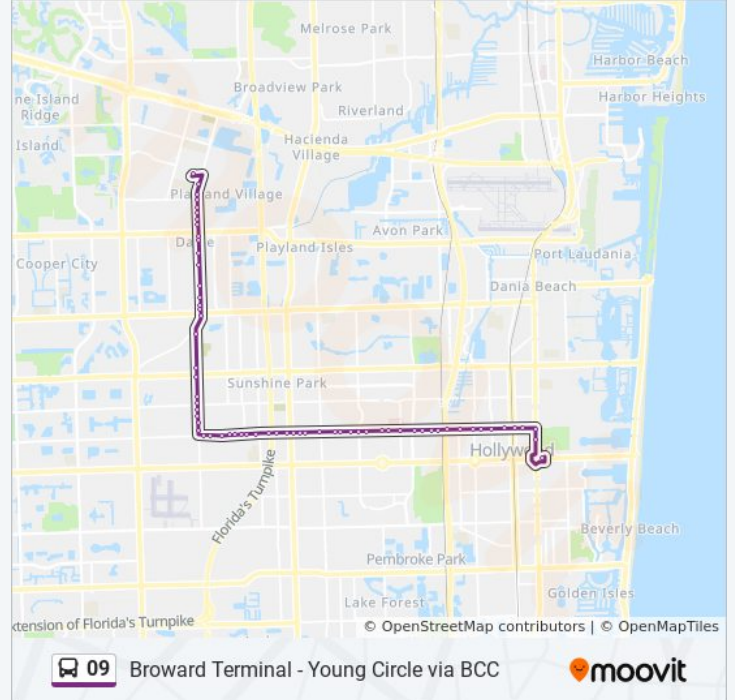

Johnson S/N 65 A

Johnson S/N 64 A

Johnson S/N 63 A

Johnson S/N 62 A

Johnson S/Us 441 (W)

Johnson St & Us 441 (E)

Johnson S/N 59 A

Johnson S/N 58 A

Johnson S/N 56 A

Johnson S/N 53 A

Johnson S/N 51 A

Johnson S/N 48 A

Johnson S/N 46 A

Johnson S/N 44 A  
Johnson S/N 40 A  
Johnson S/N 38 A  
Johnson St & 35 Ave  
Johnson S/N Park R  
Johnson S/N 32 A  
Johnson S/N 31 A  
Johnson S/Knights R  
Johnson S/N 29 A  
Johnson S/N 28 A  
Johnson S/N 26 A  
Johnson S/N 25 A  
Johnson S/N 24 A  
Johnson S/N 22 A  
Johnson S/N 21 A  
Johnson S/N 20 A  
Us1/Johnson S  
Us1/Pierce S  
N 17 A/Hollywood B - (Young Circle)

### Direction: Young Circle Via Bc Central

103 stops

[VIEW LINE SCHEDULE](#)

Broward Central Terminal  
Broward B/Nw 4 A  
Broward B/Nw 7 A  
Broward B/Nw 9 A  
Broward B/Nw 11 A  
Broward B/Nw 14 A  
Broward B/Nw 15 A  
Broward B/Nw 18 A  
Broward B/Nw 24 A  
Broward B/Nw 27 A