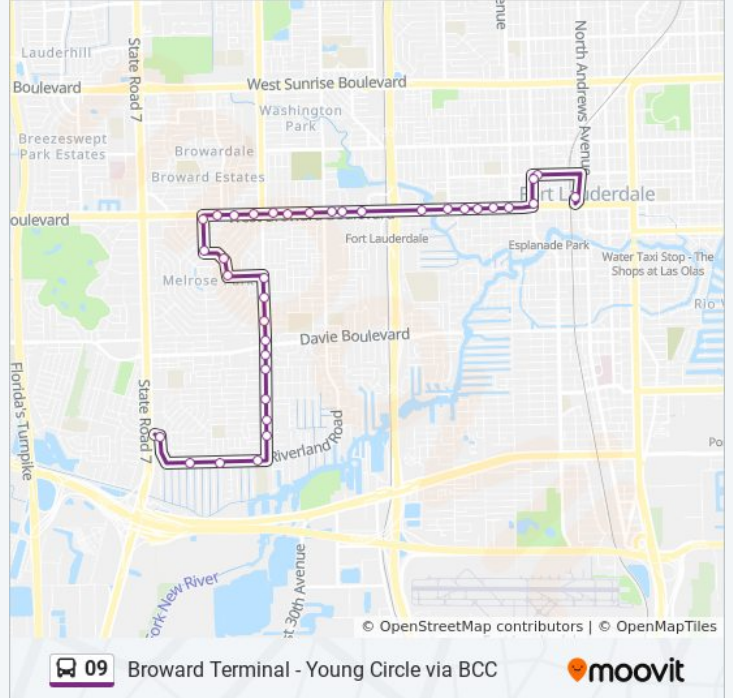

Use the Moovit App to find the closest 09 bus station near you and find out when is the next 09 bus arriving.

**Direction: Central Terminal**  
 36 stops  
[VIEW LINE SCHEDULE](#)

- Riverland Rd & Us 441
- Riverland R/Nassau L
- Riverland R/Flamingo L
- Riverland R/Sw 31 A - (N River Middle)
- SW 31 A/Sw 22 S
- SW 31 A/Sw 20 C
- SW 31 A/Sw 17 S
- SW 31 A/Sw 14 S
- SW 31 A/Sw 13 S
- SW 31 A/Davie B
- SW 31 A/Sw 11 S
- SW 31 A/Sw 8 S
- SW 31 A/Glendale B
- Glendale B/Evanston Cir
- Evanston Cir/Florida A
- Kentucky A/Evanston Cir
- Kentucky A/Auburn B
- Broward B/Sw 34 A
- Broward B/Berkeley B
- Broward B/Sw 31 A
- Broward Blvd & NW 31 Ave

**09 bus Info**

**Direction:** Central Terminal  
**Stops:** 36  
**Trip Duration:** 29 min  
**Line Summary:**

Broward B/Sw 29 A  
 Broward B/Sw 28 A  
 Ron Cochran Public Safety Building/Walmart  
 Broward B/Sw 26 A  
 Broward B/Sw 22 A  
 Broward B/Sw 18 A  
 Salvation Army  
 Broward B/Sw 14 A - (Police Dept)  
 Broward B/Sw 12 A  
 Broward B/Sw 11 A  
 Broward B/Sw 9 A  
 NW 7 A/Broward B  
 NW 7 A/Nw 4 S - (Family Health Ctr)  
 NW 4 S/Nw 6 A - (Family Health Ctr)  
 Broward Central Terminal

**Direction: Central Terminal Via Bc Central**

97 stops

[VIEW LINE SCHEDULE](#)

N 17 A/Hollywood B - (Young Circle)  
 N 17 A/Hollywood B - (Young Circle)  
 Tyler S/N 20 A  
 N 21 A/Fillmore S  
 Johnson S/N 22 A  
 Johnson S/N 24 A  
 Johnson S/N 25 A  
 Johnson S/N 26 A  
 Johnson S/#2637  
 Johnson S/N 28 A  
 Johnson S/N 28 A  
 Johnson S/N 30 R  
 Johnson S/N 31 C  
 Johnson S/N 32 A