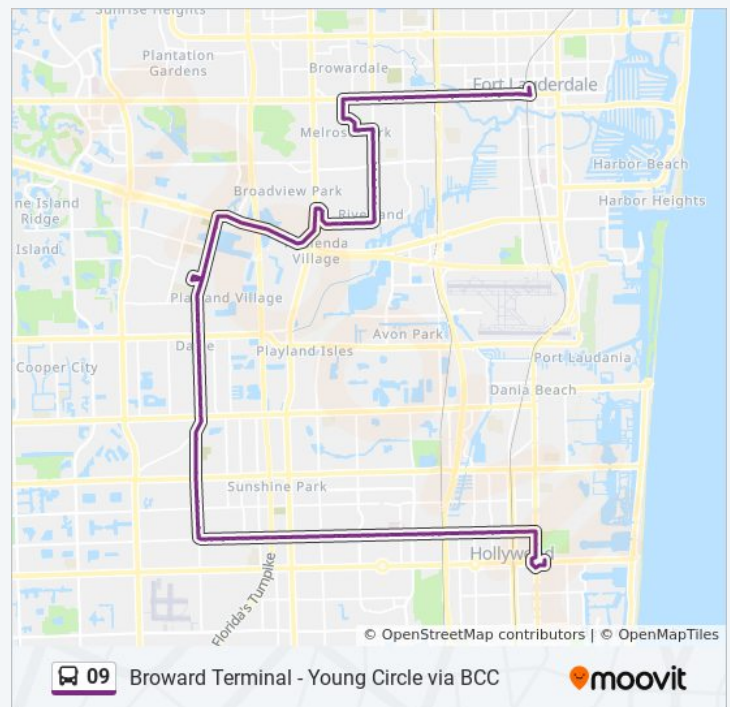

Davie R/Mc Fatter Technical Ctr

Davie R/Bc - Institute Of Public Safety

Bc Central Campus - (Build 19)

Davie R/Sw 37 S

Davie R/Sw 38 C

Davie R/Sw 39 S

Davie R/Sw 41 S

Davie R/Sw 42 S