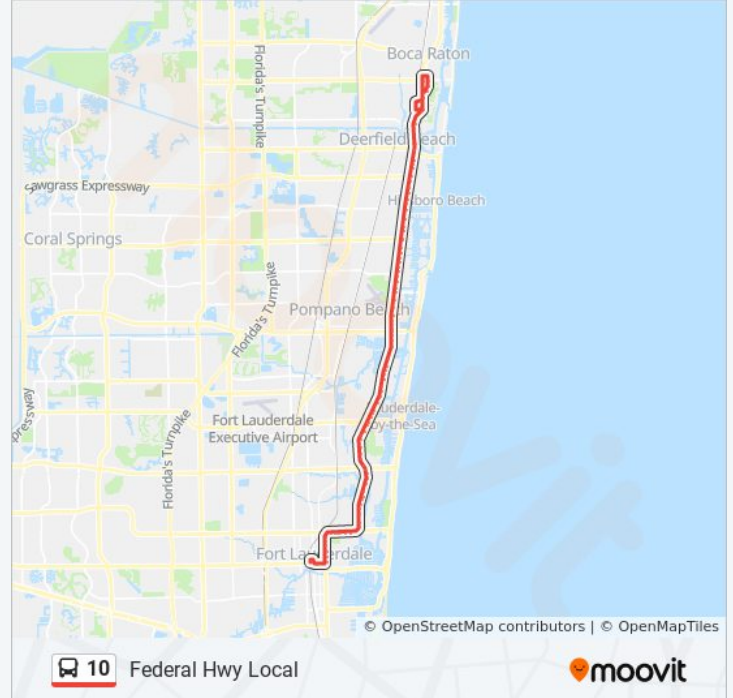

10 bus Info

Direction: Boca Raton

Stops: 100

Trip Duration: 73 min

Line Summary:

Us1/#2400 Bridge

Us1/Ne 26 S

Us1/#2840 - (Fort Lauderdale)

Us1/Ne 59 S (S)

Us1/Ne 59 S (N)

Us 1 & NE 62 St

Us1/Imperial Point Hospital

Us1/Ne 65 S

Us 1/Se 15 S - (Mcnab Rd)

Us1/Se 13 C

Us1/Se 12 S

Us1/Se 9 S

Us1/Se 7 S

Us1/Se 4 S

Us1/Se 2 S

Us1/Atlantic B

Us1/Ne 2 S

Us1/Ne 4 S

Us1/Ne 6 S