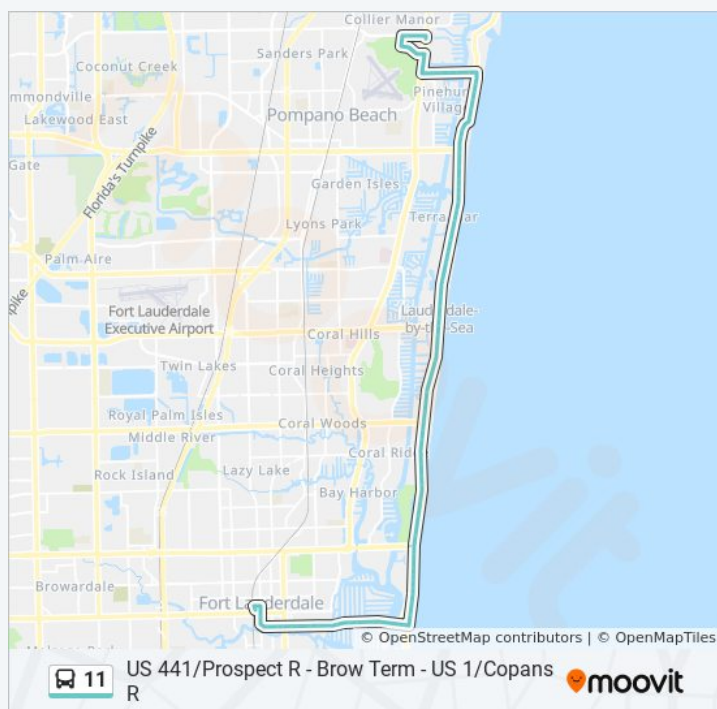

### Trip Duration: 55 min Line Summary:

A1a/Palm A

A1a/Hibiscus A

A1a/Datura A

A1a/Commercial B

City Hall

A1a/Washingtonia A

A1a/Pine A