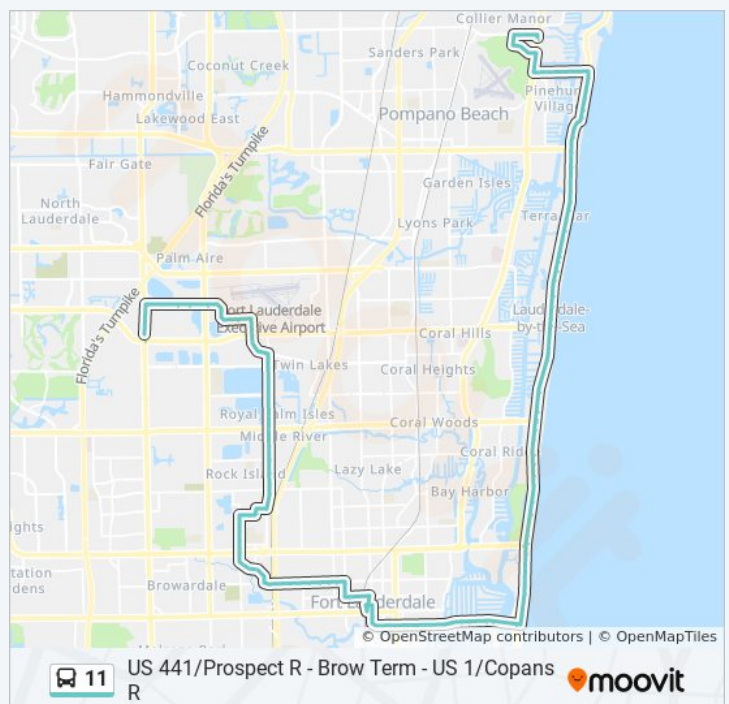

NE 14 S/Ne 28 A
NE 14 S/Ne 27 A
NE 14 S/Ne 25 A
NE 14 S/Ne 23 A
Copans R/Ne 12 T (E)
Us 1 & Copans Rd

Direction: Us 1 - Copans Via Central Terminal

134 stops

[VIEW LINE SCHEDULE](#)

Commercial Blvd & Us 441
Us 441/Nw 53 S
Us 441/Lakeside D
Us 441/Prospect R
Prospect R/Us 441
Prospect R/Nw 36 A
Prospect R/Nw 35 A
Prospect R/Nw 33 A
Prospect R/Nw 31 A
Prospect R/Perimtr R - (Henderson Health)
Prospect R/Nw 55 C
Prospect R/Nw 27 A
Prospect R/Nw 52 S
Prospect R/Commercial B
Prospect R/Commercial B
NW 21 A/Prospect R
NW 21 A/Nw 44 S
NW 21 A/Crystal Lake Apt
NW 21 A/Nw 39 S
NW 21 A/Nw 36 S
NW 21 A/Nw 33 C
NW 21 A/Oakland Park B
Oakland Park Blvd & 21 Ave

11 bus Time Schedule

Us 1 - Copans Via Central Terminal Route
Timetable:

Sunday	7:15 AM - 8:13 PM
Monday	5:00 AM - 10:40 PM
Tuesday	5:00 AM - 10:40 PM
Wednesday	5:00 AM - 10:40 PM
Thursday	5:00 AM - 10:40 PM
Friday	5:00 AM - 10:40 PM
Saturday	5:05 AM - 9:34 PM

11 bus Info

Direction: Us 1 - Copans Via Central Terminal
Stops: 134
Trip Duration: 113 min
Line Summary: