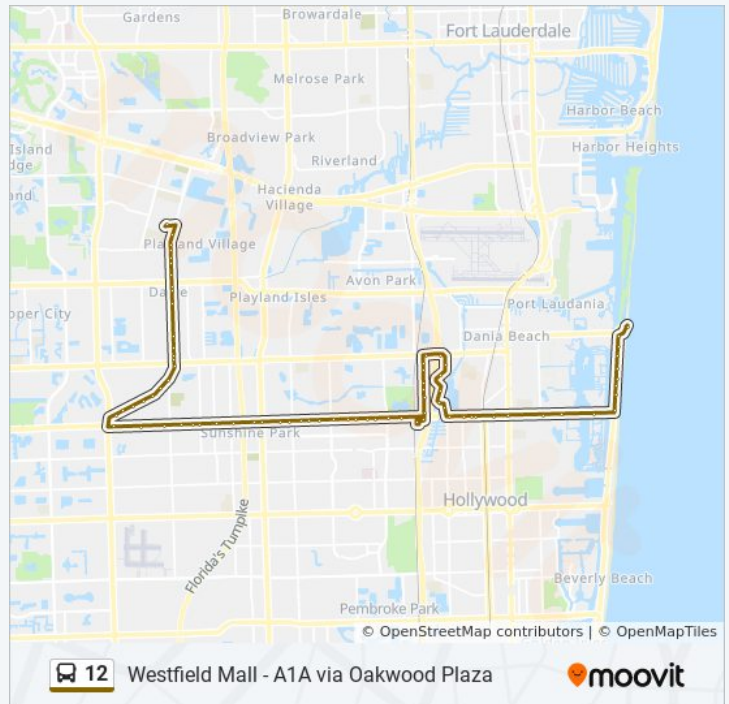

Sheridan S/N 64 A

Sheridan S/N 61 A - (Us 441)

Sheridan St & Us 441

Sheridan S/N 57 W

Sheridan S/N 56 T

Sheridan S/N 52 A - (Sheridan Tech)

Sheridan S/N 52 A

Sheridan S/#4914

Sheridan S/N 46 A

12 bus Info

Direction: Dania Beach Via Tri-Rail

Stops: 78

Trip Duration: 63 min

Line Summary:

Sheridan S/N 40 A

Sheridan S/N 40 A

Sheridan S/N 37 A

Sheridan S/N 35 A

Sheridan S/N Park R

Sheridan S/Dickens C

N 29 A/Sheridan S

Sheridan St Tri-Rail Park & Ride Station

N 29 A/Sheridan S

N 29 A/#3101