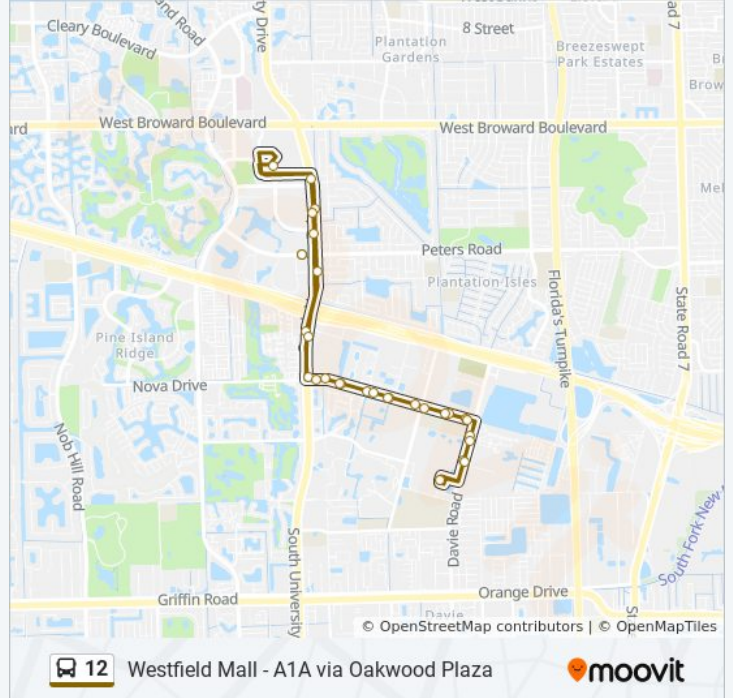

Use the Moovit App to find the closest 12 bus station near you and find out when is the next 12 bus arriving.

Direction: Broward College Via Broward Mall

31 stops

[VIEW LINE SCHEDULE](#)

- Bc Central Campus - (Build 19)
- Davie R/Bc - Institute Of Public Safety
- Nova D/Davie R
- Nova D/Davie R - (Mcfatter)
- Nova D/College A
- Nova D/Sw 70 T
- Nova D/Sw 70 W
- Nova D/Sw 75 A
- Nova D/University D
- University D/Nova D
- University D/Sr 84
- University D/Sw 13 P
- Peters Rd & University Dr
- University D/The Fountains
- Westfield Mall
- University D/Federated R
- University D/The Fountains
- University D/Sw 10 St
- Peters Rd & University Dr
- Peters Rd & University Dr
- University D/Sr 84 - (Whole Foods)

12 bus Info

Direction: Broward College Via Broward Mall

Stops: 31

Trip Duration: 30 min

Line Summary:

Nova D/University D

Nova D/Sw 75 A

Nova D/Sw 71 T

Nova D/Sw 70 T

Nova D/College A

Nova D/Davie R - (Mcfatter)

Nova D/Davie R

Davie R/Mc Fatter Technical Ctr

Davie R/Bc - Institute Of Public Safety

Bc Central Campus - (Build 19)

Direction: Broward College Via Tri-Rail & Broward Mall

108 stops

[VIEW LINE SCHEDULE](#)

Dania Beach

A1a/Balboa S

A1a/Desoto S

A1a/Oak S

A1a/Allen S

A1a/Custer S