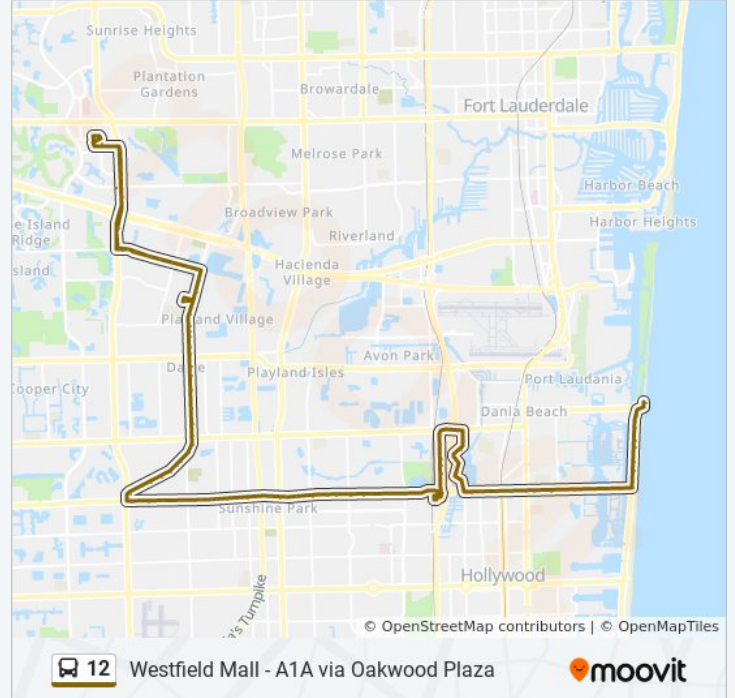

Sheridan S/N 24 A

Sheridan S/Oak Gardens L

Oakwood B/Sheridan S

Oakwood B/#2914

Oakwood B/#3501

Oakwood B/Stirling R - (Office Max)

N 29 A/Stirling R

N 29 A/#4020

N 29 A/Pershing S

N 29 A/Greene S

N 29 A/Greene S

N 29 A/Sheridan S

N 29 A/Sheridan S

Sheridan St Tri-Rail Park & Ride Station

Sheridan S/N Park R

Sheridan S/N 35 A

Sheridan S/N 38 A

Sheridan S/N 40 A

Sheridan S/#4200

Sheridan S/N 46 A

Sheridan S/#4905 - (Sheridan Plz)

Sheridan S/N 52 A

Sheridan S/N 52 A - (Sheridan Tech)

Sheridan S/N 56 A

Sheridan S/N 58 A

Sheridan S/N 59 A - (Us 441)

Sheridan St & Us 441

Sheridan S/N 61 A - (Us 441)

Sheridan S/N 64 A

Sheridan S/N 67 A

Sheridan S/N 68 A

Sheridan S/N 69 A

Sheridan S/N 70 T