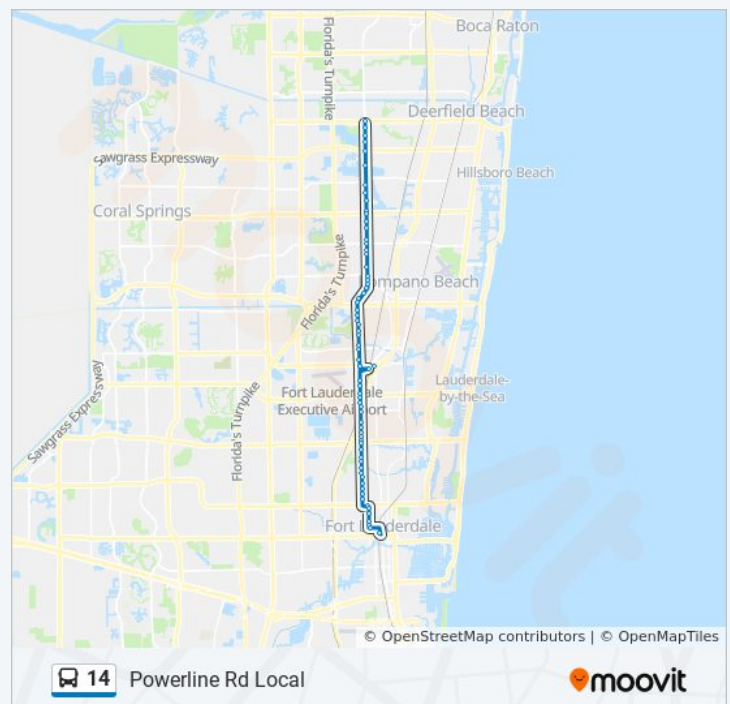

NW 7 A/Nw 5 S

NW 4 S/Nw 6 A - (Family Health Ctr)

Broward Central Terminal

Direction: Central Terminal Via Tri-Rail

67 stops

[VIEW LINE SCHEDULE](#)

Hillsboro Blvd & Powerline Rd

Powerline R/Sw 2 C

Powerline R/Mlk Jr B

Powerline R/Mlk Jr B

Powerline R/Nw 10 C

Powerline R/Nw 8 S

Powerline R/Nw 6 S

Powerline R/Nw 4 S

Powerline R/Atlantic B (N)

Atlantic Blvd & Powerline Rd

Powerline R/N Course D

Powerline R/Palm Aire D N

Powerline R/S Course D

14 bus Time Schedule

Central Terminal Via Tri-Rail Route Timetable:

Sunday	7:41 AM - 7:43 PM
Monday	5:10 AM - 10:50 PM
Tuesday	5:10 AM - 10:50 PM
Wednesday	5:10 AM - 10:50 PM
Thursday	5:10 AM - 10:50 PM
Friday	5:10 AM - 10:50 PM
Saturday	6:23 AM - 10:18 PM

14 bus Info

Direction: Central Terminal Via Tri-Rail

Stops: 67

Trip Duration: 68 min

Line Summary:

Powerline R/Pompano Park 1

Powerline R/Palm Aire D S

Powerline R/Gateway D - (Mcnab Rd)