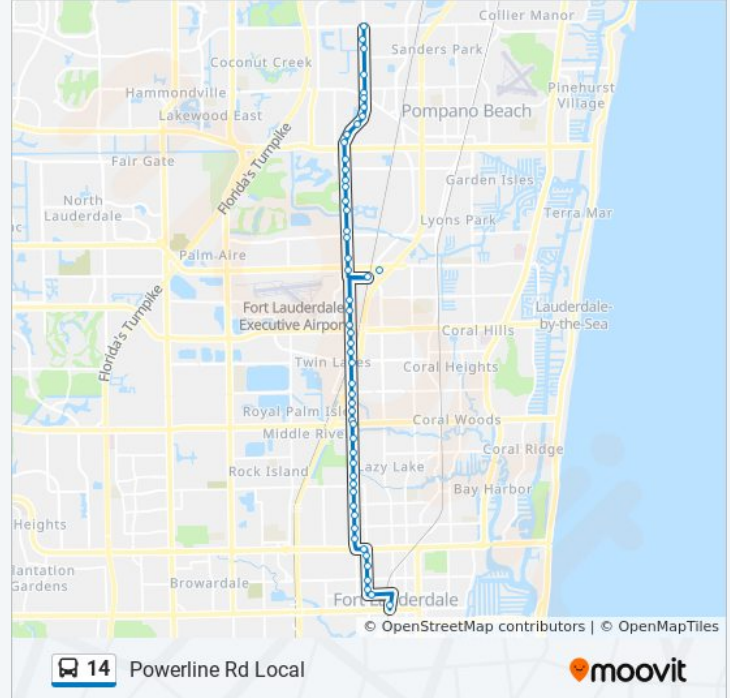

Powerline R/Oakland Park B (N)

Oakland Park Blvd & Powerline Rd

Powerline R/Nw 29 S

Powerline R/Nw 26 S

Powerline R/Nw 9 T - (Nw 24 S)

Powerline R/Nw 20 S

Powerline R/Nw 19 S

Powerline R/Nw 18 S

Powerline R/Nw 16 S

Powerline R/Nw 14 C

Powerline R/Nw 13 S

Powerline R/Chateau Park D

Sunrise B/Nw 7 T

NW 7 A/Nw 9 S

NW 7 A/Nw 8 S

NW 7 A/Sistrunk B

NW 7 A/Nw 5 S

NW 4 S/Nw 6 A - (Family Health Ctr)

Broward Central Terminal

Direction: Central Terminal Via Tri-Rail

67 stops

[VIEW LINE SCHEDULE](#)

Hillsboro Blvd & Powerline Rd

Powerline R/Sw 2 C