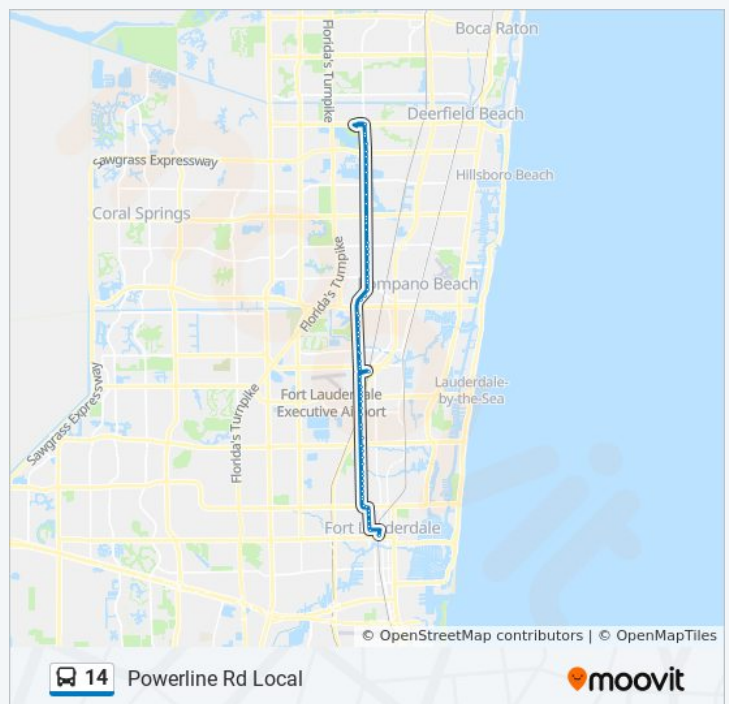

Powerline R/Oakland Park B (S)

Oakland Park Blvd & Powerline Rd

Powerline R/Nw 34 S

Powerline R/Nw 35 C

Powerline R/Nw 38 S - (Park Lane W)

Powerline R/Nw 40 S

14 bus Time Schedule

Powerline - Hillsboro Via Tri-Rail Route Timetable:

Sunday	8:04 AM - 8:04 PM
Monday	4:44 AM - 11:26 PM
Tuesday	4:44 AM - 11:26 PM
Wednesday	4:44 AM - 11:26 PM
Thursday	4:44 AM - 11:26 PM
Friday	4:44 AM - 11:26 PM
Saturday	5:12 AM - 10:24 PM

14 bus Info

Direction: Powerline - Hillsboro Via Tri-Rail

Stops: 73

Trip Duration: 68 min

Line Summary:

Powerline R/Prospect R

Powerline R/Nw 46 S

Powerline R/Nw 49 S

Powerline R/Commercial B

Powerline R/Nw 51 P