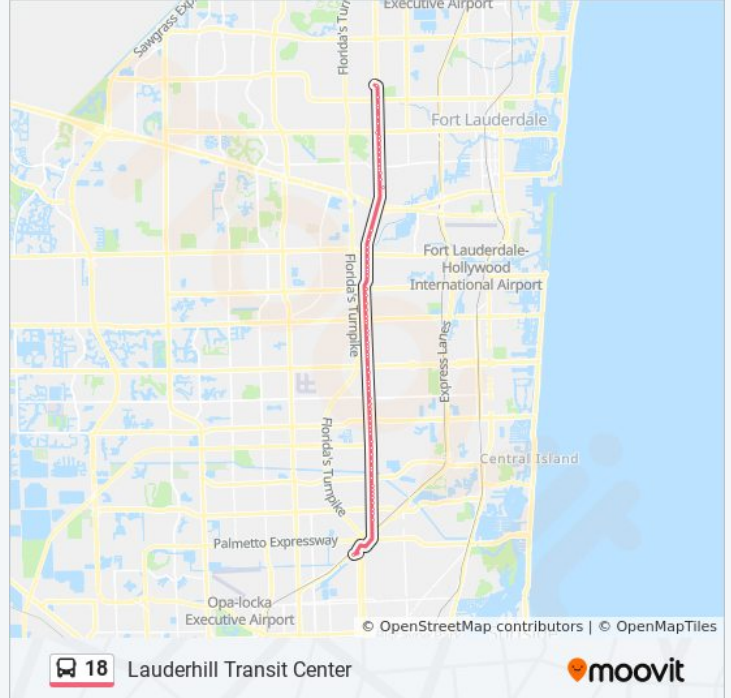

18 bus Info

Direction: Lauderhill Transit Center

Stops: 73

Trip Duration: 65 min

Line Summary:

Us 441/Nw 204 S
Us 441/Nw 207 S
Us 441/Nw 209 S
Us 441/Nw 215 S - (County Line R)
Us 441/Sw 40 S
Us 441/Sw 35 S
Us 441/Sw 34 S
Us 441/Sw 32 S
Hallandale Beach Blvd & Us 441
Us 441/Sw 25 S
Us 441/Sw 23 S
Us 441/Sw 21 S
Us 441/Sw 19 S
Pembroke Rd & Us 441
Us 441/Mayo S
Us 441/Plunkett S
Us 441/Dewey S
Us 441/Washington S
Us 441/Hollywood B
Hollywood Blvd & Us 441
Us 441/Fillmore S
Us 441/Pierce S
Us 441/Johnson S
Us 441/Hayes S
Us 441/Arthur S
Us 441/Taft S
Us 441/Harding S
Us 441/Thomas S - (Sheridan S)
Sheridan St & Us 441
Us 441/Farragut S
Us 441/N 59 T
Us 441/Sunset D
Us 441/Seminole Bingo