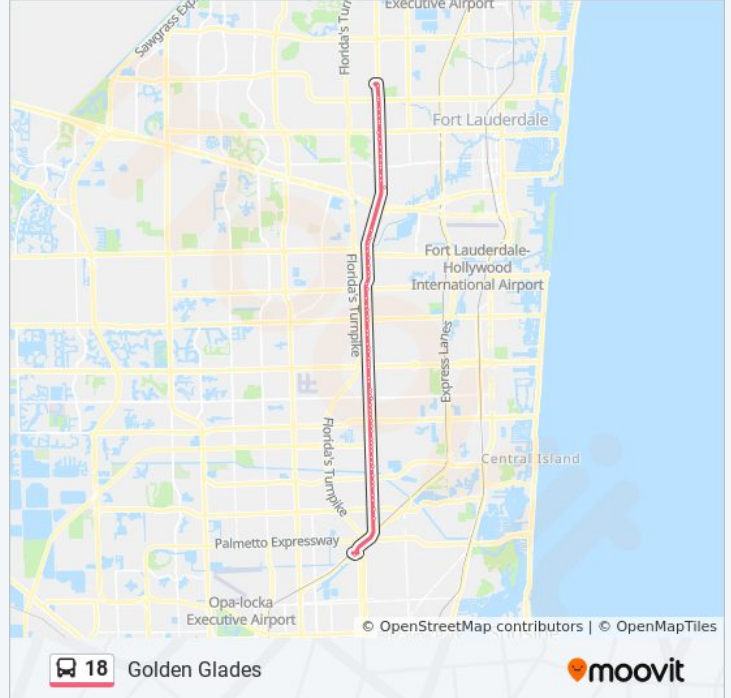

Use the Moovit App to find the closest 18 bus station near you and find out when is the next 18 bus arriving.

Direction: Golden Glades

73 stops

[VIEW LINE SCHEDULE](#)

- Lauderhill Transit Center
- Us 441/Nw 12 S (S)
- Us 441/Sunrise B
- Us 441/Nw 8 S
- Us 441/Nw 5 S
- Us 441/N Hospital D (N)
- Us 441/S Hospital D (S)
- Alexan Apts Westgate Plaza
- Broward Blvd & Us 441
- Us 441/Sw 3 S
- Us 441/Sw 6 S
- Us 441/Sw 8 S
- Us 441/Peters R (N)
- Us 441/Peters R (S)
- Davie Blvd & Us 441
- Us 441/Sw 16 S
- Us 441/Sw 19 S
- Riverland Rd & Us 441
- Us 441/Oakes R
- Us 441/Powells R - (U-Pull-It Car Scrap)
- Us 441/Powells R - (Davie Town Plaza)
- Us 441/Orange D

18 bus Info

Direction: Golden Glades

Stops: 73

Trip Duration: 65 min

Line Summary:

Us 441/Griffin R (N)
Us 441/Griffin R (S)
Us 441/Sw 51 S
Us 441/Hard Rock Casino - (Sw 54 St/Lucky St)
Us 441/Sw 54 Ct
Us 441/Stirling R (N) - (Seminole Way)
Us 441 & Stirling Rd
Us 441/Seminole Bingo
Us 441/Osceola D
Us 441/#2856
Us 441/Farragut St
Sheridan St & Us 441
Sheridan St & Us 441
Us 441/Harding S
Us 441/Taft S
Us 441/Arthur S
Us 441/Grant S
Us 441/Johnson S
Us 441/Fillmore S
Us 441/Polk S
Us 441/Duval S - (Hollywood B)
Hollywood Blvd & Us 441
Us 441/Madison S
Us 441/Washington S
Us 441/Rodman S
Us 441/Mayo S
Us 441/Flagler S
Pembroke Rd & Us 441
Us 441/Sw 21 S
Us 441/Sw 23 S
Us 441/Sw 25 S
Us 441/Miramar Pkwy (N)
Hallandale Beach Blvd & Us 441

Us 441/Sw 32 S

Us 441/Sw 35 S

Us 441/Sw 37 S

Us 441/Sw 40 S

Us 441/Nw 215 S - (County Line Rd)

Us 441/Nw 212 S

Us 441/Nw 209 C

Us 441/Nw 207 S

Nw 2 Av@Nw 179 St

Golden Glades Park & Ride

Direction: Lauderhill Transit Center

73 stops

[VIEW LINE SCHEDULE](#)

Golden Glades Park & Ride

Nw 2 Av@Nw 177 St

Nw 2 Av@Nw 181 St