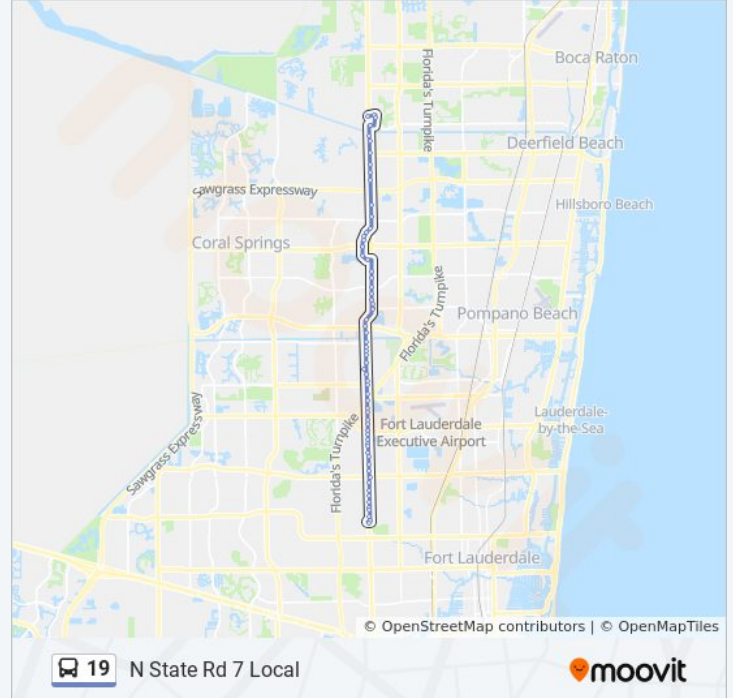

Us 441/Nw 19 S

Copans Rd & Us 441

Us 441/Winfield B

Us 441/Rancho B

NW 31 S - (Coral Bay B)/Us 441

Turtle Creek D/S Bay D

Sample Rd & Turtle Creek Rd

Sample Rd & Turtle Creek Rd

Turtle Creek D/Terrapin L

Walmart Turtle Creek D/Terrapin L - Nb

Turtle Creek D/Creekside D

Turtle Creek Dr & Us 441

Us 441/Wiles R

Us 441/Winston Park B

Us 441/Nw 61 S

Us 441/Regency Lakes B

Us 441/Johnson R

Us 441/Hillsboro B

Us 441/Nw 74 P

Us 441/Nw 76 P

SW 18 S Marina B/Us 441

Edgewater Pkwy @ Leeward Ln

Sandalfoot Blvd @ Bld0201

Us 441 & Sandalfoot Blvd

Direction: Lauderhill Transit Center

60 stops

[VIEW LINE SCHEDULE](#)

Us 441 & Sandalfoot Blvd

Us 441/Marina B

Us 441/Lox R

Us 441/Nw 74 P

Us 441/Hillsboro B