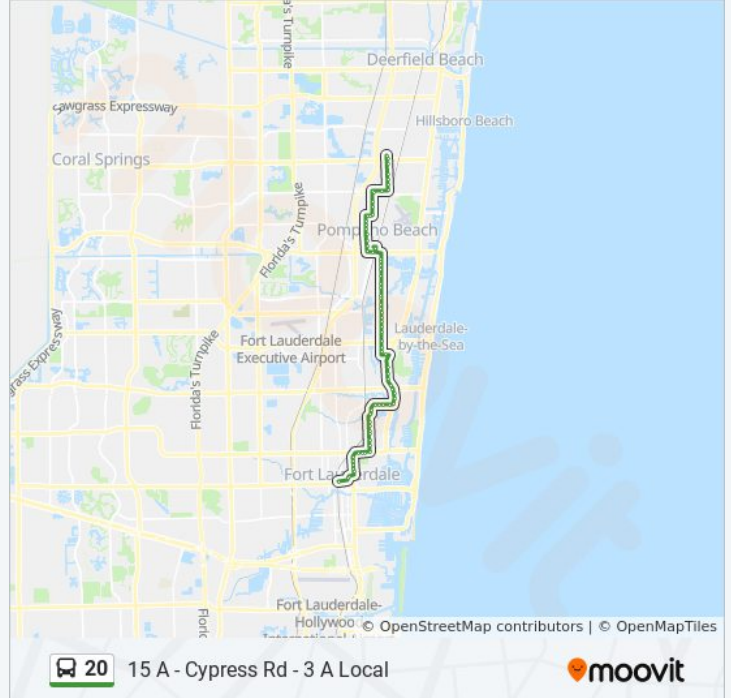

Use the Moovit App to find the closest 20 bus station near you and find out when is the next 20 bus arriving.

Direction: Broward Health North Via Northeast Transit Center
 78 stops
[VIEW LINE SCHEDULE](#)

NE 15 A/Ne 17 S

NE 15 A/Ne 19 S

NE 15 A/Ne 21 S

NE 15 A/Ne 24 S

20 bus Time Schedule

Broward Health North Via Northeast Transit Center
 Route Timetable:

Sunday	10:00 AM - 7:10 PM
Monday	6:00 AM - 9:05 PM
Tuesday	6:00 AM - 9:05 PM
Wednesday	6:00 AM - 9:05 PM
Thursday	6:00 AM - 9:05 PM
Friday	6:00 AM - 9:05 PM
Saturday	5:50 AM - 8:00 PM

20 bus Info

Direction: Broward Health North Via Northeast Transit Center

Stops: 78

Trip Duration: 61 min

Line Summary:

NE 26 S/Ne 16 A
NE 26 S/Ne 17 T
NE 26 S/Ne 19 A
NE 26 S/Ne 25 S
Us1/Ne 26 S
Us1/#2840 - (Fort Lauderdale)
Us1/Oakland Park B (S)
Us 1 & Oakland Park Blvd
Us1/Ne 33 C
Us1/Ne 37 S
Us1/Ne 38 S
Us1/Ne 39 S
NE 45 S/Ne 20 A
NE 18 A/Ne 47 S
NE 18 A/Ne 48 C
NE 18 A/Commercial B
NE 18 A/Ne 53 S
NE 18 A/Ne 56 S
NE 18 A/Ne 58 S
NE 18 A/Ne 59 S
NE 18 A/Ne 62 S
NE 18 A/Ne 63 S
NE 18 A/Ne 65 S
Cypress R/Mcnab R (S)
Cypress R/Mcnab R (N)
Cypress R/Se 12 S
Cypress R/Se 10 S
Cypress R/Se 7 S
Cypress R/Se 5 C
Cypress R/Sw 4 S - (Virginian)
Cypress R/Se 3 S
Cypress R/Se 2 S
Martin Luther King Blvd & Dixie Hwy Pomp

Martin Luther King Blvd & Dixie Hwy Pomp
Northeast Transit Center - (Bay 1 - Rt20 North)
Atlantic B/Dixie Hwy
NW 6 A/Atlantic B
NW 6 A/Nw 4 S
NW 6 A/Nw 6 S
NW 6 A/Nw 10 S
NW 6 A/Nw 12 S
NW 6 A/Nw 15 S
NW 6 A/Nw 15 C
NW 16 S/Nw 5 A
NW 16 S/Nw 3 W
NW 3 A/Nw 16 S
NW 3 A/Nw 18 C
NW 3 A/#2011
Copans Rd & NW 3 Ave
Copans R/Nw 3 A
Copans R/N Cypress R
NE 3 A/Ne 25 S
NE 3 A/Ne 26 C
NE 3 A/Ne 29 S
NE 3 A/Ne 31 S
NE 3 A/Ne 35 S - (Crystal Lakes Middle Sch)
NE 3 A/Sample R (N)
Broward Health North