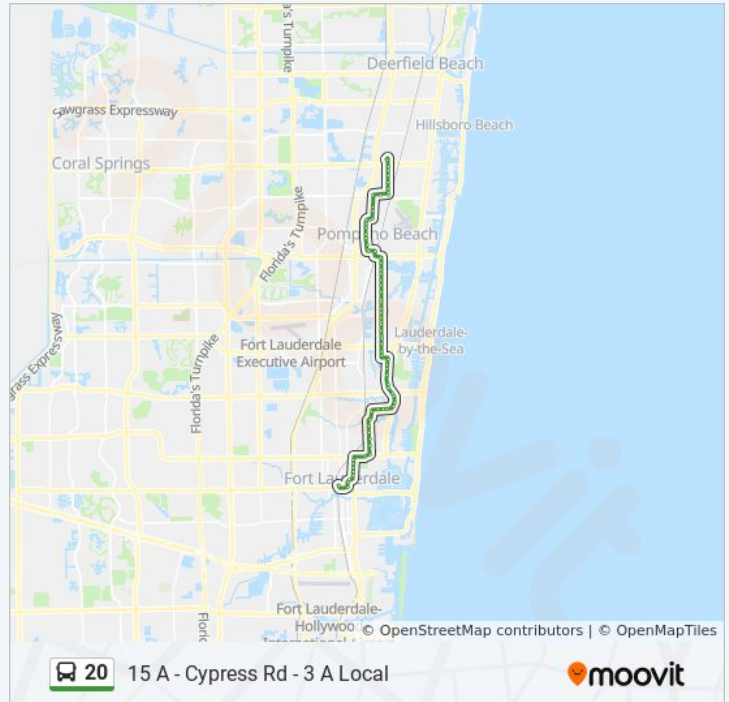

Use the Moovit App to find the closest 20 bus station near you and find out when is the next 20 bus arriving.

Direction: Broward Health North Via Northeast Transit Center
 78 stops
[VIEW LINE SCHEDULE](#)

- NE 3 A/Ne 29 S
- NE 3 A/Ne 26 C
- NE 3 A/Ne 25 S
- NE 3 A/Copans R
- Copans R/Cypress R
- Copans Rd & NW 3 Ave
- NW 3 A/Nw 19 C
- NW 3 A/Nw 18 C
- NW 3 A/Nw 16 S
- NW 16 S/Nw 3 W
- NW 16 S/Nw 6 A
- NW 6 A/Nw 15 P
- NW 6 A/Nw 15 S
- NW 6 A/Nw 12 S
- NW 6 A/Nw 10 S
- NW 6 A/Nw 6 S
- NW 6 A/Mlk Jr B
- Mlk Jr B/Nw 5 A
- Northeast Transit Center - (Mlk B/Dixie H)
- Martin Luther King Blvd & Dixie Hwy Pomp
- Cypress R/Atlantic B
- Cypress R/Sw 2 S
- Cypress R/Sw 4 S - (Virginian)
- Cypress R/Sw 5 S
- Cypress R/Sw 7 St
- Cypress R/Sw 9 S
- Cypress R/Sw 12 S
- Cypress R/Se 14 S
- Cypress R/Mcnab R (S)
- NE 18 A/Ne 64 S
- NE 18 A/Ne 63 S
- NE 18 A/Ne 60 S
- NE 18 A/Ne 59 S

20 bus Info

Direction: Central Terminal Via Northeast Transit Center

Stops: 74

Trip Duration: 51 min

Line Summary:

NE 18 A/Ne 58 S

NE 18 A/Ne 56 S

NE 18 A/Ne 53 S