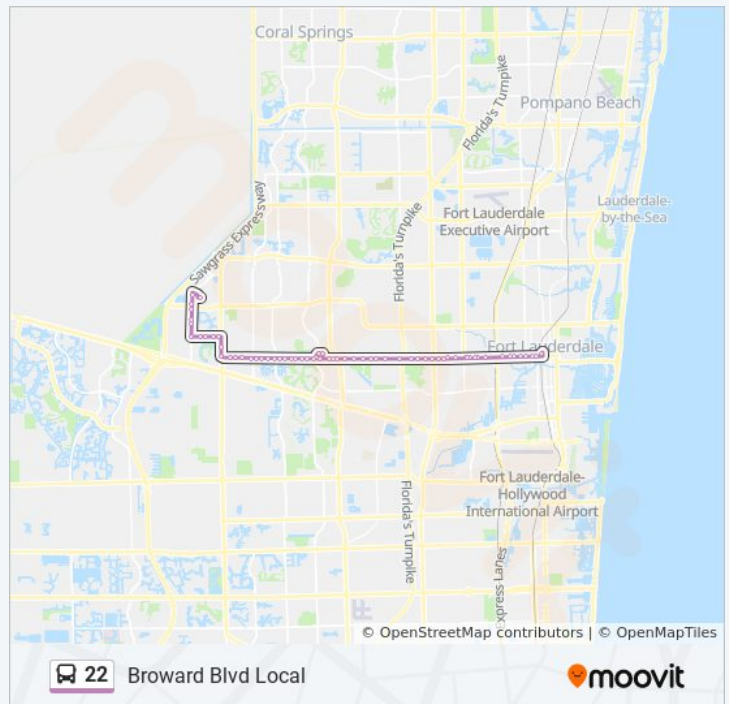

Broward B/Nw 48 A

Broward B/Acre D

Broward B/Fig Tree L

Broward B/Holly L

22 bus Time Schedule

Sawgrass Mills Route Timetable:

Sunday	Not Operational
Monday	Not Operational
Tuesday	Not Operational
Wednesday	Not Operational
Thursday	Not Operational
Friday	Not Operational
Saturday	5:45 AM

22 bus Info

Direction: Sawgrass Mills

Stops: 65

Trip Duration: 44 min

Line Summary:

Broward B/Tropical W

Broward B/Nw 69 A

Broward B/Sw 70 T