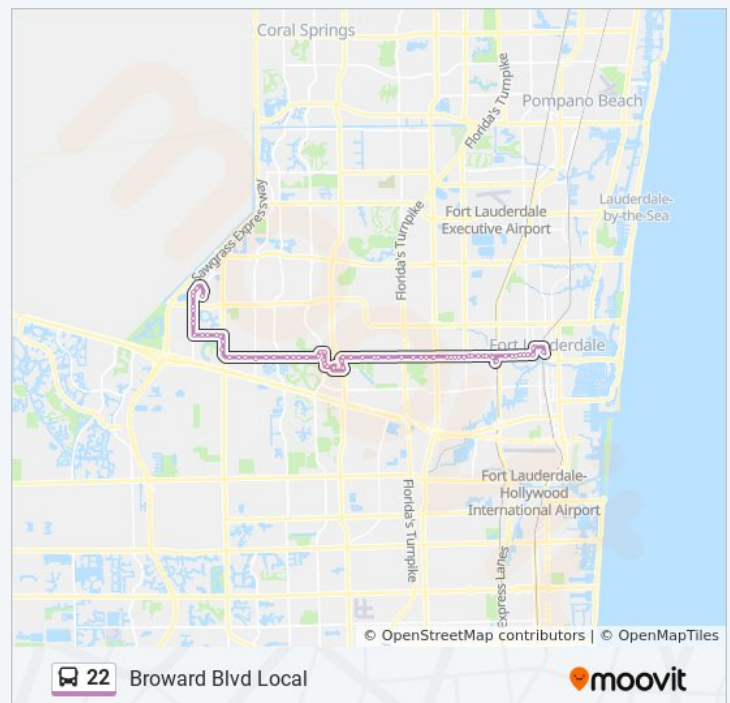

Broward B/Sw 118 A

Broward B/Terra Bella

Broward B/Hiatus R

Broward B/Sw 108 A

Broward B/Nob Hill R

Broward B/Torchwood A

Broward B/Sw 96 T

Broward B/Wimbledon Lake D

Broward B/Jacaranda Cc D

Pine Island R/Broward B

West Regional Terminal

NW 2 S/Nw 84 A

SW 84 A/Broward B

SW 84 A/Sw 2 S

SW 3 S/Sw 82 A - (Fire Dpt)

Westfield Mall

University D/Federated R

Tuesday	6:05 AM - 11:15 PM
Wednesday	6:05 AM - 11:15 PM
Thursday	6:05 AM - 11:15 PM
Friday	6:05 AM - 11:15 PM
Saturday	6:44 AM - 11:00 PM

22 bus Info

Direction: Central Terminal Via Westfield Mall & Tri-Rail

Stops: 70

Trip Duration: 62 min

Line Summary:

University D/Broward B

Broward B/University D

Broward B/W Tropical W

Broward B/Sw 70 T

Broward B/E Tropical W