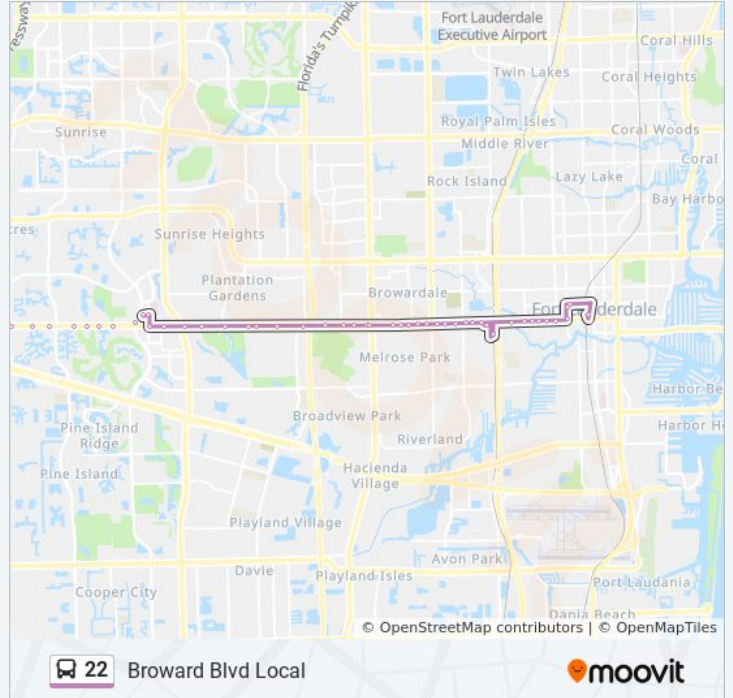

Broward B/Nw 82 A - (Exec Pavillion W)

Broward B/University D

Broward B/W Tropical W

Broward B/Sw 70 T

Broward B/E Tropical W

Broward B/Sw 63 A

Broward B/Fig Tree L

Broward B/E Acre D

Broward B/Sw 48 A

22 bus Info

Direction: Central Terminal Via Tri-Rail

Stops: 66

Trip Duration: 43 min

Line Summary:

Broward B/Sw 46 A
Broward B/Sw 44 A
Broward B/Bryan B
Broward Blvd & Us 441
Broward B/Nw 36 A
Broward B/Kentucky A
Broward B/Sw 34 A
Broward B/Berkeley B
Broward B/Sw 31 A
Broward Blvd & NW 31 Ave
Broward B/Sw 29 A
Broward B/Sw 28 A
Ron Cochran Public Safety Building/Walmart
Broward B/Sw 26 A
Broward B/Sw 22 A
SW 22 A/Sw 1 S
Fort Lauderdale Broward Station
SW 22 A/Sw 1 S - (Park & Ride)
Broward B/Sw 18 A
Salvation Army
Broward B/Sw 14 A - (Police Dept)
Broward B/Sw 12 A
Broward B/Sw 11 A
Broward B/Sw 9 A
NW 7 A/Broward B
NW 7 A/Nw 4 S - (Family Health Ctr)
NW 4 S/Nw 6 A - (Family Health Ctr)
Broward Central Terminal

Direction: Central Terminal Via Westfield Mall & Tri-Rail

70 stops

[VIEW LINE SCHEDULE](#)

22 bus Time Schedule

Central Terminal Via Westfield Mall & Tri-Rail Route
Timetable:

Sunday 8:50 AM - 6:35 PM

Monday 6:05 AM - 11:15 PM