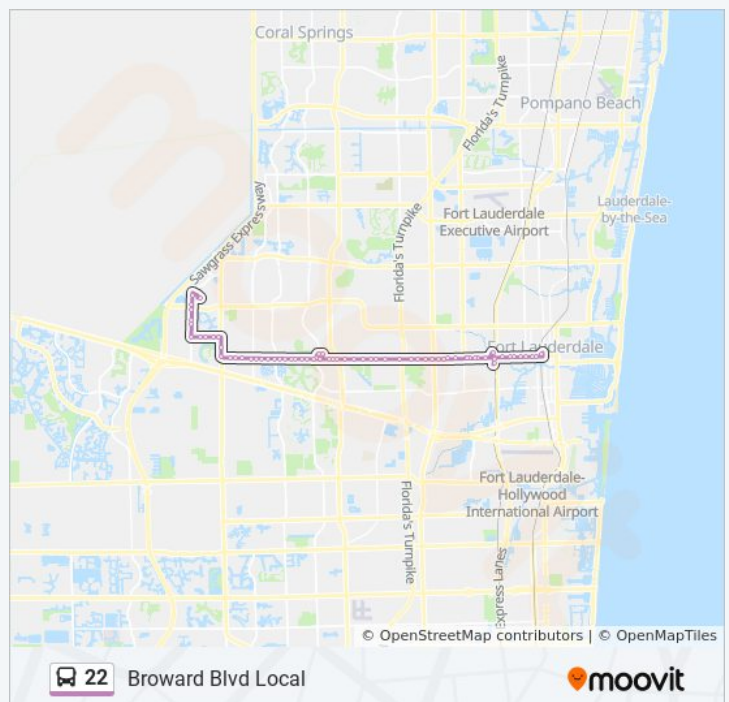

Sunday	7:30 AM - 7:50 PM
Monday	5:00 AM - 6:38 AM
Tuesday	5:00 AM - 6:38 AM
Wednesday	5:00 AM - 6:38 AM
Thursday	5:00 AM - 6:38 AM
Friday	5:00 AM - 6:38 AM
Saturday	Not Operational

22 bus Info

Direction: Sawgrass Mills Via Tri-Rail

Stops: 69

Trip Duration: 51 min

Line Summary:

Broward Blvd & Us 441

Broward B/Nw 42 T

Broward B/Nw 46 A

Broward B/Nw 48 A

Broward B/Acre D